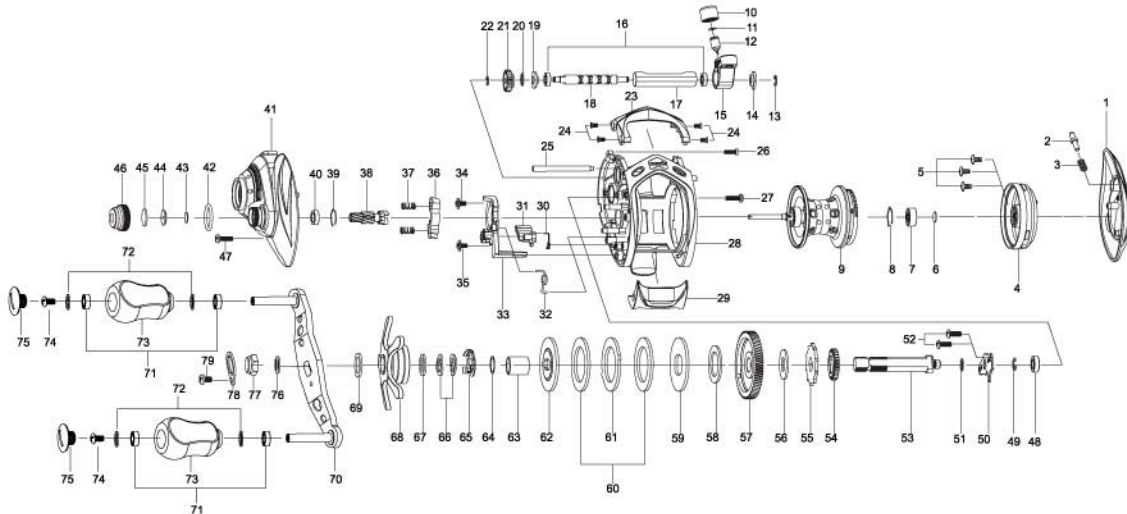

**KOMODO**

KDR-273VLX

Key No.	Part No.	Part Name	Key No.	Part No.	Part Name
1	5K177603	PALM SIDE COVER	41	5K177103	GEAR SIDE COVER ASSEMBLY
2	5K134801	LOCK PIN	42	6K904901	O-RING
3	6K974402	COIL SPRING	43	5K027001	WASHER
4	5K181201	SPOOL COVER ASSEMBLY	44	6K176905	COLLAR
5	6AK21802	SCREW	45	6K177001	WASHER
6	5K027001	WASHER	46	5K095306	TENSION KNOB
7	6K474501	BALL BEARING	47	6K311306	SCREW
8	6K468301	RING	48	6K170601	BALL BEARING
9	5K175902	SPOOL ASSEMBLY (1 BALL BEARING)	49	63201402	RETAINER
10	6K704403	NUT	50	5K134901	BEARING PLATE
11	6K148801	WASHER	51	6E096501	WASHER
12	6K256501	LEVEL WIND PIN	52	6K398604	SCREW
13	6B339801	RETAINER	53	5K093609	GEAR METAL
14	5K028501	BUSH	54	6K258101	GEAR
15	6K931103	LEVEL WIND ASSEMBLY	55	6K893602	RATCHET
16	6K626401	BALL BEARING	56	6K174504	WASHER
17	6K468601	PIPE	57	5K180502	DRIVE GEAR
18	5K093201	WORM SHAFT	58	5K190401	WASHER-L
19	5K028501	BUSH	59	6K943101	WASHER-D
20	6K161806	WASHER	60	5K094002	WASHER-L
21	6K469301	WORM PINION	61	5K094101	WASHER-A
22	6B339801	RETAINER	62	6K943103	WASHER-D
23	5K177304	HOOD	63	6K896704	SLEEVE
24	5K155601	SCREW	64	6K177302	WASHER
25	6K930401	PILLAR	65	6K259201	LEAF SPRING ASSEMBLY
26	6K311306	SCREW	66	5K027201	SPRING WASHER
27	6K311311	SCREW	67	6K193601	WASHER
28	5K181103	FRAME ASSEMBLY	68	5K084039	STAR DRAG ASSEMBLY
29	5K138304	THUMB BAR ASSEMBLY	69	5K199101	WASHER
30	5K138201	SPRING	70	5K181301	HANDLE ARM ASSEMBLY
31	5K177502	KICK LEVER	71	6K826401	BALL BEARING (4 BALL BEARINGS)
32	5K138401	SPRING	72	5K129201	WASHER
33	5K177402	CLUTCH CAM	73	5K148701	HANDLE KNOB
34	6K723502	SCREW	74	6K325306	SCREW
35	6K723502	SCREW	75	5K148803	HANDLE KNOB CAP
36	5K133401	CLUTCH	76	5K199201	WASHER
37	6K942501	COIL SPRING	77	5K181801	NUT
38	5K131102	PINION	78	5K005010	RETAINER
39	6K170701	RING	79	63520406	SCREW
40	6K304001	BALL BEARING			