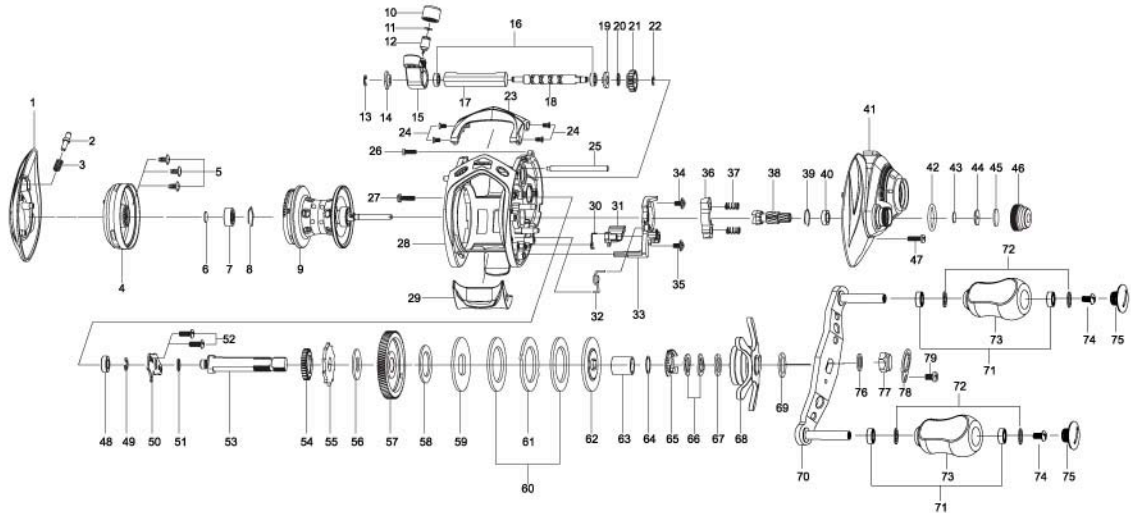

KOMODO

KDR-273V

Key No.	Part No.	Part Name	Key No.	Part No.	Part Name
1	5K176103	PALM SIDE COVER	41	5K180606	GEAR SIDE COVER ASSEMBLY
2	5K177001	LOCK PIN	42	6K904901	O-RING
3	6K974402	COIL SPRING	43	5K027001	WASHER
4	5K181001	SPOOL COVER ASSEMBLY	44	6K176905	COLLAR
5	6AK21802	SCREW	45	6K177001	WASHER
6	5K027001	WASHER	46	5K095306	TENSION KNOB
7	6K474501	BALL BEARING	47	6K311306	SCREW
8	6K468301	RING	48	6K170601	BALL BEARING
9	5K175902	SPOOL ASSEMBLY (1 BALL BEARING)	49	63201402	RETAINER
10	6K704403	NUT	50	5K134901	BEARING PLATE
11	6K148801	WASHER	51	6E096501	WASHER
12	6K256501	LEVEL WIND PIN	52	6K398604	SCREW
13	6B339801	RETAINER	53	5K093607	GEAR METAL
14	5K028501	BUSH	54	6K258101	GEAR
15	6K931103	LEVEL WIND ASSEMBLY	55	6K893602	RATCHET
16	6K626401	BALL BEARING	56	6K174504	WASHER
17	6K468601	PIPE	57	5K180501	DRIVE GEAR
18	5K093201	WORM SHAFT	58	5K190401	WASHER-L
19	5K028501	BUSH	59	6K943101	WASHER-D
20	6K161806	WASHER	60	5K094002	WASHER-L
21	6K469301	WORM PINION	61	5K094101	WASHER-A
22	6B339801	RETAINER	62	6K943103	WASHER-D
23	5K175604	HOOD	63	6K896704	SLEEVE
24	5K155601	SCREW	64	6K177302	WASHER
25	6K930401	PILLAR	65	6K259201	LEAF SPRING ASSEMBLY
26	6K311306	SCREW	66	5K027201	SPRING WASHER
27	6K311311	SCREW	67	6K193601	WASHER
28	5K180301	FRAME ASSEMBLY	68	5K084038	STAR DRAG ASSEMBLY
29	6K977207	THUMB BAR ASSEMBLY	69	5K199101	WASHER
30	5K119001	SPRING	70	5K181301	HANDLE ARM ASSEMBLY
31	5K175801	KICK LEVER	71	6K826401	BALL BEARING (4 BALL BEARINGS)
32	5K093401	SPRING	72	5K129201	WASHER
33	5K175701	CLUTCH CAM	73	5K148701	HANDLE KNOB
34	6K723502	SCREW	74	6K325306	SCREW
35	6K723502	SCREW	75	5K148803	HANDLE KNOB CAP
36	5K093701	CLUTCH	76	5K199201	WASHER
37	6K942501	COIL SPRING	77	5K181801	NUT
38	5K131101	PINION	78	5K005010	RETAINER
39	6K170701	RING	79	63520406	SCREW
40	6K304001	BALL BEARING			