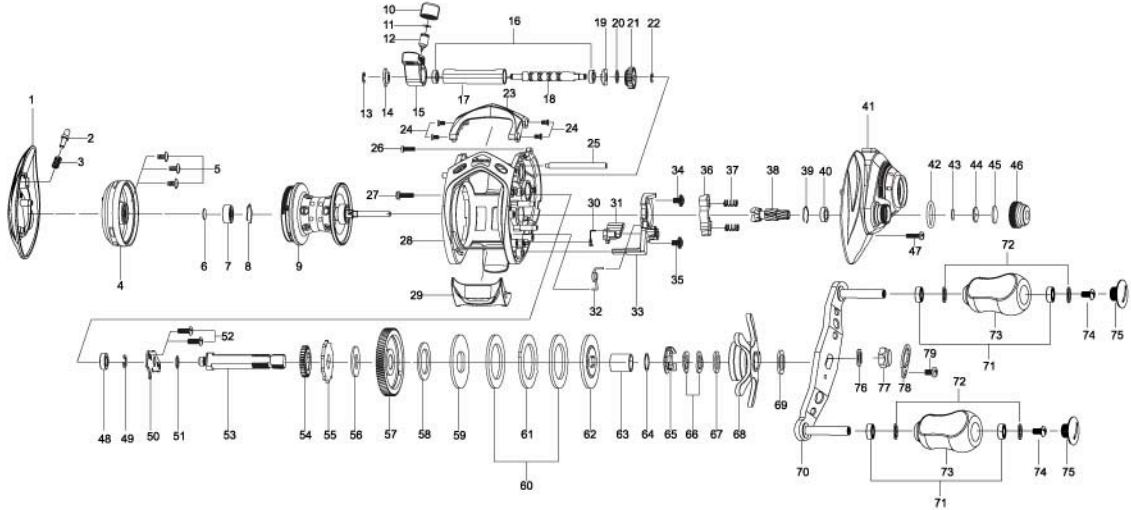

KOMODO

KDR-254V

Key No.	Part No.	Part Name	Key No.	Part No.	Part Name
1	5K176103	PALM SIDE COVER	41	5K180607	GEAR SIDE COVER ASSEMBLY
2	5K177001	LOCK PIN	42	6K904901	O-RING
3	6K974402	COIL SPRING	43	5K027001	WASHER
4	5K181001	SPOOL COVER ASSEMBLY	44	6K176905	COLLAR
5	6AK21802	SCREW	45	6K177001	WASHER
6	5K027001	WASHER	46	5K095306	TENSION KNOB
7	6K474501	BALL BEARING	47	6K311306	SCREW
8	6K468301	RING	48	6K170601	BALL BEARING
9	5K175902	SPOOL ASSEMBLY (1 BALL BEARING)	49	63201402	RETAINER
10	6K704403	NUT	50	5K134901	BEARING PLATE
11	6K148801	WASHER	51	6E096501	WASHER
12	6K256501	LEVEL WIND PIN	52	6K398604	SCREW
13	6B339801	RETAINER	53	5K093607	GEAR METAL
14	5K028501	BUSH	54	6K258101	GEAR
15	6K931103	LEVEL WIND ASSEMBLY	55	6K893602	RATCHET
16	6K626401	BALL BEARING	56	6K174504	WASHER
17	6K468601	PIPE	57	5K189301	DRIVE GEAR
18	5K093201	WORM SHAFT	58	5K190401	WASHER-L
19	5K028501	BUSH	59	6K943101	WASHER-D
20	6K161806	WASHER	60	5K094002	WASHER-L
21	6K469301	WORM PINION	61	5K094101	WASHER-A
22	6B339801	RETAINER	62	6K943103	WASHER-D
23	5K175604	HOOD	63	6K896704	SLEEVE
24	5K155601	SCREW	64	6K177302	WASHER
25	6K930401	PILLAR	65	6K259201	LEAF SPRING ASSEMBLY
26	6K311306	SCREW	66	5K027201	SPRING WASHER
27	6K311311	SCREW	67	6K193601	WASHER
28	5K180301	FRAME ASSEMBLY	68	5K084038	STAR DRAG ASSEMBLY
29	6K977207	THUMB BAR ASSEMBLY	69	5K199101	WASHER
30	5K119001	SPRING	70	5K181301	HANDLE ARM ASSEMBLY
31	5K175801	KICK LEVER	71	6K826401	BALL BEARING (4 BALL BEARINGS)
32	5K093401	SPRING	72	5K129201	WASHER
33	5K175701	CLUTCH CAM	73	5K148701	HANDLE KNOB
34	6K723502	SCREW	74	6K325306	SCREW
35	6K723502	SCREW	75	5K148803	HANDLE KNOB CAP
36	5K093701	CLUTCH	76	5K199201	WASHER
37	6K942501	COIL SPRING	77	5K181801	NUT
38	5K130901	PINION	78	5K005010	RETAINER
39	6K170701	RING	79	63520406	SCREW
40	6K304001	BALL BEARING			