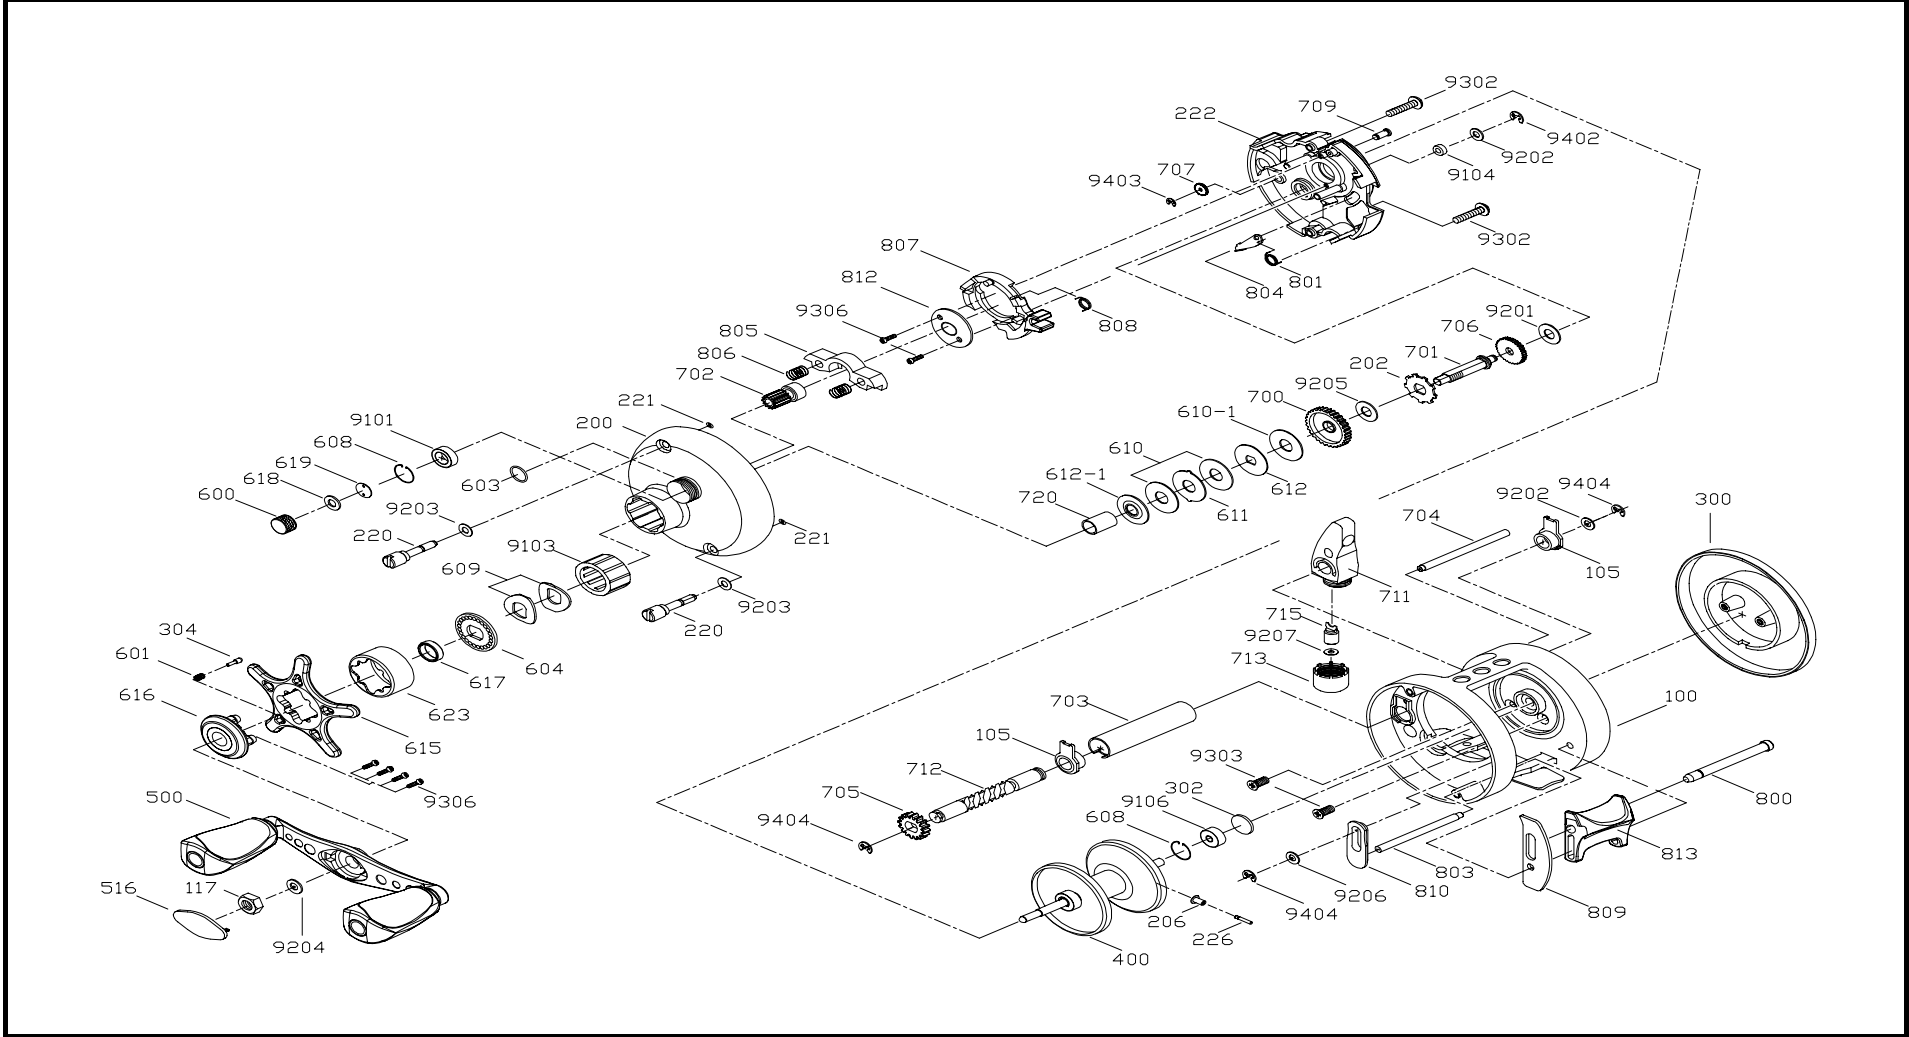

Bait Casting

IDX - 250LX

IDX - 250LX SPARE PARTS LIST

KEY	PARTS NO	PARTS NAME	LOT	KEY	PARTS NO	PARTS NAME	LOT
100	1410001504004A	MAIN BODY		705	14705001-06	TRANSMISSION GEAR	
105	14105001-0114	WORM SHAFT BUSHING		706	14706001-01	TRANSMISSION GEAR	
117	11117005-03001	RETAINER NUT		707	14707001-01	TRANSMISSION GEAR	
200	1420000404005	MAIN SIDE PLATE		709	14709001-03	TRANSMISSION GEAR BUSHING	
202	14202001-06	RATCH		711	1471100111003	GUIDE SLIDE BASE	
206	14206002-01002	STOPPER CAP		712	14712002-03001	WORM SHAFT	
220	14220001-03907	MIAN SIDE PLATE HOLD SCREW		713	14713001-0170	LINE GUIDE PAWL CAP	
221	14221001-07	"O"RING		715	11715003-06001C	LINE GUIDE PAWL	
222	14222002-01001	MAIN SIDE PLATE HOLDER		720	14720001-06001	DRIVE GEAR SHAFT BUSHING	
226	14226001-03001	CONTROL FIXED PIN		800	14800001-06	CLUTCH SHAFT	
300	14300001-04912	VICE SIDE PLATE		801	14801002-06001	CLUTCH SPRING	
302	14302001-03	BUSHING		803	14803002-06	CLUTCH BAR SUPPORT	
304	14304006-03001	CLICK PAWL		804	14804002-06001	CLUTCH SLIDER	
400	1440000204907C	SPOOL ASSY.		805	14805002-0114	PINION GEAR YOKE	
500	1450000404003A	HANDLE ASSY.		806	14806001-06	YOKE SPRING	
516	14516002-0A001	HANDLE NUT RETAINER		807	14807002-0114	YOKE BRAKED PLATE	
600	14600002-04909	CAST CONTROL CAP		808	14808002-06001	YOKE BRAKED PLATE SPRING	
601	14601002-06001	COMPRESSION SPRING		809	14809001-0170	CLUTCH BAR WASHER	
603	14603001-01	O RING		810	14810001-01001	CLUTCH SHAFT BUSHING	
604	14604004-06001	DRAG CLICK		812	14812001-06	BRAKED PLATE HOLDER	
608	14608001-06001	DRAG WASHER RETAINER		813	14813003-07004	CLUTCH BAR CAP	
609	11609003-06001	DRAG SPRING WASHER		9101	01051003-61	BALL BEARING	
610	11610004-006A	DRAG WASHER		9103	01101612-62	ONE WAY BEARING	
610-1	11610003-006	DRAG WASHER		9104	01050825-61	BALL BEARING	
611	11611005-061	EARED WASHER		9106	01031004-601	BALL BEARING	
612	11612007-06002	KEY WASHER		9201	025.1x10.5x.2-6	WASHER	
612-1	14612001-06001	KEY WASHER		9202	025x6.5x0.2-3	HOLD PLATE WASHER	
615	1461500701	STAR DARG WRENCH		9203	023x5x0.2-1	PRESSURE LOAD BLOCK WASHER	
616	1461600602	STAR DARG BUSHING		9204	025.9x12x0.2-6	HANDEL NUT WASHER	
617	14617001-03001	DRIVE GEAR SHAFT BUSHING		9205	0210x20x1-8	RATCHET WASHER	
618	14618001-07	SPACER		9206	023.5x6x0.5-3	CLICK BUTTON WASHER	
619	14619001-1	WASHER		9207	022x4.9x0.2-3	LINE GUIDE PAWL WASHER	
623	14623001-04001	STAR DRAG UNDER CAP		9302	03412.3x10.5-617	HOLD PLATE SCREW	
700	14700002-0321	DRIVE GEAR		9303	032100501	ANTI-RE PAWL SCREW	
701	1470101002	DRIVE GEAR SHAFT		9306	03122x5-61	DECORATION PLATE SCREW	
702	1470200103004	PINION GEAR		9402	12900002-06	E RETAINER	
703	14703002-03001	WORM SHAFT GUARD		9403	14900001-06	E RETAINER	
704	14704002-16	LINE GUIDE SUPPORT BAR		9404	12900001-06	E RETAINER	