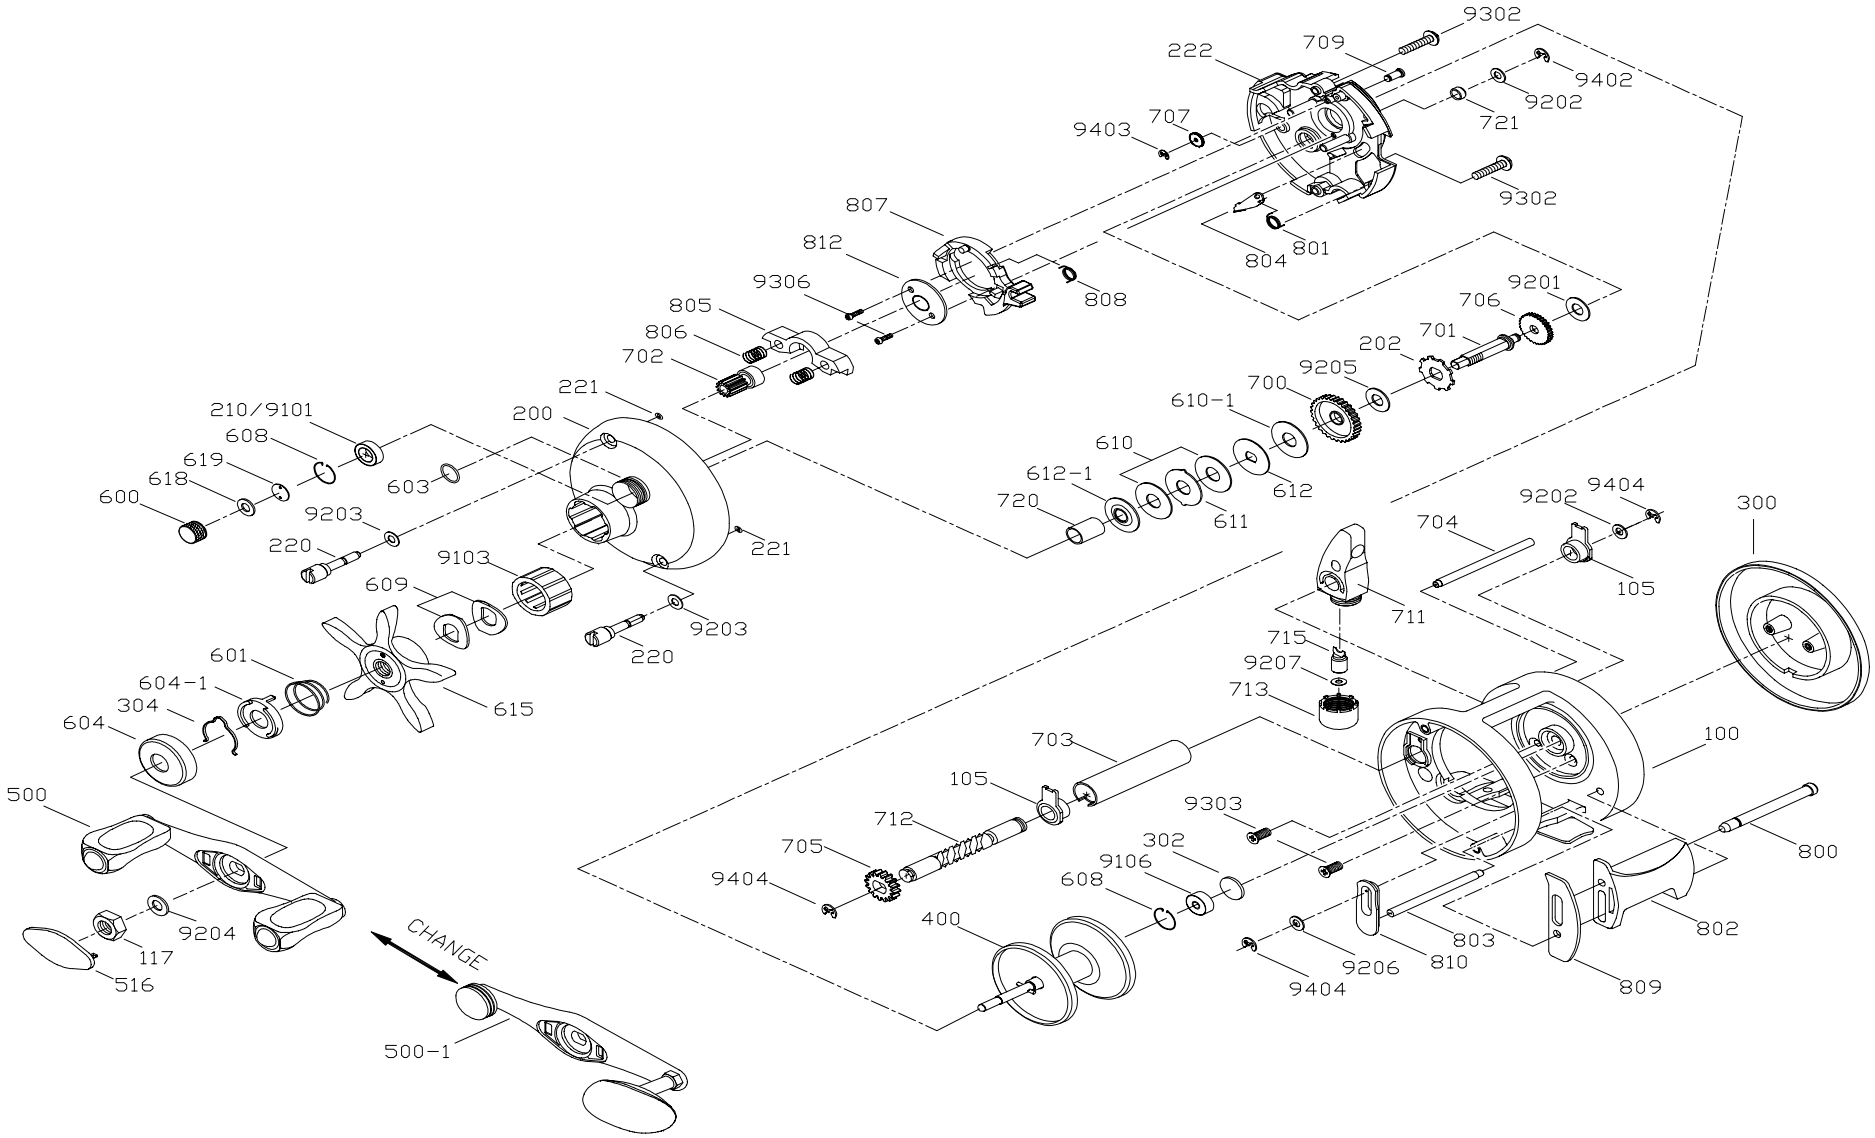

Bait Casting

I - 250LX

I - 250LX SPARE PARTS LIST

KEY	PARTS NO	PARTS NAME	LOT	KEY	PARTS NO	PARTS NAME	LOT
100	1410001204009	MAIN BODY ASSY.		706	14706001-0114	TRANSMISSION GEAR	
105	14105001-01001	WORM SHAFT BUSHING		707	14707001-0114	TRANSMISSION GEAR	
117	14117001-03	CLICK BUTTON RETAINER NUT		709	14709001-03	TRANSMISSION GEAR BUSHING	
200	1420000204702	MAIN SIDE PLATE ASSY.		711	1471100111001	GUIDE SLIDE BASE ASSY	
202	14202001-06	RATCH		712	14712002-03001	WORM SHAFT	
210	14210001-03	MAIN SHAFT BUSHING		713	14713001-01	LINE GUIDE PAWL CAP	
220	14220001-03907	MIAN SIDE PLATE HOLD SCREW		715	11715003-06001C	LINE GUIDE PAWL	
221	14221001-07	"O"RING		720	11720002-06001	DRIVE GEAR SHAFT BUSHING	
222	14222002-01001	MAIN SIDE PLATE HOLDER		721	14721001-03	DRIVE GEAR SHAFT BUSHING	
300	14300001-04702D	VICE SIDE PLATE		800	14800001-06	CLUTCH SHAFT	
302	14302001-03	BUSHING		801	14801002-06001	CLUTCH SPRING	
304	11304009-06001	CLICK PAWL		802	14802005-01	CLUTCH BAR	
400	1440000204X	SPOOL ASSY.		803	14803002-06	CLUTCH BAR SUPPORT	
500	1450000204X	HANDLE ASSY.		804	14804002-06001	CLUTCH SLIDER	
500-1	1450000304X	HANDLE ASSY.		805	14805002-0114	PINION GEAR YOKE	
516	14516001-0X	HANDLE NUT RETAINER		806	14806001-06	YOKE SPRING	
600	14600002-04909	CAST CONTROL CAP		807	14807002-0114	YOKE BRAKED PLATE	
601	14601001-16	COMPRESSION SPRING		808	14808002-06001	YOKE BRAKED PLATE SPRING	
603	14603001-01	O RING		809	14809001-01	CLUTCH BAR WASHER	
604	14604003-01001	DRAG CLICK		810	14810001-01001	CLUTCH SHAFT BUSHING	
604-1	11604002-01001	DRAG CLICK		812	14812001-06	BRAKED PLATE HOLDER	
608	14608001-06001	DRAG WASHER RETAINER		9103	01101612-62	ONE WAY BEARING	
609	11609003-06001	DRAG SPRING WASHER		9106	01031004-611	BALL BEARING	
610	11610004-006A	DRAG WASHER		9201	025.1x10.5x.2-6	WASHER	
610-1	11610003-006	DRAG WASHER		9202	025x6.5x0.2-3	WASHER	
611	11611005-061	EARED WASHER		9203	023x5x0.2-1	WASHER	
612	11612007-06002	KEY WASHER		9204	025.9x12x0.2-6	WASHER	
612-1	14612001-06001	KEY WASHER		9205	0210x20x1-8	WASHER	
615	11615008-01A	STAR DARG KNOB FOR PLASTIC		9206	023.5x6x0.5-3	WASHER	
618	14618001-07	SPACER		9207	022x4.9x0.2-3	WASHER	
619	14619001-03	WASHER		9302	03412.3x10.5-617	SCREW	
700	14700002-0321	DRIVE GEAR		9303	03212.6x6-61	SCREW	
701	14701003-03001	DRIVE GEAR SHAFT		9306	03122x5-61	SCREW	
702	1470200103004	PINION GEAR ASSY.		9402	12900002-06	E RETAINER	
703	14703002-06001	WORM SHAFT GUARD		9403	14900001-06	E RETAINER	
704	14704002-16	LINE GUIDE SUPPORT BAR		9404	12900001-06	E RETAINER	
705	14705001-06	TRANSMISSION GEAR					