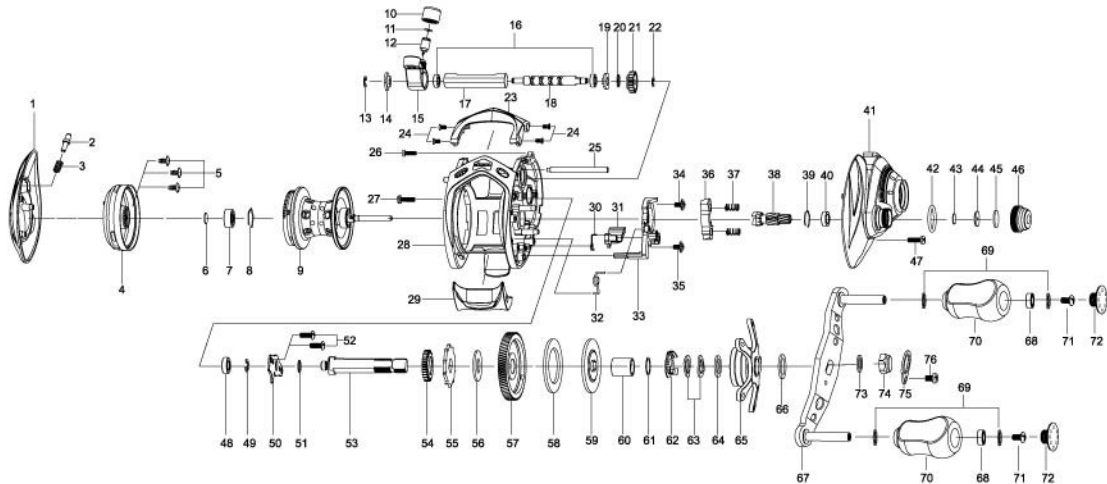

# HELIOS

HS-273Va

Key No.	Part No.	Part Name	Key No.	Part No.	Part Name
1	5K176108	PALM SIDE COVER	41	5K180621	GEAR SIDE COVER ASSEMBLY
2	5K134801	LOCK PIN	42	6K904901	O-RING
3	6K974402	COIL SPRING	43	5K027001	WASHER
4	5K181002	SPOOL COVER ASSEMBLY	44	6K176905	COLLAR
5	6AK21802	SCREW	45	6K177001	WASHER
6	5K027001	WASHER	46	5K095308	TENSION KNOB
7	6K474501	BALL BEARING	47	6K311306	SCREW
8	6K468301	RING	48	6K170601	BALL BEARING
9	5K175906	SPOOL ASSEMBLY (1 BALL BEARING)	49	63201402	RETAINER
10	6K704403	NUT	50	5K134901	BEARING PLATE
11	6K148801	WASHER	51	6E096501	WASHER
12	6K256501	LEVEL WIND PIN	52	6K398604	SCREW
13	6B339801	RETAINER	53	5K093607	GEAR METAL
14	5K028501	BUSH	54	6K258101	GEAR
15	6K931103	LEVEL WIND ASSEMBLY	55	6K893602	RATCHET
16	6K626401	BALL BEARING	56	6K174504	WASHER
17	6K468601	PIPE	57	5K131403	DRIVE GEAR
18	5K093201	WORM SHAFT	58	5K039906	WASHER-L
19	5K028501	BUSH	59	5K209101	WASHER-D
20	6K161806	WASHER	60	6K896704	SLEEVE
21	6K469301	WORM PINION	61	6K177302	WASHER
22	6B339801	RETAINER	62	6K259201	LEAF SPRING ASSEMBLY
23	5K175607	HOOD	63	5K027201	SPRING WASHER
24	5K155601	SCREW	64	5K174201	WASHER
25	6K930403	PILLAR	65	5K051330	STAR DRAG ASSEMBLY
26	6K311306	SCREW	66	5K199101	WASHER
27	6K311311	SCREW	67	5K181305	HANDLE ARM ASSEMBLY
28	5K180309	FRAME ASSEMBLY	68	6K626401	BALL BEARING (2 BALL BEARINGS)
29	6K977206	THUMB BAR ASSEMBLY	69	5K129201	WASHER
30	5K119001	SPRING	70	5K148701	HANDLE KNOB
31	5K175801	KICK LEVER	71	6K325306	SCREW
32	5K093401	SPRING	72	5K232101	HANDLE KNOB CAP
33	5K175701	CLUTCH CAM	73	5K199201	WASHER
34	6K723502	SCREW	74	5K181803	NUT
35	6K723502	SCREW	75	5K005008	RETAINER
36	5K093701	CLUTCH	76	63520407	SCREW
37	6K942501	COIL SPRING			
38	5K131101	PINION			
39	6K170701	RING			
40	6K304001	BALL BEARING			