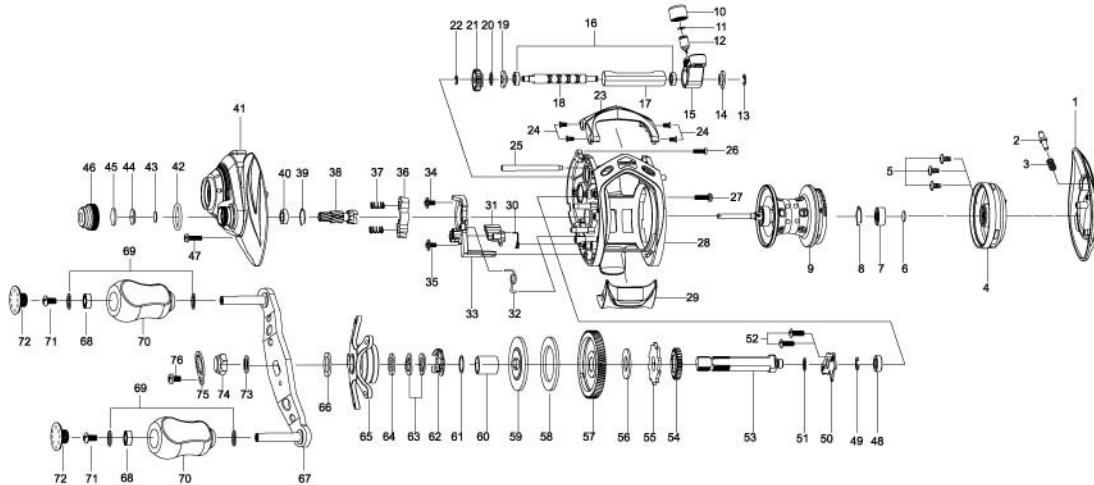

HELIOS

HS-273VLXa

Key No.	Part No.	Part Name	Key No.	Part No.	Part Name
1	5K177608	PALM SIDE COVER	41	5K177118	GEAR SIDE COVER ASSEMBLY
2	5K134801	LOCK PIN	42	6K904901	O-RING
3	6K974402	COIL SPRING	43	5K027001	WASHER
4	5K181202	SPOOL COVER ASSEMBLY	44	6K176905	COLLAR
5	6AK21802	SCREW	45	6K177001	WASHER
6	5K027001	WASHER	46	5K095308	TENSION KNOB
7	6K474501	BALL BEARING	47	6K311306	SCREW
8	6K468301	RING	48	6K170601	BALL BEARING
9	5K175906	SPOOL ASSEMBLY (1 BALL BEARING)	49	63201402	RETAINER
10	6K704403	NUT	50	5K134901	BEARING PLATE
11	6K148801	WASHER	51	6E096501	WASHER
12	6K256501	LEVEL WIND PIN	52	6K398604	SCREW
13	6B339801	RETAINER	53	5K093609	GEAR METAL
14	5K028501	BUSH	54	6K258101	GEAR
15	6K931103	LEVEL WIND ASSEMBLY	55	6K893602	RATCHET
16	6K626401	BALL BEARING	56	6K174504	WASHER
17	6K468601	PIPE	57	5K131404	DRIVE GEAR
18	5K093201	WORM SHAFT	58	5K039906	WASHER-L
19	5K028501	BUSH	59	5K209101	WASHER-D
20	6K161806	WASHER	60	6K896704	SLEEVE
21	6K469301	WORM PINION	61	6K177302	WASHER
22	6B339801	RETAINER	62	6K259201	LEAF SPRING ASSEMBLY
23	5K177307	HOOD	63	5K027201	SPRING WASHER
24	5K155603	SCREW	64	5K174201	WASHER
25	6K930401	PILLAR	65	5K051331	STAR DRAG ASSEMBLY
26	6K311306	SCREW	66	5K199101	WASHER
27	6K311311	SCREW	67	5K181305	HANDLE ARM ASSEMBLY
28	5K181110	FRAME ASSEMBLY	68	6K626401	BALL BEARING (2 BALL BEARINGS)
29	5K138303	THUMB BAR ASSEMBLY	69	5K129201	WASHER
30	5K138201	SPRING	70	5K148701	HANDLE KNOB
31	5K177502	KICK LEVER	71	6K325306	SCREW
32	5K138401	SPRING	72	5K232101	HANDLE KNOB CAP
33	5K177402	CLUTCH CAM	73	5K199201	WASHER
34	6K723502	SCREW	74	5K181808	NUT
35	6K723502	SCREW	75	5K005008	RETAINER
36	5K133401	CLUTCH	76	63520407	SCREW
37	6K942501	COIL SPRING			
38	5K131102	PINION			
39	6K170701	RING			
40	6K304001	BALL BEARING			