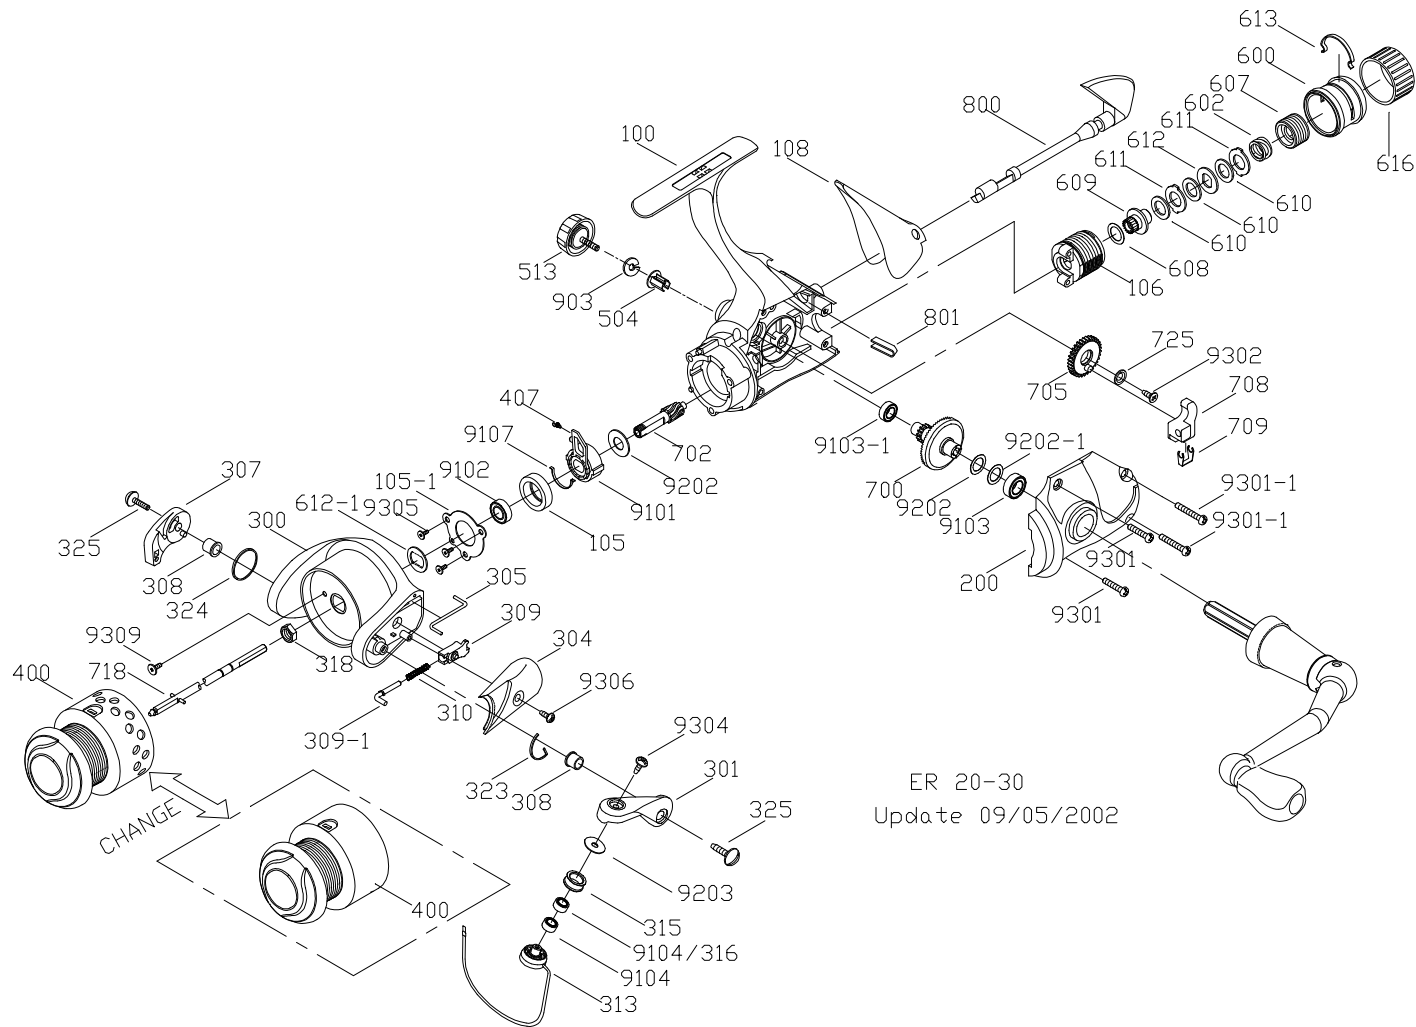

Spinning

Spinning ER-20,30

ER 20-30
Update 09/05/2002

ER 30 SPARE PARTS LIST

KEYNO	PARTNAME	PARTSNO	KEYNO	PARTNAME	PARTSNO
100	MAIN BODY	1210007321614	610	DRAG WASHER	12610008-000
105	PINION BEARING FIX PLATE	12105008-06	611	EARED WASHER	12611005-06
105-1	PINION BEARING FIX BUSHING	12105009-03	612	KEY WASHER	12612008-06
106	DRAG KNOB SEAT	12106020-01	613	CLICK RETAINER	12613007-06
108	BODY/SIDE PLATE COVER	12108001-0A915	616	DRAG RUBBER RING	12616005-07
200	SIDE PLATE	1220005711614	700	DRIVE GEAR	12700019-1216
300	ROTOR	12300107-01613	702	PINION GEAR	12702057-032
301	BAIL ARM	12301024-11614	705	OSCILLATING GEAR	12705022-02
304	BAIL ARM COVER	12304037-01614	708	OSCILLATING SLIDER	12708041-02
305	KICK LEVEL	12305054-05	709	"C" RETAINER	12709002-06
307	BAIL HOLDER	12307021-12614	718	MAIN SHAFT	1271810706
308	BAIL ARM BUSHING	12308007-03907	725	OSCILLATING GEAR BUSHING	12725018-03
309	BAIL ARM YOKE	12309008-012	800	ANTI-REVERSE/ANTI-RE LEVEL	12800027-0170
309-1	BAIL ARM SUPPORT PIN	12309012-061	801	ANTI-RE LEVEL SPRING	12801013-06
310	COMPRESSION SPRING	12310007-161	9101	ONE WAY BEARING	010717-582
315	LINE ROTOR	12315018-00	9102	PINION GEAR BALL BEARING	01071405-61
318	ROTOR NUT	12318011-06	9103	SIDE PLATE /MAIN BODY BALL B	01081404-61
320	BALANCE WEIGHT	12320083-09	9103-1	MAIN BODY BALL BEARING	01071103-61
323	BAIL ARM WASHER	12323003-01	9107	BALL BEARING DRAG WASHER	010717-592
324	BAIL HOLDER WASHER	12324003-01	9202	DRIVE GEAR WASHER	028.1x12x0.3-6
325	BAIL ARM AND HOLDER SCREW	12325001-061	9203	LINE ROTOR WASHER	023.5x12.1x.5-6
400	SPOOL	1240040204001	9301	SIDE PLATE SCREW	03122.6x10-61
407	CLUTCH LEVEL SPRING	12407006-164	9301-1	SIDE PLATE SCREW	03122.6x15-61
500	HANDLE	1250004024614	9302	OSCILLATING GEAR SCREW	03222.6x4.5-61
504	HEXAGON SCREW	12504003-01	9304	LINE ROTOR SCREW	03412.6x7.5-61
513	HANDLE SCREW CAP	12513013-0A915	9305	PINION GEAR BEARING SCREW	03325.92.66.561
600	DRAG KNOB	12600049-0A915	9306	BAIL ARM COVER SCREW	03422.6x8-61
602	DRAG SPRING	12602007-05907	9309	ROTOR NUT SCREW	033272.6x4.5-61
607	DRAG KNOB HOLDER	12607020-020	9310	SPOOL RIM SCREW	03212x8-61
608	DRAG WASHER	12608001-0042	9312	HEXAGON SHAFT SCREW	03418.1x3x12-61
609	CLICK GEAR	12609006-021	9315	BALANCE WEIGHT SCREW	03122.6x4-61