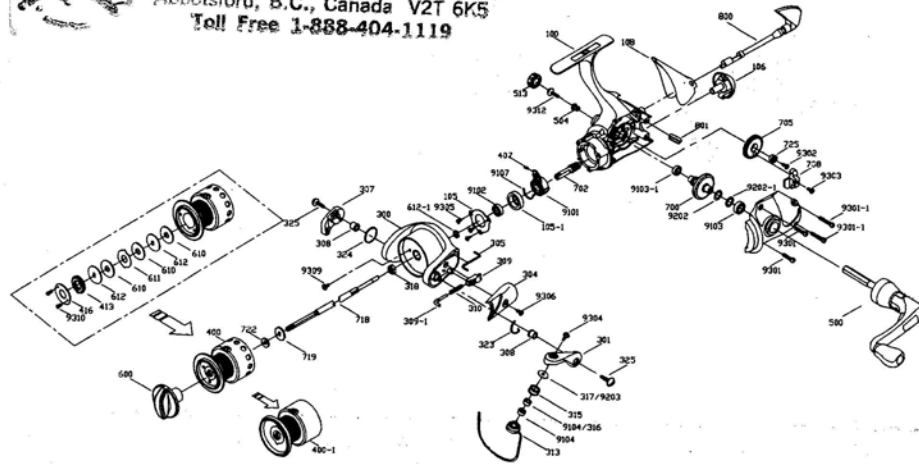

MIKE'S REEL REPAIR
 #108 - 31060 Peardonville Road
 Abbotsford, B.C., Canada V2T 6K5
 Toll Free 1-888-404-1119

EFS-30 X-MEANS PAINT OR INJ. COLOR

SIZE	30	PARTS NAMES	SIZE	30	PARTS NAMES
KEY NO.	PARTS NO.	PARTS NAMES	KEY NO.	PARTS NO.	PARTS NAMES
100	1210013401614A	MAIN BODY ASSY.	612-1	12612023-06	ROTOR WASHER
105	12105008-06	ONE WAY BEARING FIX PLATE	700	12700017-02005	DRIVE GEAR
105-1	12105009-03	BALL BEARING BUSHING	702	12702057-0321	PINION GEAR
106	12106017-019141	DRAG KNOB SEAT	705	12705022-02	TRANSMISSION GEAR
108	12108001-0A915	BODY/SIDE PLATE COVER	708	12708043-028	OSCILLATION SLIDER
200	12200134-01614	SIDE PLATE	718	12718103-06	MAIN SHAFT
300	12300145-01613	ROTOR ASSY.	719	12719011-06	CLICK GEAR
301	12301024-01614	BAIL ARM	722	12722015-01	CLICK GEAR WASHER
304	12304037-01614	BAIL ARM COVER	725	12725018-03	TRANSMISSION GEAR BUSHING
305	12305054-05	KICK LEVEL	800	12800027-0170	ANTI-REVERSE BUTTON
307	12307021-12614	BAIL HOLDER	801	12801013-06	ANTI-REVERSE BUTTON SPRING
308	12308007-03907	BAIL ARM/BAIL HOLDER BUSHING	9101	010717-582	ONE WAY BALL BEARING
309	12309008-012	BAIL ARM YOKE	9102	01071405-61	BALL BEARING
309-1	12309012-061	BAIL ARM SUPPORT PIN	9103	01081404-61	BALL BEARING
310	12310007-161	COMPRESSION SPRING	9103-1	01071103-61	BALL BEARING
313	1231307706002F	BAIL ASSY.	9104	01050825-61	BALL BEARING
315	12315020-03917	LINE ROLLER	9107	010717-592	BALL BEARING RETAINER
318	12318011-06	ROTOR NUT	9202	028.1x12x0.3-6	DRIVE GEAR WASHER
323	12323003-011	BAIL ARM WASHER	9203	023.5x12.1x.5-6	LINE ROLLER WASHER
324	12324003-011	BAIL HOLDER WASHER	9201	027x12.5x0.2-6	PINION GEAR DRAG WASHER
325	12325001-061	BAIL ARM/HOLDER SCREW	9202-1	028.1x12x0.05-3	DRIVE GEAR WASHER
400	1240007204023	NORMAL SPOOL ASSY.	9301	03122.6x10-61	SIDE PLATE SCREW
400-1	1240033204001	SPARE SPOOL ASSY	9301-1	03122.6x15-61	SIDE PLATE SCREW
407	12407006-164	SPOOL CLICK PAWL SPRING	9302	03222.6x4.5-61	TRANSMISSION GEAR BUSHING SCREW
416	12416002-06001	SPOOL HOLD PLATE	9303	03212.3x7-611	OSCILLATION SLIDER SCREW
500	1250003804614C	HANDLE ASSY.	9304	03412.6x7.5-61	LINE ROLLER SCREW
504	12504004-0114	HEXAGON SCREW	9305	03325.92.66.561	ONE WAY BEARING FIX PLATE SCREW
513	12513016-04927	HANDLE SCREW CAP	9306	03422.6x8-61	BAIL ARM COVER SCREW
600	1260004201613	DRAG KNOB ASSY.	9309	033272.6x4.5-61	ROTOR NUT SCREW
610	12610009-000	DRAG WASHER	9310	03212x5-61	SPOOL RIM SCREW
611	12611007-06001	EARED WASHER	9312	03418.1x3x12-61	HEXAGON SHAFT SCREW
612	12612016-06001	KEY WASHER			