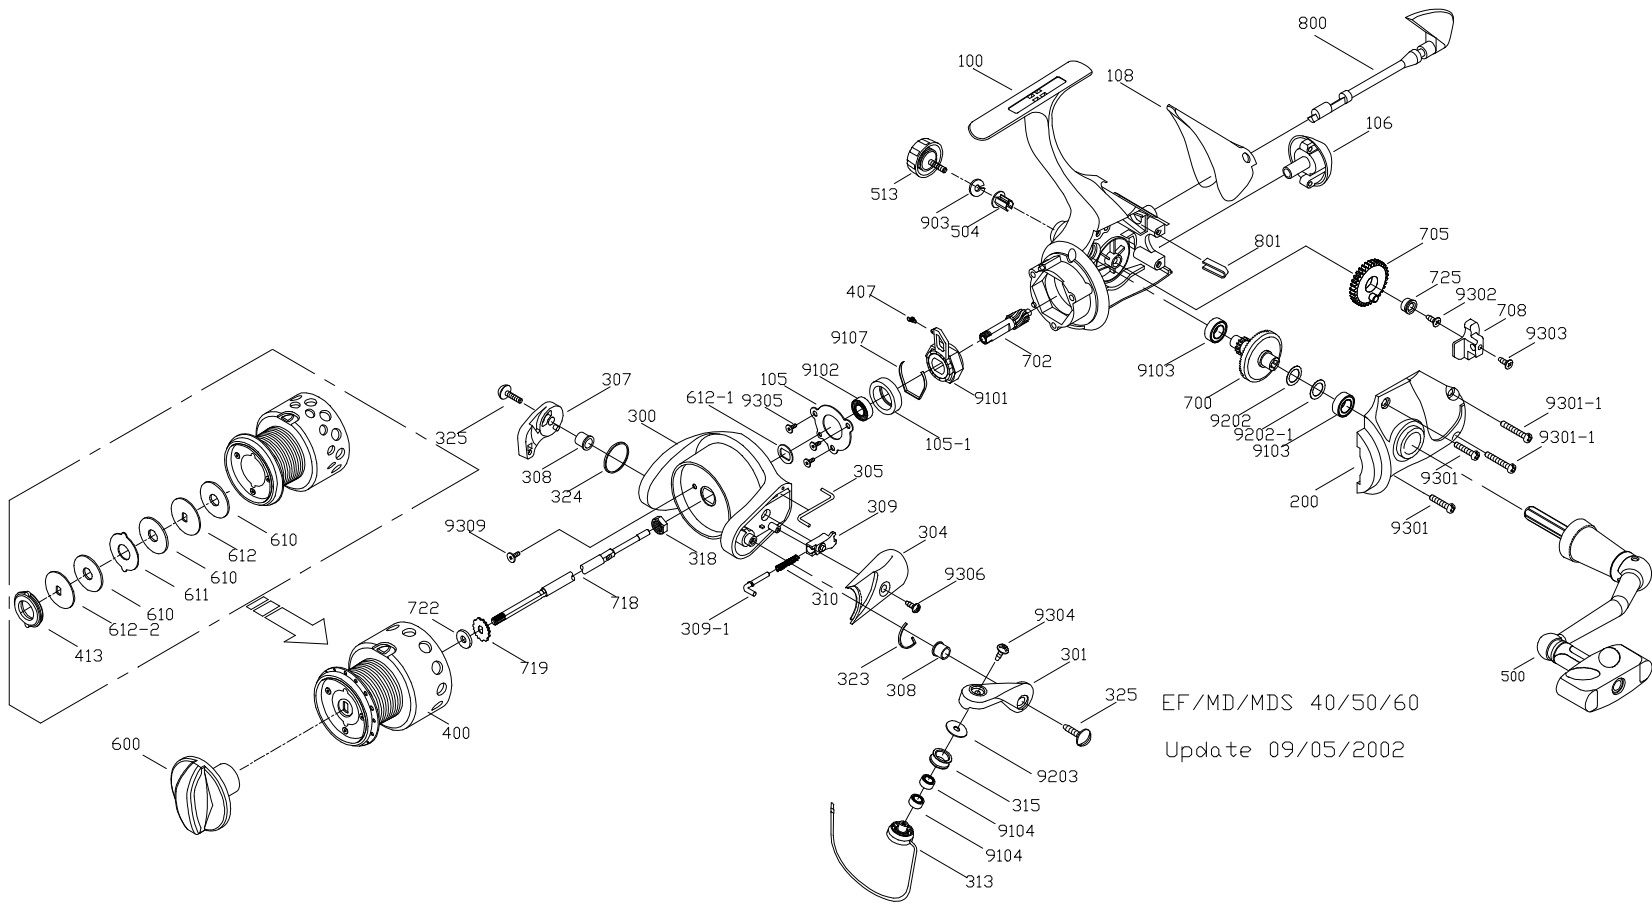

Spinning

Spinning EF-40,50,EFS-40,50

EFS 50 SAPRE PARTS LIST

KEYNO	PARTNAME	PARTSNO	KEYNO	PARTNAME	PARTSNO
100	MAIN BODY	1210007411614	612	KEY WASHER	12612024-06
105	PINION BEARING FIX PLATE	12105010-06	614	DRAG KNOB HOLDER	12614003-06
105-1	PINION BEARING FIX BUSHING	12105011-03	700	DRIVE GEAR	12700031-1211
106	DRAG KNOB SEAT	12106017-01914	702	PINION GEAR	12702056-0321
108	BODY/SIDE PLATE COVER	12108002-0A915	705	OSCILLATING GEAR	12705024-02
200	SIDE PLATE	12200058-01614	708	OSCILLATING SLIDER	12708042-028
300	ROTOR	12300109-01613	718	MAIN SHAFT	12718101-06
301	BAIL ARM	12301025-11614	719	CLICK GEAR	12719012-06
304	BAIL ARM COVER	12304053-01614	722	CLICK GEAR WASHER	12722015-01
305	KICK LEVEL	12305046-05	725	OSCILLATING GEAR BUSHING	12725018-03
307	BAIL HOLDER	12307022-12614	800	ANTI-REVERSE/ANTI-RE LEVEL	12800028-0170
308	BAIL ARM BUSHING	12308006-03907	801	ANTI-RE LEVEL SPRING	12801013-06
309	BAIL ARM YOKE	12309010-01	9101	ONE WAY BEARING	010824-562
309-1	BAIL ARM SUPPORT PIN	12309013-061	9102	PINION GEAR BALL BEARING	01081605-61
310	COMPRESSION SPRING	12310012-06	9103	SIDE PLATE /MAIN BODY BALL B	01081404-61
313	BAIL	1231305706002	9103	SIDE PLATE /MAIN BODY BALL B	023.5x12.1x.5-6
315	LINE ROTOR	12315018-00	9104	LINE ROTOR BALL BEARING	01050825-61
318	ROTOR NUT	12318010-06	9106	SPOOL BALL BEARING	01040725-61
320	BALANCE WEIGHT	12320087-09	9107	BALL BEARING DRAG WASHER	010824-572
323	BAIL ARM WASHER	12323004-01	9202	DRIVE GEAR WASHER	028.1x12x0.2-6
324	BAIL HOLDER WASHER	12324004-01	9301	SIDE PLATE SCREW	03122.6x10-61
325	BAIL ARM AND HOLDER SCREW	12325002-061	9301-1	SIDE PLATE SCREW	03122.6x15-61
400	SPOOL	12400758104901	9302	OSCILLATING GEAR SCREW	03222.6x6-61
407	CLUTCH LEVEL SPRING	12407006-16	9303	OSCILLATING SLIDER SCREW	03212.3x7-611
504	HEXAGON SCREW	12504003-01	9304	LINE ROTOR SCREW	03413.5x9-61
513	HANDLE SCREW CAP	12513013-0A915	9305	PINION GEAR BEARING SCREW	03325.92.66.561
600	DRAG KNOB	12600042-01613	9306	BAIL ARM COVER SCREW	03422.6x8-61
601	DRAG NUT	12601001-030	9309	ROTOR NUT SCREW	033272.6x4.5-61
602	DRAG SPRING	12602001-06	9310	SPOOL RIM SCREW	03212x8-61
606	CLICK PIN	12606004-06	9312	HEXAGON SHAFT SCREW	03418.1x3x12-61
607	DRAG KNOB HOLDER	12607004-12905	9314	DRAG KNOB SCREW	03222x5-61