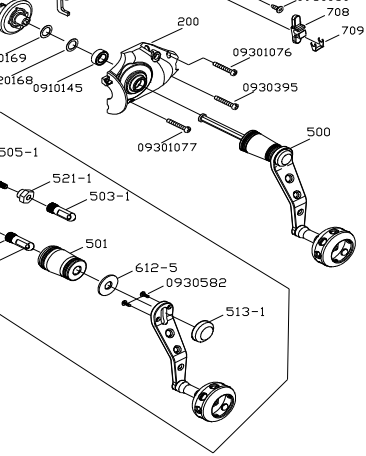

PARTS NAME

SCREW
SCREW

209OKA06807652