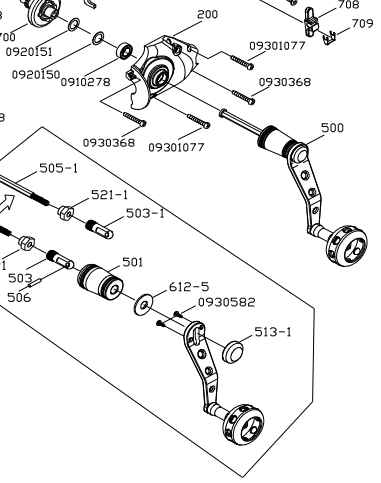

PARTS NAME

SCREW
SCREW
SCREW

209OKA06807552