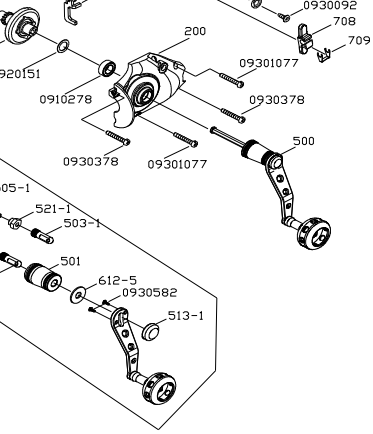

PARTS NAME

SCREW

SCREW

209OKA06807402