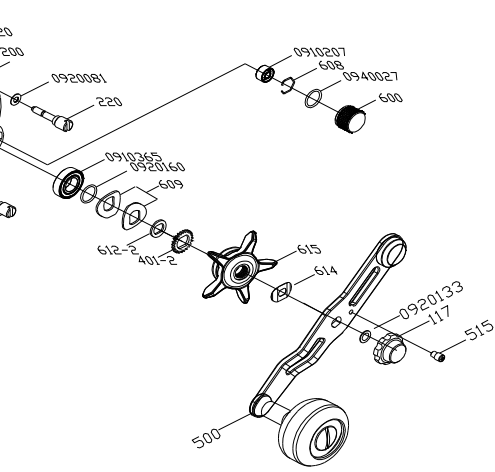

PARTS NAME

SCREW

O RING

O RING

109OKA04104081