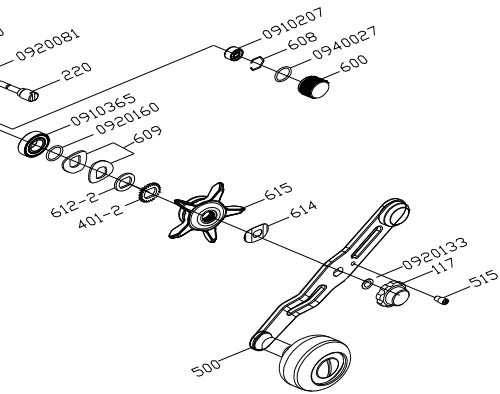

PARTS NAME

WORM SHAFT
LINE GUIDE PAWL CAP
LINE GUIDE PAWL
DRIVE GEAR SHAFT BUSHING
DRIVE GEAR SHAFT BUSHING
CLUTCH SHAFT
CLUTCH SHAFT SPRING
CLUTCH BAR SUPPORT
CLUTCH SLIDER ASSY
PINION GEAR YOKE
YOKE SPRING
YOKE BRAKED PLATE
YOKE BRAKED PLATE SPRING
CLUTCH BAR WASHER
CLUTCH SHAFT BUSHING
BRAKED PLATE HOLDER
CLUTCH BAR CAP
E RETAINER
E RETAINER
BALL BEARING
BALL BEARING
BALL BEARING
BALL BEARING
WASHER
WASHER
WASHER
WASHER
WASHER
WASHER
WASHER
WASHER
SCREW
SCREW
SCREW
SCREW
O RING