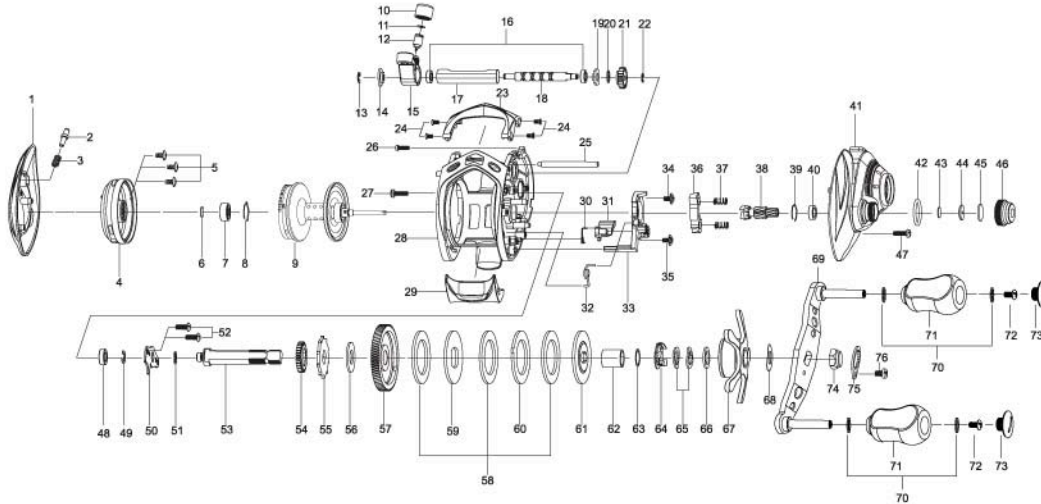

LEDROS

CJ-273

Key No.	Part No.	Part Name	Key No.	Part No.	Part Name
1	5K176104	PALM SIDE COVER	40	6K304003	BALL BEARING
2	5K134801	LOCK PIN	41	5K180608	GEAR SIDE COVER ASSEMBLY
3	6K974402	COIL SPRING	42	6K904901	O-RING
4	5K181001	SPOOL COVER ASSEMBLY	43	5K027001	WASHER
5	6AK21802	SCREW	44	6K176905	COLLAR
6	5K027001	WASHER	45	6K177001	WASHER
7	6K474501	BALL BEARING	46	5K095307	TENSION KNOB
8	6K468301	RING	47	6K311306	SCREW
9	5K095407	SPOOL ASSEMBLY (1 BALL BEARING)	48	6K170603	BALL BEARING
10	6K704403	NUT	49	63201402	RETAINER
11	6K148801	WASHER	50	5K134901	BEARING PLATE
12	6K256501	LEVEL WIND PIN	51	6E096503	WASHER
13	6B339801	RETAINER	52	6K398604	SCREW
14	5K028501	BUSH	53	5K093608	GEAR METAL
15	6K931103	LEVEL WIND ASSEMBLY	54	6K258101	GEAR
16	6K626401	BALL BEARING	55	6K893602	RATCHET
17	6K468601	PIPE	56	6K174504	WASHER
18	5K093203	WORM SHAFT	57	5K180503	DRIVE GEAR
19	5K028501	BUSH	58	5K094002	WASHER-L
20	6K161806	WASHER	59	6K943101	WASHER-D
21	6K469301	WORM PINION	60	5K094101	WASHER-A
22	6B339801	RETAINER	61	6K943103	WASHER-D
23	5K175603	HOOD	62	6K896704	SLEEVE
24	5K155601	SCREW	63	6K177302	WASHER
25	6K930401	PILLAR	64	6K259201	LEAF SPRING ASSEMBLY
26	6K311306	SCREW	65	5K027201	SPRING WASHER
27	6K311311	SCREW	66	6K193601	WASHER
28	5K180302	FRAME ASSEMBLY	67	5K084052	STAR DRAG ASSEMBLY
29	6K977206	THUMB BAR ASSEMBLY	68	6K161404	LEAF SPRING
30	5K119001	SPRING	69	5K121917	HANDLE ARM ASSEMBLY
31	5K175801	KICK LEVER	70	5K129201	WASHER
32	5K093401	SPRING	71	5K148701	HANDLE KNOB
33	5K175701	CLUTCH CAM	72	6K325306	SCREW
34	6K723502	SCREW	73	5K148804	HANDLE KNOB CAP
35	6K723502	SCREW	74	5K047101	NUT
36	5K093701	CLUTCH	75	5K005003	RETAINER
37	6K942501	COIL SPRING	76	63520406	SCREW
38	5K131101	PINION			
39	6K170701	RING			