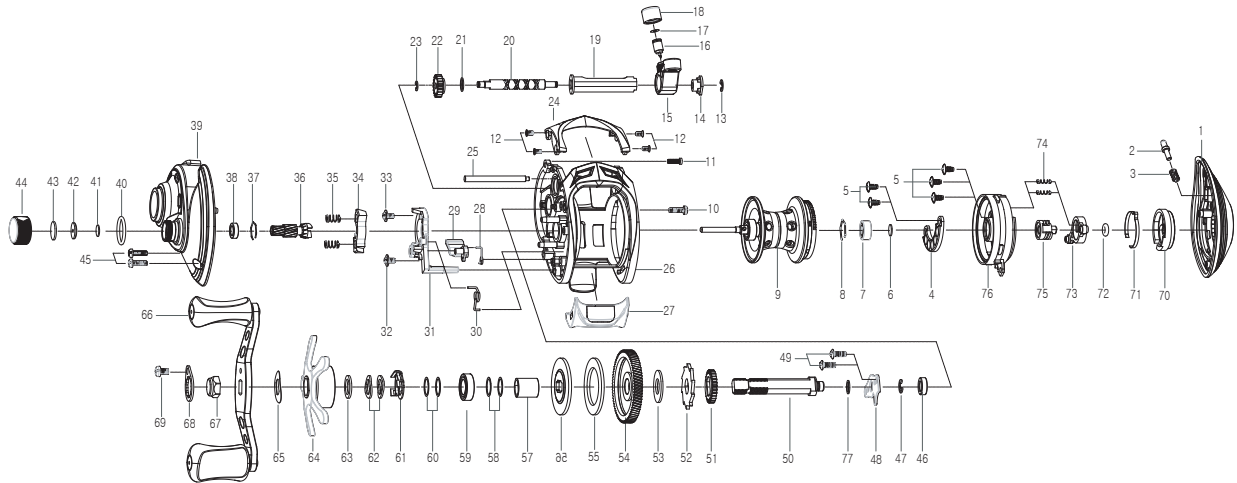

okuma

CALERA

CS-266WLX

Key No.	Part No.	Part Name	Key No.	Part No.	Part Name
1	5K1388020	Palm Side Cover Assembly	39	5K1385030	Gear Side Cover Assembly
2	5K1348011	Lock Pin	40	6K1765010	O-Ring
3	6K9744010	Coil Spring	41	5K0270010	Washer
4	5K1023010	Magnet Holder Assembly	42	6K1769052	Collar
5	5K0470010	Tap Screw	43	6K1770010	Washer
6	5K0270010	Washer	44	6K2591112	Tension Nut
7	6K4745010	Ball Bearing	45	6K3113060	Screw
8	6K4683010	Ring	46	6K2569010	Bearing
9	5K1344052	Spool Assembly	47	632014020	Retainer
10	6K3113110	Screw	48	5K1349010	Bearing Plate
11	6K3113060	Screw	49	635359020	Screw
12	6K3956040	Screw	50	5K0936040	Gear Metal
13	6B3398010	Retainer	51	6K2581010	Gear
14	6K4568012	Bush	52	6K8936021	Ratchet
15	6K9311040	Level Wind Assembly	53	5K0271010	Washer
16	6K2565012	Level Wind Pin	54	5K1313020	Drive Gear
17	6K1488010	Washer	55	5K0399010	Washer-L
18	6K7044030	Level Wind Nut	56	5K0400010	Washer-D
19	6K4564033	Pipe	57	6K8592011	Sleeve
20	5K0956020	Worm Shaft	58	6K1773020	Washer
21	6E0965030	Washer	59	6K5822010	Ball Bearing
22	6K4693010	Worm Pinion	60	6K1773020	Washer
23	6B3398010	Retainer	61	6K2592014	Leaf Spring Assembly
24	5K1367020	Hood	62	5K0272010	Spring Washer
25	6K9304011	Pillar	63	6K1936010	Washer
26	5K1389012	Frame Assembly	64	5K0840231	Star Drag Assembly
27	5K1383010	Thumb Bar Assembly	65	6K1614040	Leaf Spring
28	5K1373010	Kick Lever Spring	66	5K1353030	Handle Assembly
29	5K1382010	Kick Lever	67	5K0471101	Handle Nut
30	5K1384010	Clutch Cam Spring	68	5K0050040	Handle Nut Retainer
31	5K1372010	Clutch Cam	69	635204080	Screw
32	6K7876010	Screw	70	5K1324040	Control Dial
33	6K7876010	Screw	71	6K9747011	Leaf Spring
34	5K1334010	Clutch	72	6K1802010	O-Ring
35	6K9425010	Coil Spring	73	5K1251010	Slide Cam-B
36	5K1310020	Pinion	74	5K1005011	Coil Spring
37	6K1707010	Ring	75	5K0962011	Slide Cam-A
38	6K3040010	Ball Bearing	76	5K1262010	Spool Cover Assembly
			77	6E0965030	Washer