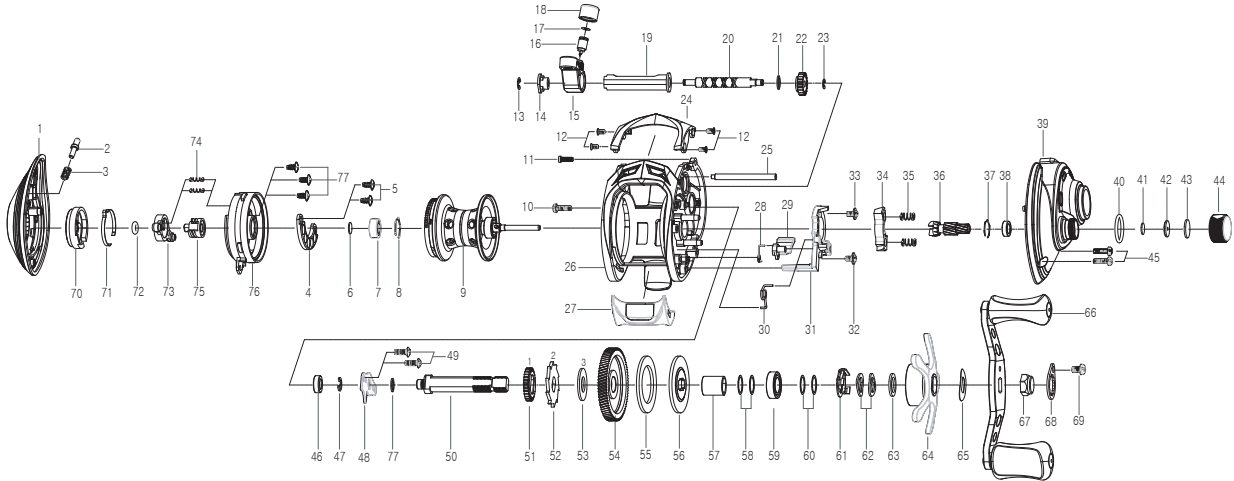

# CALERA

CS-266W

Key No.	Part No.	Part Name	Key No.	Part No.	Part Name
1	5K134704	Palm Side Cover Assembly	39	5K131505	Gear Side Cover Assembly
2	5K134801	Lock Pin	40	6K176501	O-Ring
3	6K974401	Coil Spring	41	5K027001	Washer
4	5K102301	Magnet Holder Assembly	42	6K176905	Collar
5	5K047001	Tap Screw	43	6K177001	Washer
6	5K027001	Washer	44	6K259111	Tension Nut
7	6K474501	Ball Bearing	45	6K311306	Screw
8	6K468301	Ring	46	6K256901	Bearing
9	5K134405	Spool Assembly	47	63201402	Retainer
10	6K311311	Screw	48	5K134901	Bearing Plate
11	6K311306	Screw	49	6K398604	Screw
12	6K314101	Screw	50	5K093603	Gear Metal
13	6B339801	Retainer	51	6K258101	Gear
14	6K456801	Bush	52	6K893602	Ratchet
15	6K931104	Level Wind Assembly	53	5K027101	Washer
16	6K256501	Level Wind Pin	54	5K131301	Drive Gear
17	6K148801	Washer	55	5K039901	Washer-L
18	6K704403	Level Wind Nut	56	5K040001	Washer-D
19	6K456403	Pipe	57	6K859201	Sleeve
20	6K095602	Worm Shaft	58	6K177302	Washer
21	6E096503	Washer	59	6K582201	Ball Bearing
22	6K469301	Worm Pinion	60	6K177302	Washer
23	6B339801	Retainer	61	6K259201	Leaf Spring Assembly
24	5K130802	Hood	62	5K027201	Spring Washer
25	6K930401	Pillar	63	6K193601	Washer
26	5K132801	Frame Assembly	64	5K084018	Star Drag Assembly
27	6K977205	Thumb Bar Assembly	65	6K161404	Leaf Spring
28	5K119001	Kick Lever Spring	66	5K135303	Handle Assembly
29	5K130601	Kick Lever	67	5K047105	Handle Nut
30	5K093401	Clutch Cam Spring	68	5K005004	Handle Nut Retainer
31	5K130701	Clutch Cam	69	63520406	Screw
32	6K723502	Screw	70	5K132404	Control Dial
33	6K723502	Screw	71	6K974701	Leaf Spring
34	5K093701	Clutch	72	6K180201	O-Ring
35	6K942501	Coil Spring	73	5K125101	Slide Cam-B
36	5K131001	Pinion	74	5K100501	Coil Spring
37	6K170701	Ring	75	5K096201	Slide Cam-A
38	6K304001	Ball Bearing	76	5K124901	Spool Cover Assembly
			77	6E096503	Washer