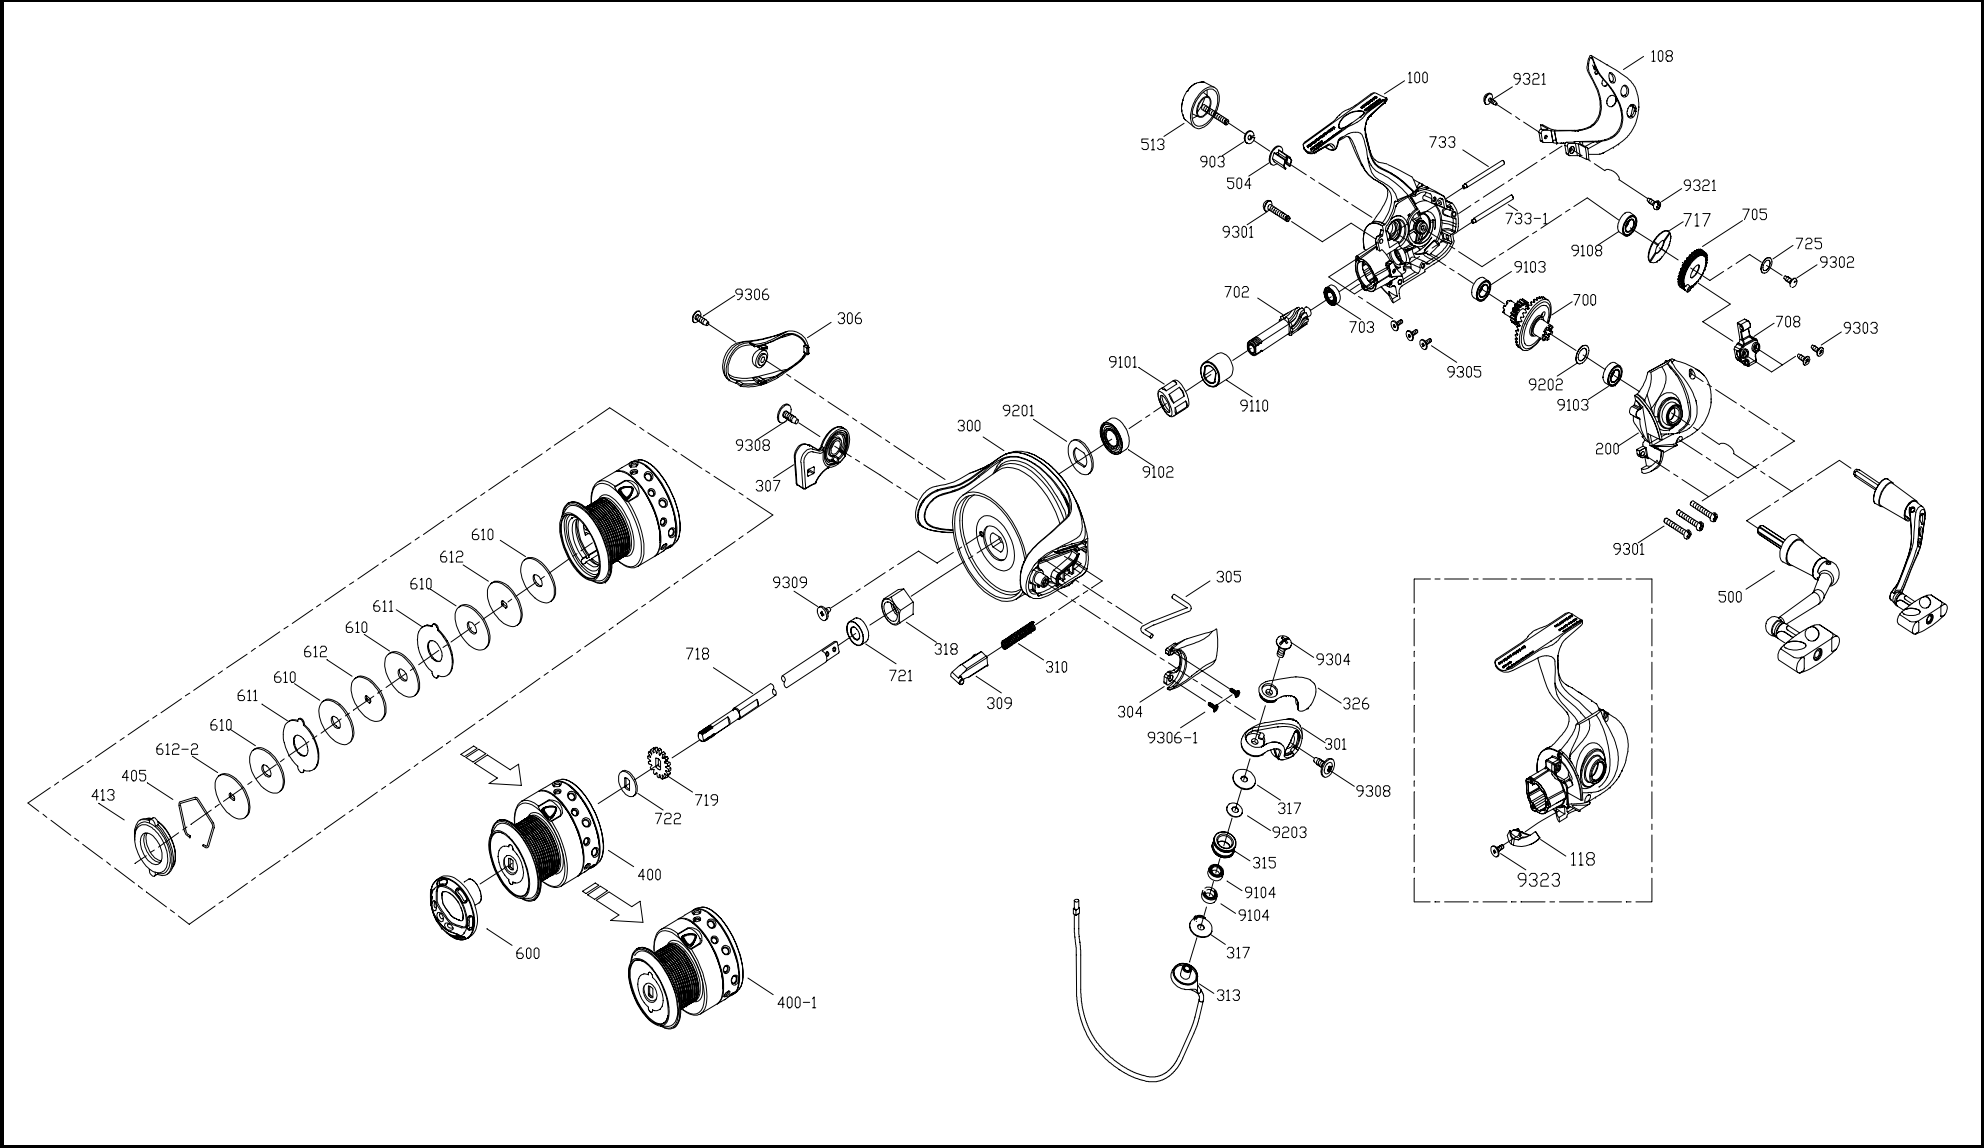

# Spinning

AL - 80

**AL-80 SPARE PARTS LIST**

KEY	PARTS NO	PARTS NAME	LOT	KEY	PARTS NO	PARTS NAME	LOT
100	1210018504D24	MAIN BODY		702	12702125-03002	PINION GEAR	
108	12108059-01P21	CAP		703	1270302501	PINION GEAR BUSHING	
118	1211801401	MAIN BODY RAMP		705	12705050-02002A	TRANSMISSION GEAR	
200	12200185-04D24	SIDE PLATE		708	12708061-02001	OSCILLATING SLIDER	
300	1230019903	ROTOR		717	12717005-01001	WORM SHAFT SLIDER	
301	12301045-01D24	BAIL ARM		718	12718166-06001	MAIN SHAFT	
304	12304106-0A003	BAIL ARM COVER		719	12719004-06	CLICK GEAR	
305	12305086-05001	KICK LEVER		721	1272101601	MAIN SHAFT BUSHING	
306	12306058-0A003	BAIL HOLDER COVER		722	12722003-01001	CLICK GEAR WASHER	
307	12307040-02D24A	BAIL HOLDER		725	12725017-03	TRANSMISSION GEAR BUSHING	
309	12309001-11001	BAIL ARM SLIDER		733	12733001-06001	LINE GUIDE SUPPORT BAR	
310	12310022-06003	COMPRESSION SPRING		733-1	12733002-06001	LINE GUIDE SUPPORT BAR	
313	1231310706001	BAIL ASSY.		903	12903002-06	SPRING WASHER	
315	12315018-00	LINE ROLLER		9101	01121812-061	BALL BEARING	
317	12317010-01001	LINE ROLLER WASHER		9102	01102005-615	BALL BEARING	
318	12318008-03	ROTOR NUT	3021	9103	01091705-61	BALL BEARING	
318	1231802101	ROTOR NUT		9104	01050825-61	BALL BEARING	
326	12326011-0A003	BAIL ARM DECORATION		9108	01081235-61	BALL BEARING	
329	1232900401	ROTOR NUT CAP		9201	0210x13x0.4-6	WASHER	
400	1240021604015	SPOOL ASSY.		9202	029.1x13x0.3-6	WASHER	
400-1	1240014701003C	SPOOL ASSY.		9301	03113x8-617	SCREW	
413	12413003-07	WATERPROOF RETAINER		9302	03212.6x6-617	SCREW	
500	1250009504D24C	HANDLE ASSY.		9303	03212.3x7-617	SCREW	
504	12504005-01	HANDLE SCREW CAP WASHER		9305	03315.9266.5617	SCREW	
513	12513018-0A915	HANDLE SCREW CAP		9304	03413.5x9-61	SCREW	
600	1260009701P21	DRAG KNOB ASSY		9305	03315.9266.5617	SCREW	
610	12610010-000	DRAG WASHER		9306	03422.6x8-61	SCREW	
611	12611008-06001	EARED WASHER		9306-1	03221.6x5-611	SCREW	
612	12612029-06001	KEY WASHER		9308	03329.4x3x9-61	SCREW	
612-2	12612029-06002	KEY WASHER		9321	03212.3x5.5-617	SCREW	
700	12700079-02003	DRIVE GEAR		9323	03112x5.5-617	SCREW	