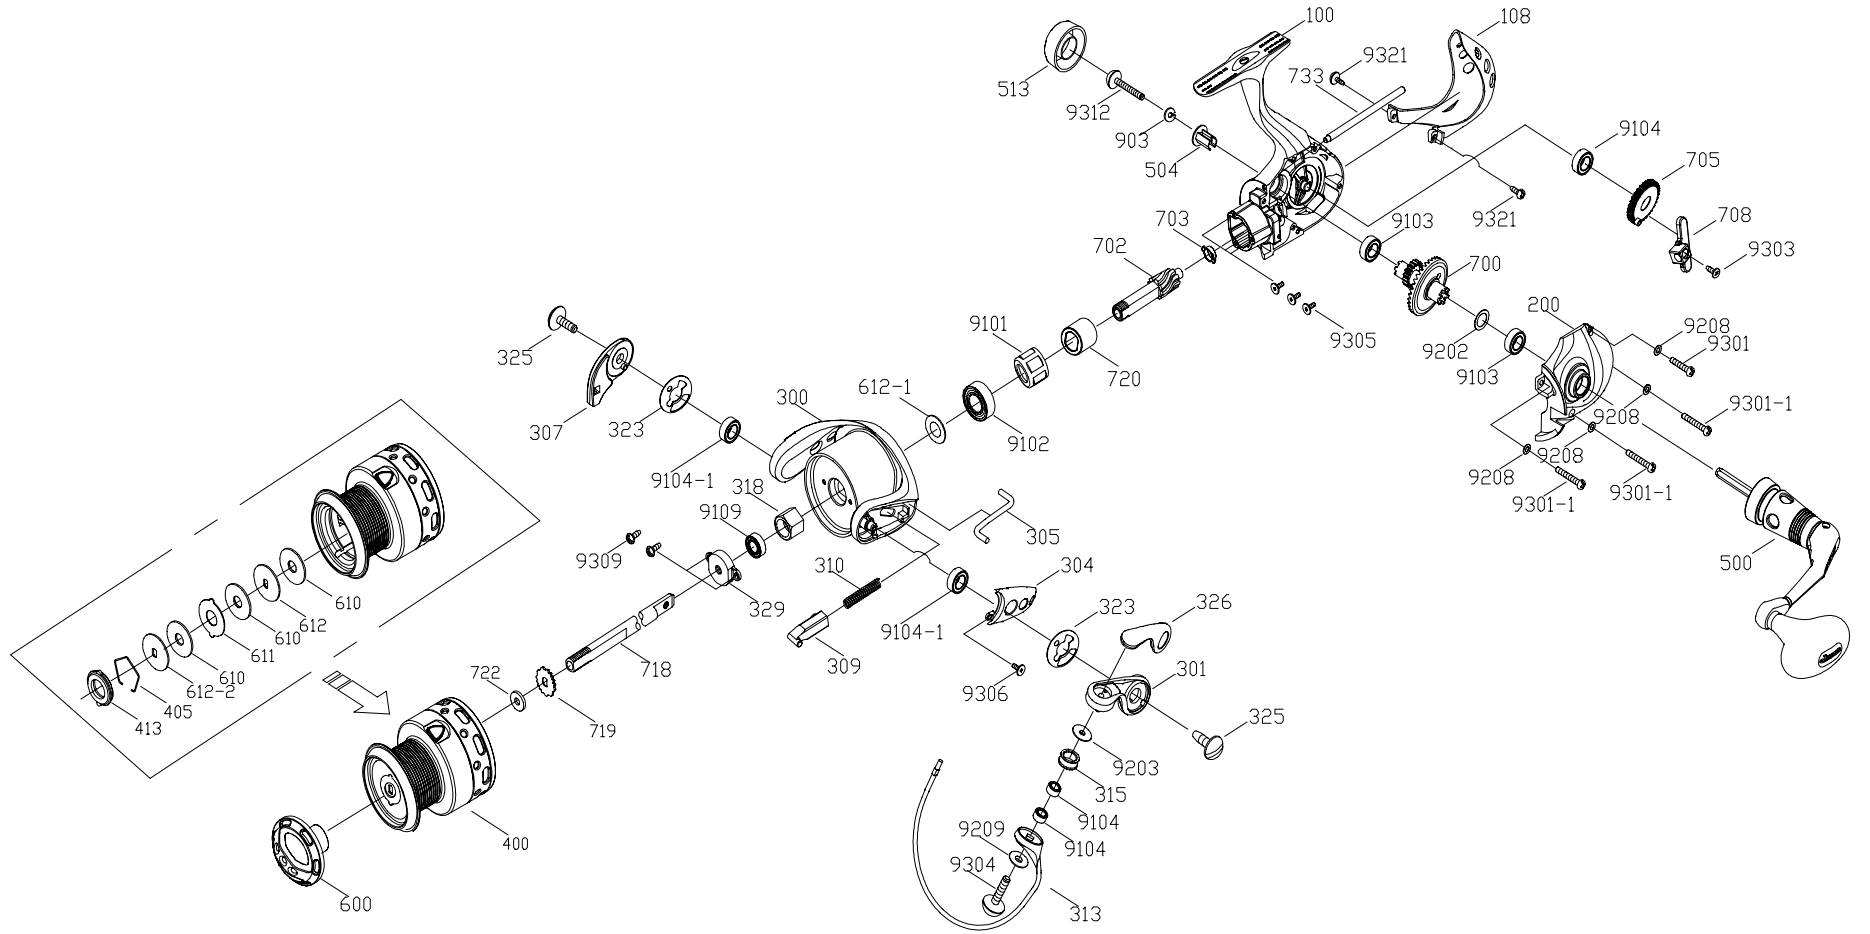

# Spinning

AE - 45, 55

**AE - 45 SPARE PARTS LIST**

KEY	PARTS NEMAS	PARTS NO.	KEY	PARTS NEMAS	PARTS NO.
100	MAIN BODY ASSY.	1210016304X	702	PINION GEAR	12702103-03002
108	BODY/SIDE PLATE COVER	12108064-01X	703	PINION GEAR BUSHING	12703022-01001
200	SIDE PLATE	12200163-04X	705	TRANSMISSION GEAR	12705042-02001
300	ROTOR	12300164-04X	708	OSCILLATION SLIDER	12708059-02001
301	BAIL ARM	12301042-04X	718	MAIN SHAFT	12718162-06001
304	BAIL ARM COVER	12304079-0AX	719	CLICK GEAR	12719020-06001
305	KICK LEVEL	12305079-05001	720	DRIVE GEAR BUSHING	11720002-06001
307	BAIL HOLDER	12307037-02X	722	CLICK GEAR WASHER	12722008-01002
309	BAIL ARM YOKE	12309002-01	733	WORM GUIDE SUPPORT BAR	12733003-06001
310	COMPRESSION SPRING	12310003-161	903	SPRING WASHER	12903001-06
313	BAIL ASSY.	1231309306X	9101	ONE WAY BALL BEARING	01101612-62
315	LINE ROLLER	12315018-00	9102	BALL BEARING	01081906-615
318	ROTOR NUT	12318016-03001	9103	BALL BEARING	01081404-615
323	BAIL ARM WASHER	12323008-01001	9104	BALL BEARING	01050825-615
325	BAIL ARM/HOLDER SCREW	12325004-06001	9104-1	ROTOR NUT BUSHING	015.20825-3
326	BAIL ARM DECORATION PLATE	12326008-0A003	9108	BALL BEARING	01050825-615
329	ROTOR NUT CAP	12329002-01001	9109	BALL BEARING	01450825-615
400	NORMAL SPOOL ASSY	1240018804X	9202	DRIVE GEAR WASHER	028.1x12x0.2-6
405	CLUTCH LEVER SPRING	12405024-06001	9208	SIDE PLATE SCREW WASHER	022.6x4.6x0.2-8
413	WATER PROOF RETAINER	12413003-07	9209	LINE ROLLER SCREW WASHER	022.7x8.5x0.2-8
500	ALUMIMUM HANDLE ASSY.	1250008004X	9203	LINE ROLLER WASHER	023.5x12.1x.5-6
504	HANDLE SCREW CAP WASHER	12504004-0114	9301	SIDE PLATE SCREW	03112.6x5-617
513	HANDLE SCREW CAP	12513017-04X	9301-1	SIDE PLATE SCREW	03112.6x8-617
600	DRAG KNOB ASSY.	1260010304X	9303	OSCILLATION SLIDER SCREW	03212.3436.3617
610	DRAG WASHER	12610010-000	9304	LINE ROLLER SCREW	03412.6x11.4617
611	EARED WASHER	12611008-06001	9305	ONE WAY BEARING FIX PLATE SCREW	03315.9266.5617
612	KEY WASHER	12612019-06001	9306	BAIL ARM COVER SCREW	03213.2x5-61
612-1	KEY WASHER	12612024-06	9309	ROTOR NUT SCREW	03123.2x2x4-61
612-2	KEY WASHER	12612019-06002	9312	HEXAGON SHAFT SCREW	03418.1x3x12-61
700	DRIVE GEAR	12700071-02002	9321	BODY/SIDE PLATE COVER SCREW	03412x6-61