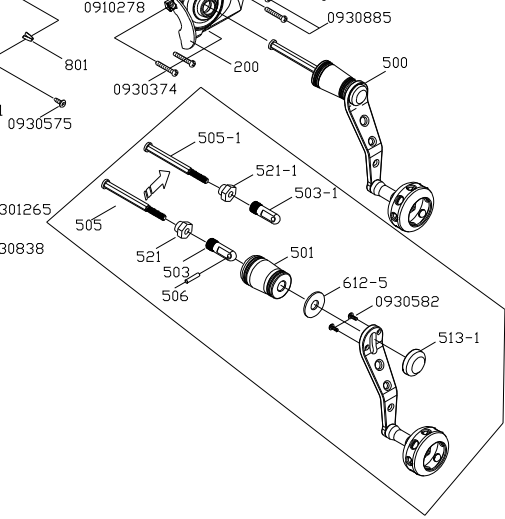

PARTS NAME

SCREW

SCREW

209OKA06426402