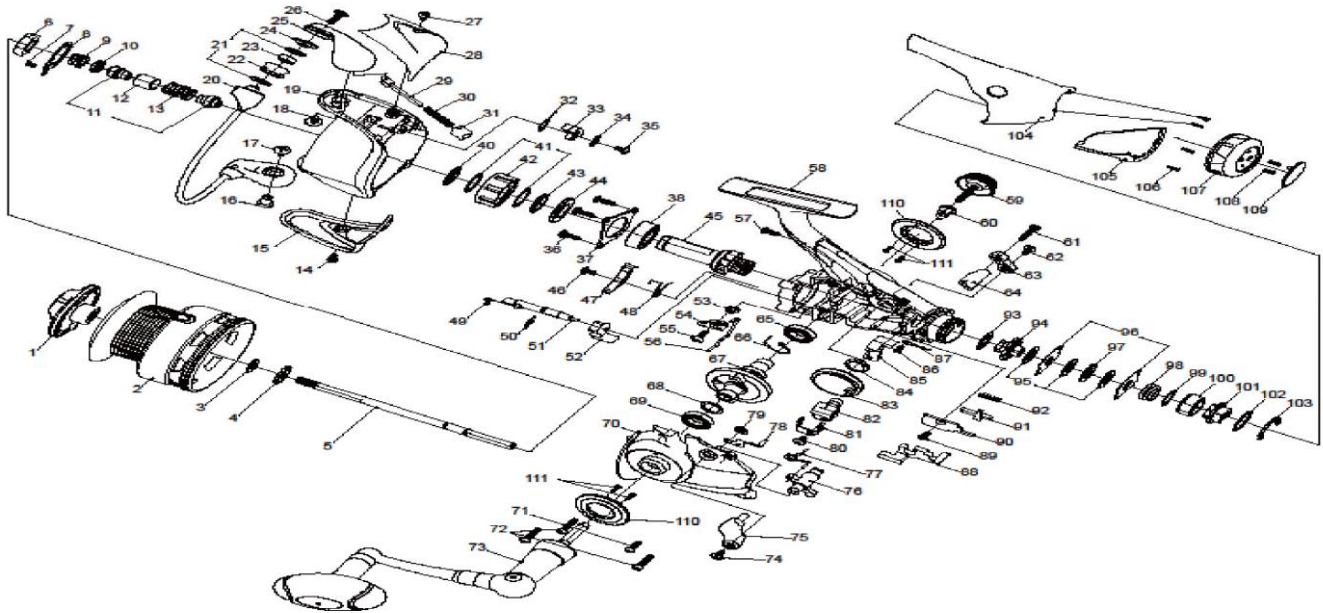

Please order by parts number, not key number
 Veuillez indiquer le numéro de la pièce (Non "Key" No.)

SPINNING REEL

OPUS PLUS 4000BRi

KEY NO.	PART NAME	PART NO.	KEY NO.	PART NAME	PART NO.
1	Drag Knob Assembly	WD0-6501	57	Screw	W49-1501
2	Spool Assembly	WD0-6602	58	Body	W74-2701
3	Washer	W74-2001	59	Handle Screw	W49-1401
4	Washer	W33-9402	60	Collar	W34-4701
5	Main Shaft	W48-9601	61	Screw	W49-1501
6	Rotor Nut	W33-9601	62	Screw	W74-2601
7	Screw	W74-2101	63	Clutch Lever (A)	W74-2801
8	Rotor Nut Holding Plate	W33-9501	64	Clutch Lever Bridge	W49-1701
9	Spring	W33-9701	65	Ball Bearing	W28-0100
10	Collar	W33-9801	66	Anti-Reverse Pawl Spring (B)	W34-3902
11	Ball Bearing	WD0-7201	67	Drive Gear	W49-1901
12	Spacing Sleeve	W34-0051	68	Washer	W34-3701
13	Spring	W34-0001	69	Ball Bearing	WD0-7301
14	Screw	W34-0401	70	Side Cover	WD0-6901
15	Cover (A)	W48-9701	71	Screw	W34-3201
16	Bail Holder Nut	W48-9801	72	Screw	W34-3101
17	Screw	W33-9001	73	Handle Assembly	WD0-7002
18	Screw	W33-9001	74	Screw	W74-2601
19	Rotor	WD0-6701	75	Clutch Lever (B)	W74-3001
20	Bail Assembly	W58-1401	76	Clutch Cam	W74-3101
21	Washer	W45-6601	77	Clutch Cam Spring	W74-3201
22	Line Roller	W33-8102	78	Click leaf Spring	W49-2601
23	Ball Bearing	WD0-6301	79	Retainer	W38-5001
24	Washer	W33-8202	80	Screw	W74-3301
25	Bail Arm	WD0-6801	81	Oscillating Slider Retainer	W49-2701
26	Screw	W74-2301	82	Oscillating Slider	W49-2801
27	Screw	W34-0401	83	Oscillating Gear	W49-2901
28	Cover (B)	W49-0301	84	Bushing	W45-8701
29	Bail Spring Shaft	W33-8702	85	Oscillating Plate	W49-3001
30	Bail Spring	W33-8802	86	Screw	W49-3101
31	Bail Spring Holder	W33-8901	87	Click leaf Spring	W49-3201
32	Bail Trip Lever Spring	W34-0501	88	Clutch Plate (A)	W74-3401
33	Bail Trip Lever	W34-0602	89	Screw	W74-3501
34	Washer	W46-4501	90	Clutch Plate (B)	W49-3501
35	Screw	W34-0703	91	Clutch Trip Lever	W49-3601
36	Screw	W34-3201	92	Spring	W49-3701
37	Bearing Retainer (A)	W74-2401	93	Washer	W38-6201
38	Ball Bearing	W49-0401	94	Drag Metal	W49-3801
40	Collar	W34-1201	95	Drag Washer	W49-3901
41	Washer	W34-1501	96	Eared Washer	W49-4001
42	Roller Clutch	W34-1401	97	Key Washer	W49-4101
43	Collar	W34-1601	98	Drag Coil Spring	W49-4201
44	Collar	W49-0601	99	Washer	W49-4301
45	Pinion Gear	W34-1802	100	Drag Screw	W49-4401
46	Screw	W74-2501	101	Drag Metal	W49-4501
47	Anti-Reverse Pawl	W49-0701	102	Washer	W49-4601
48	Anti-Reverse Pawl Spring (A)	W34-4401	103	Retainer	W49-4701
49	Anti-Reverse Cam Spring (A)	W34-1901	104	Rear Cover (A)	WD0-7101
50	Washer	W49-0801	105	Rear Cover (B)	W74-3701
51	Anti-Reverse Cam	W49-0901	106	Screw	W74-3801
52	Anti-Reverse Lever	WD0-5801	107	Drag Knob	W74-3901
53	Collar	W34-4101	108	Screw	W49-5201
54	Anti-Reverse Pawl (A)	W49-1101	109	Cap	W49-5301
55	Screw	W74-2601	110	Side Ring	W74-5101
56	Anti-Reverse Spring	W49-1201	111	Screw	W74-5201