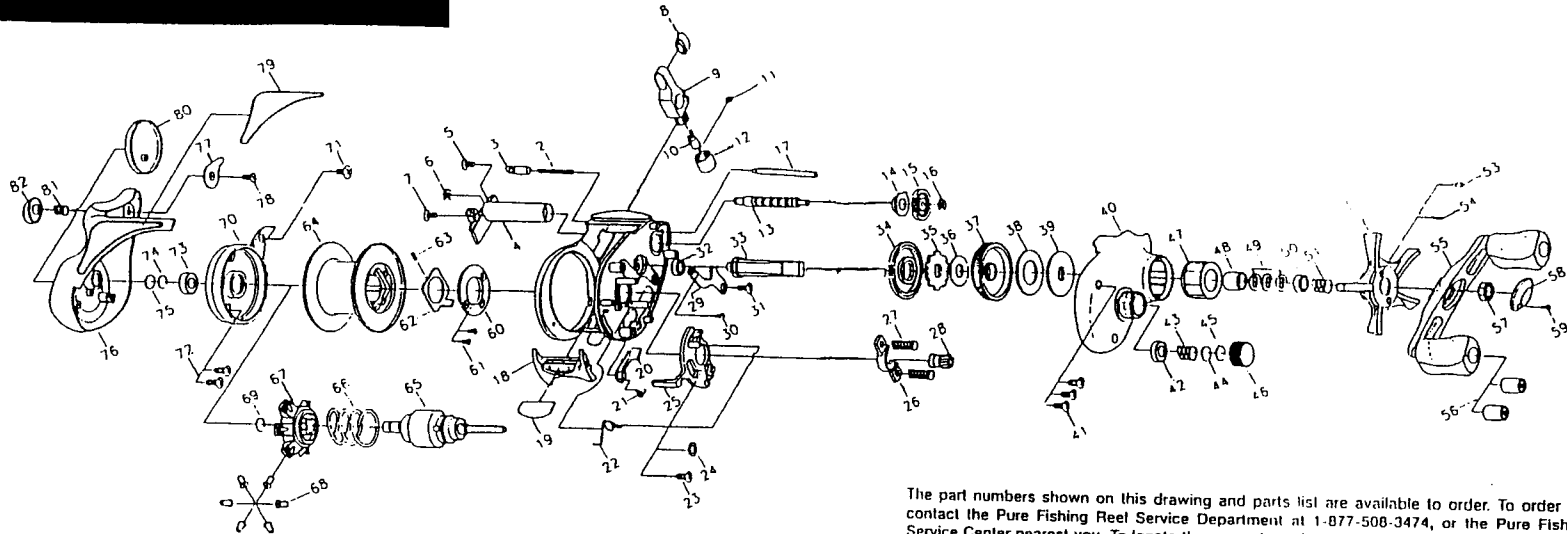

SCL500P-BPS

The part numbers shown on this drawing and parts list are available to order. To order a part, either contact the Pure Fishing Reel Service Department at 1-877-508-3474, or the Pure Fishing Warranty Service Center nearest you. To locate the nearest service center, please see the accompanying service center listing, or visit us at www.purefishing.com

DESCRIPTION	SCL500PBPS						
1 FRAME ASSEMBLY	1078960	21 KICKER SPRING	8889446	42 BALL BEARING	8889472	63 PLATE SPRING	8889489
2 LOCKER SPRING	8889430	22 FLIPPIN LEVER	8889448	43 TENSION SPRING	8889474	64 SPOOL	8889581
3 LOCKER	8889431	23 LATCH SCREW	8889449	44 TENSION SHIM	8889475	65 ARBOR ASSEMBLY	8889494
4 CARRIER GUIDE	8889432	24 LATCH SCREW WASHER	8889451	45 TENSION RUBBER	8889476	66 ARBOR SPRING	8889495
5 SCREW	8889542	25 LATCH	8889452	46 TENSION KNOB	8889477	67 BRAKE HOUSING	8889497
6 E-CLIP	8889435	26 PINION YOKE	8889556	47 CLUTCH BEARING	8889478	68 BRAKE SHOE	8889496
7 CARRIER GUIDE SCREW	8889434	27 YOKE SPRING	8889557	48 SLEEVE	8889479	69 RING	8889498
8 LINE GUIDE	8889543	28 PINION GEAR	8889558	49 WAVE WASHER	8889481	70 SPOOL COVER	8889499
9 CARRIER	8889544	29 BEARING PLATE	8889559	50 DRAG NUT	8889482	71 SCREW	8889582
10 PAWL	8889546	30 SCREW	8889561	51 DRAG SPRING	8889571	72 SPOOL COVER SCREW	8889501
11 WASHER	8889547	31 SCREW	8889562	52 STAR DRAG	8889572	73 BALL BEARING	8889502
12 PAWL CAP	8889548	32 BALL BEARING	8889472	53 CLAW	8889573	74 RING	8889503
13 WORM SHAFT	8889549	33 CRANK SHAFT	8889563	54 CLAW SPRING	8889574	75 SPOOL COVER WASHER	8889504
14 CARRIER GUIDE BUSHING	8889551	34 I/S GEAR	8889564	55 HANDLE ASSEMBLY	1078968	76 LEFT SIDE COVER	1078972
15 O/S PINION	8889442	35 LATCH GEAR	8889464	56 HANDLE KNOB CAP	8889576	77 KEY	8889506
16 H-CLIP	8889435	36 SPACER WASHER	8889465	57 HANDLE NUT	8889577	78 L SIDE COVER	8889507
17 GUIDE PIN	8889553	37 DRIVE GEAR	8889565	58 HANDLE NUT CAP	1078970	79 LEFT PAD	8889584
18 THUMB BAR	8889444	38 DRAG "B" WASHER	8889566	59 SCREW	8889579	80 METAL INSERT PLATE	8889585
19 THUMB PAD	8889554	39 DRAG "D" WASHER	8889567	60 SPOOL CAP	8889491	81 BUTTON SPRING	8889508
20 KICKER	8889445	40 LIGHT SIDE COVER	1078966	61 SPOOL CAP SCREW	8889492	82 BUTTON	8889586
		41 SCREW	8889569	62 PLATE	8889490		

47