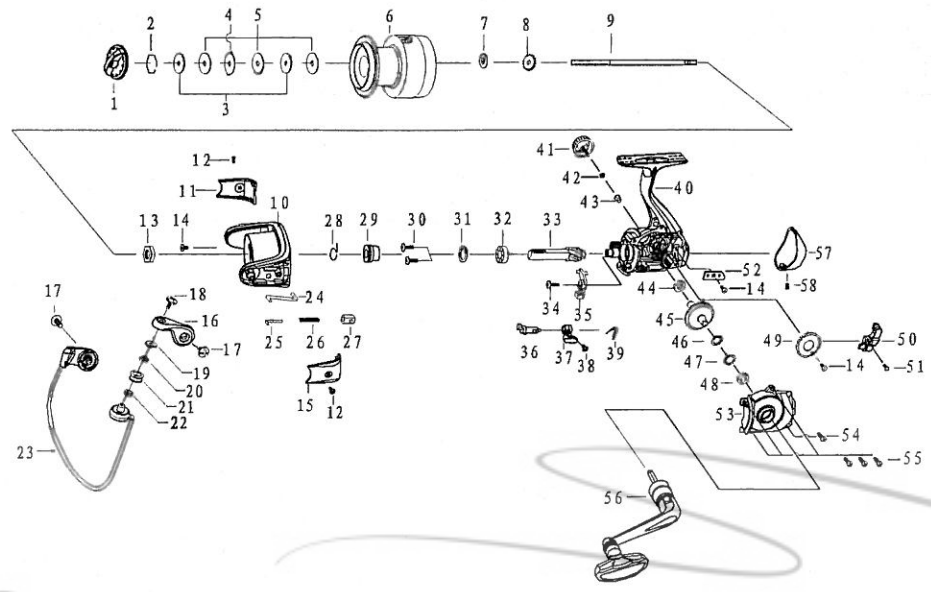

TANAGER 4000FD

| NO. | PARTS NAME | SAP | NO. | PARTS NAME | SAP |
|-----|--------------------|---------|-----|---------------------|---------|
| 1 | DRAG KNOB ASSY | 1144259 | 30 | SCREW | 1144332 |
| 2 | RETAINER RING | 1144260 | 31 | ROTOR WASHER | 1144289 |
| 3 | WASHER | 1144261 | 32 | BALL BEARING | 1144290 |
| 4 | EARED WASHER | 1144262 | 33 | PINION GEAR | 1144333 |
| 5 | DRAG WASHER | 1144263 | 34 | SCREW | 1144292 |
| 6 | SPOOL ASSY | 1144317 | 35 | RATCHET | 1144334 |
| 7 | CLICK GEAR WASHER | 1144265 | 36 | ANTI-REVERSE LEVER | 1144335 |
| 8 | CLICK GEAR | 1144266 | 37 | ANTI-REVERSE BUTTON | 1144336 |
| 9 | MAIN SHAFT | 1144318 | 38 | SCREW | 1144296 |
| 10 | ROTOR | 1144319 | 39 | SPRING | 1144297 |
| 11 | ROTOR COVER | 1144320 | 40 | BODY | 1144337 |
| 12 | ROTOR COVER SCREW | 1144321 | 41 | HANDLE SCREW CAP | 1144299 |
| 13 | ROTOR NUT | 1144271 | 42 | WASHER | 1144300 |
| 14 | SCREW | 1144272 | 43 | BUSHING | 1144301 |
| 15 | ROTOR COVER | 1144322 | 44 | BUSHING | 1144302 |
| 16 | BAIL ARM | 1144323 | 45 | DRIVER GEAR | 1144338 |
| 17 | SCREW | 1144275 | 46 | WASHER | 1144339 |
| 18 | LINE ROLLER SCREW | 1144324 | 47 | WASHER | 1144340 |
| 19 | LINE ROLLER WASHER | 1144325 | 48 | BUSHING | 1144341 |
| 20 | BUSHING | 1144278 | 49 | OSCILLATION GEAR | 1144342 |
| 21 | LINE ROLLER | 1144326 | 50 | SLIDER | 1144343 |
| 22 | BUSHING | 1144280 | 51 | SCREW | 1144309 |
| 23 | BAIL ASSY | 1144327 | 52 | SLIDER GUIDE | 1144344 |
| 24 | KICK LEVER | 1144328 | 53 | BODY COVER | 1144345 |
| 25 | BAIL LEVER | 1144283 | 54 | SCREW | 1144312 |
| 26 | SPRING | 1144329 | 55 | SCREW | 1144313 |
| 27 | SPRING BUSHING | 1144285 | 56 | HANDLE ASSY | 1144346 |
| 28 | SILENCE SPRING | 1144330 | 57 | REAR COVER | 1144347 |
| 29 | SLEEVE | 1144331 | 58 | SCREW | 1144316 |

EL
PAIR