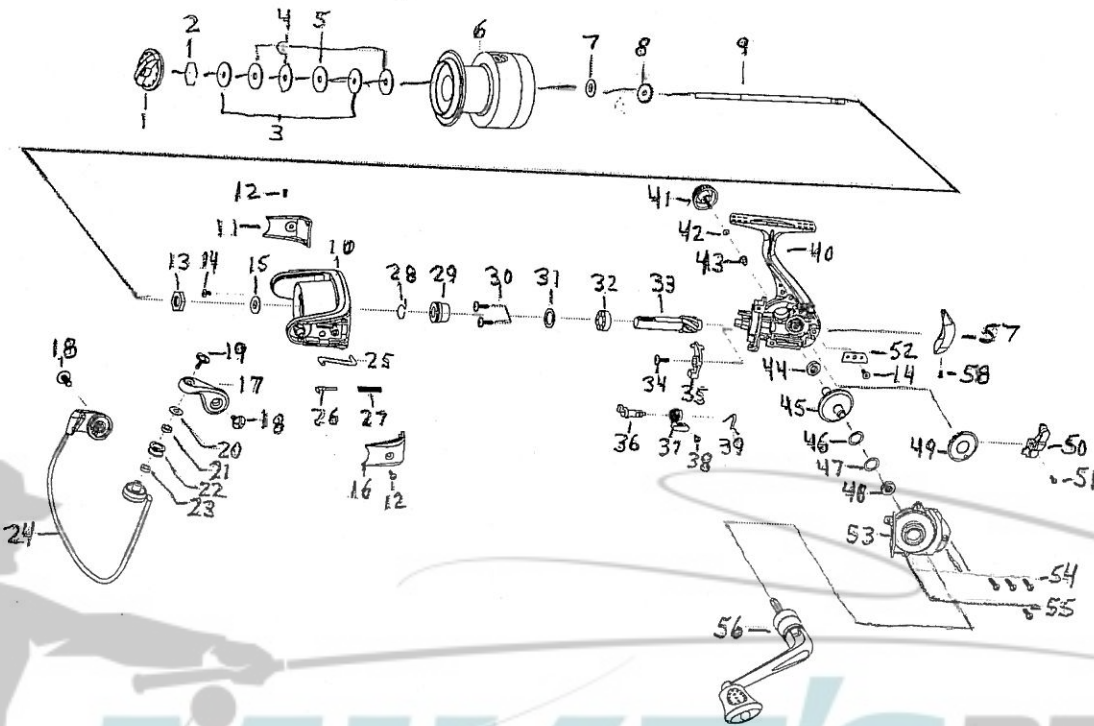

TANAGER 1000

PARTS LIST OF TANAGER 1000FD

ITEM#	DESCRIPTION	TANAGER 1000FD	ITEM#	DESCRIPTION	TANAGER 1000FD	ITEM#	DESCRIPTION	TANAGER 1000FD
1	DRAG KNOB ASSY	1152955	25	KICK LEVER	1152970	49	OSCILLATION GEAR	1152984
2	RETAINER RING	1152956	26	BAIL LEVER	1152971	50	SLIDER	1152985
3	WASHER	1152957	27	SPRING	1152972	51	SCREW	1152986
4	EARED WASHER	1152958	28	SILENCE SPRING	1152973	52	SLIDER GUIDE	1152987
5	DRAG WASHER	1152959	29	SLEEVE	1152974	53	BODY COVER	1152988
6	SPOOL ASSY	1152960	30	SCREW	1152975	54	SCREW	1144313
7	CLICK GEAR WASHER	1152961	31	ROTOR WASHER	1152976	55	SCREW	1144312
8	CLICK GEAR	1152962	32	BALL BEARING	1144290	56	HANDLE ASSY	1144314
9	MAIN SHAFT	1152963	33	PINION GEAR	1152977	57	REAR COVER	1152989
10	ROTOR	1152964	34	SCREW	1144292	58	SCREW	1144316
11	ROTOR COVER	1152965	35	RATCHET	1152978			
12	ROTOR COVER SCREW	1152966	36	ANTI-REVERSE LEVER	1152979			
13	ROTOR NUT	1144271	37	ANTI-REVERSE BUTTON	1144295			
14	SCREW	1144272	38	SCREW	1144296			
15	WASHER	1152967	39	SPRING	1144297			
16	ROTOR COVER	1152968	40	BODY	1152980			
17	BAIL ARM	1144274	41	HANDLE SCREW CAP	1144299			
18	SCREW	1144275	42	WASHER	1144300			
19	LINE ROLLER SCREW	1144276	43	BUSHING	1144301			
20	LINE ROLLER WASHER	1153266	44	BUSHING	1144302			
21	BUSHING	1153267	45	DRIVER GEAR	1152981			
22	LINE ROLLER	1153268	46	WASHER	1152982			
23	BUSHING	1153269	47	WASHER	1152983			
24	BAIL ASSY	1152969	48	BUSHING	1144306			