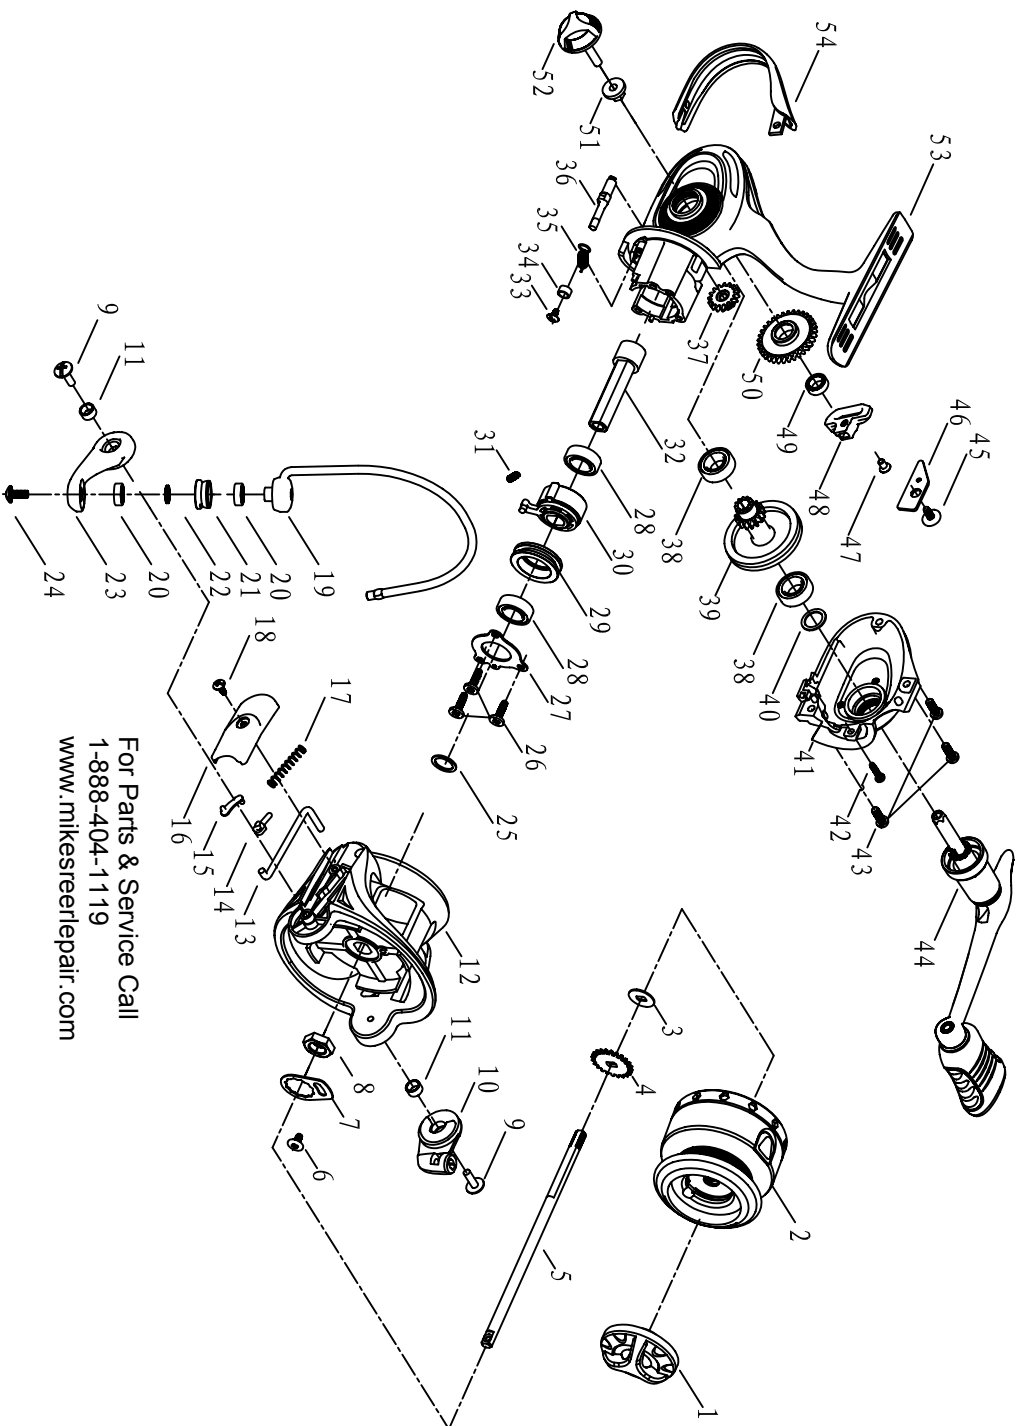

MITCHELL®

Model M310

M310PRO

For Parts & Service Call
1-888-404-1119
www.mikesreelrepair.com

NO	PARTS DESCRIPTION	M310	M310PRO
1	DRAG KNOB ASSY	1309168	1309184
2	SPOOL ASSY	1309169	1309185
3	MAIN SHAFT WASHER	1178949	1178949
4	MAIN SHAFT RATCHET	1118984	1118984
5	MAIN SHAFT	1309170	1309170
6	ROTOR RETAINER SCREW	1131700	1131700
7	ROTOR RETAINER PLATE	1308695	1308695
8	ROTOR NUT	1085273	1085273
9	ROTOR ARM SCREW(2)	1309754	1309754
10	BALL HOLDER	1309171	1309171

NO	PARTS DESCRIPTION	M310	M310PRO
11	BUSHING(2)	1188261	1188261
12	ROTOR	1309172	1309186
13	BALL TRIP LEVER	1309173	1309173
14	BALL ARM SPRING GUIDE	1128272	1128272
15	BALL ARM SPRING SHAFT	1252713	1252713
16	BALL ARM COVER	1309174	1309187
17	BALL ARM SPRING	1126348	1126348
18	BALL ARM COVER SCREW	1125962	1125962
19	BALL WIRE	1309175	1309175
20	ROLLER BALL BEARING(2)	1112125	1112125
21	LINE ROLLER	1252705	1252705
22	ROLLER WASHER	1110165	1110165
23	ROLLER SCREW	1309176	1309176
24	ROLLER SCREW	1126261	1126261
25	ONE WAY CLUTCH WASHER	1114764	1114764
26	ONE WAY CLUTCH SCREW(3)	1122123	1122123
27	ONE WAY CLUTCH COVER	1309177	1309177
28	BALL BEARING(2)	1252717	1252717
29	ONE WAY CLUTCH SUPPORT	1280475	1280475
30	ONE WAY CLUTCH ASSY (including sleeve)	1102144	1102144
31	AIR PULLING SPRING	1121641	1121641
32	PINION GEAR	1309178	1309189
33	AIR SWITCH SCREW	1131798	1131798
34	AIR SWITCH BUSHING	1279733	1279733
35	AIR SPRING	1252722	1252722
36	A/R SWITCH	1309179	1309190
37	REDUCTION GEAR	1256967	1256967
38	BALL BEARING(2)	1092725	1092725
39	MAIN GEAR	1280426	1256962
40	MAIN GEAR WASHER	1114764	1114764
41	SIDE COVER ASSY	1309180	1309191
42	SIDE COVER SCREW	1117984	1117984
43	SIDE COVER SCREW(3)	1309755	1309755
44	HANDLE ASSY	1309181	1309192
45	SLIDE CLIP	1188428	1188428
46	SLIDE SCREW	1121651	1121651
47	SLIDE	1126454	1126454
48	OSCILLATION GEAR	1188579	1188579
49	OSCILLATION GEAR	1112125	1112125
50	HANDLE RETRIEVE WASHER(M310)	1280412	1280412
51	HANDLE RETRIEVE WASHER(M310)	1092781	NA
52	HANDLE SCREW(M310)/HANDLE CAP(M310PRO)	1308782	1308782
53	MAIN BODY ASSY	1309182	1309193
54	REAR COVER	1309183	1309194

MIT SP 310 310PRO 00