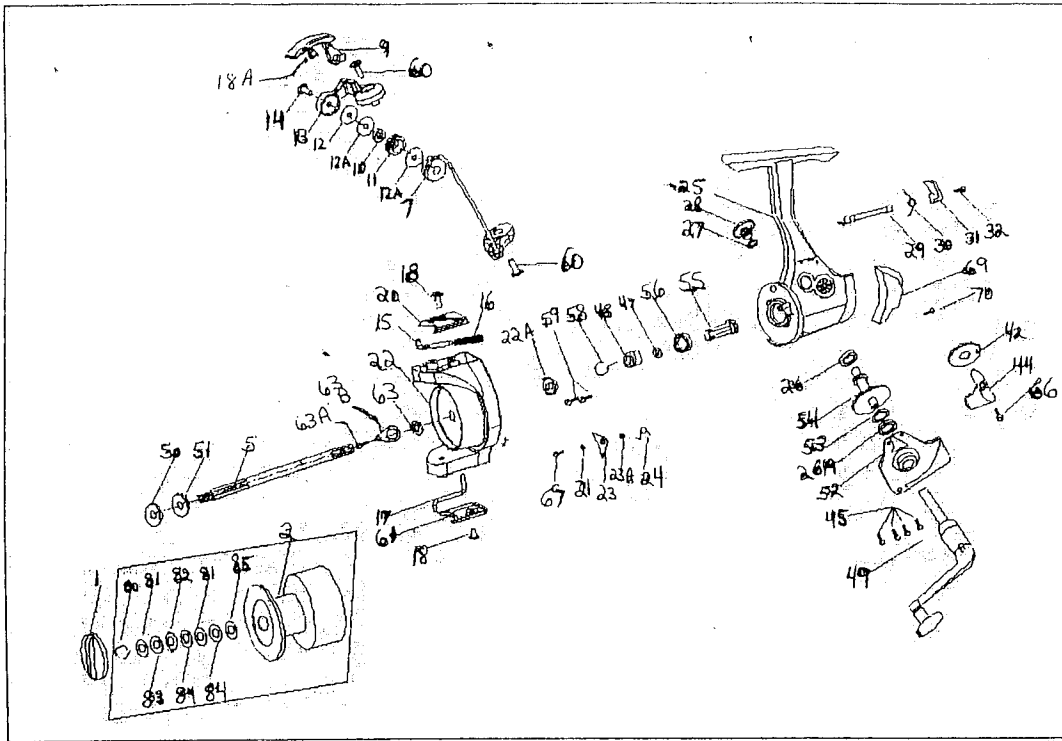

EPIC 10T and 20T

E10T and E20T Parts List			
Item	Description	E10T	E20T
1	Drag Knob	1082569	1071514
2	Spool Assy (Includes Items 80-85)	1084809	1084810
5	Main Shaft	1071116	
7	Bail Wire Assy	1085160	1085161
9	Trigger	1084782	
10	Roller Bearing	1084783	
11	Roller	1071161	
12	Roller Washer (Metal)	1071127	
12A	Roller Washer (Teflon*2)	1084784	
13	Bail Arm	1084785	
14	Roller Screw	1071126	
15	Bail Arm Spring Shaft	1071121	
16	Bail Arm Spring	1071122	
17	Bail Trip Lever	1082573	1071165
18	Bail Arm Cover Screw	1071124	
18A	TRIGGER SCREW	1085090	
20	Bail Arm Cover	1071529	1084786
21	A/R Plate Washer	1084787	
22	Rotor	1084788	1084789
22A	Rotor Guide	1071166	
23	A/R Plate	1084790	
23A	A/R Plate Spring Bushing	1084791	
24	A/R Plate Spring	1084792	
25	Main Body	1084793	1084794
26	Main Body Ball Bearing	1071202	
26A	Side Cover Ball Bearing	1071202	
27	Handle Retrieve Washer	1071192	
28	Handle Nut	1071534	
29	A/R Shaft	1071194	
30	A/R Switch Spring	1071195	
31	A/R Switch	1071535	
32	A/R Switch Screw	1079182	
42	Oscillation Gear	1071197	
44	Slide	1071199	
45	Side Cover Screw	1071204	
47	Pinion Gear Washer	1084795	
48	A/R Control Guide	1084796	
49	Handle Assy	1071517	
50	Main Shaft Washer	1071115	
51	Main Shaft Gear	1071114	
52	Side Cover	1084797	1084798
53	Main Gear Washer	1071201	
54	Main Gear	1071198	
55	Pinion Gear	1071167	
56	Pinion Ball Bearing	1071168	
58	A/R Control Spring	1084801	
59	Ball Bearing Screw	1084803	
60	Bail Arm / Weight Screw	1071162	
61	Bail Wire Weight Cover	1071531	1084808
63	Hex Nut	1071119	
63A	Retained Plate Screw	1071117	
63B	Retained Plate	1071118	
66	Slide Screw	1071200	
67	A/R Plate Screw	1084806	
69	Rear Cover	1071532	
70	Rear Cover Screw	1079183	
80	Spool Retaining Ring	1071108	
81	Drag Washer (metal)	1071109	
82	Drag Washer (ear)	1071110	
83	Front Drag Washer	1071111	
84	Drag Washer (2)	1071112	
85	Back Drag Washer	1071113	

57