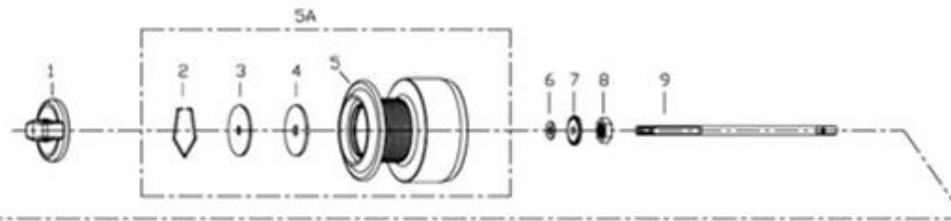

MODEL CWSP25

BER-SP-CWSP25-01

Item	Description	SAP #	Item	Description	SAP #	Item	Description	SAP #	Item	Description	SAP #
1	DRAG KNOB ASSEMBLY	1344585	13	LINE ROLLER	1344608	26	SCREW	1283298	39	SCREW	1339507
2	DRAG WASHER RETAINER	1344586	14	WASHER	1344609	27	BALL BEARING	1344619	40	BALL BEARING	1339560
3	KEY WASHER	1344587	15	BAIL ARM	1344610	28	BEARING HOLDER	1344620	41	DRIVE GEAR	1344628
4	EAR WASHER	1344588	16	SCREW	1283180	29	ONE WAY CLUTCH ASSY	1344621	42	WASHER	1339510
5	SPOOL	1344599	17	NUT LOCKING SCREW	1283190	30	CLUTCH SPRING	1339498	43	BALL BEARING	1339511
5A	SPOOL ASSEMBLY	1344600	18	WASHER	1339486	31	PINION GEAR	1344622	44	BODY COVER	1344629
6	WASHER	1344601	19	ROTOR	1344612	32	HANDLE SCREW CAP	1344623	45	SCREW	1344630
7	CLICK GEAR	1344602	20	SCREW	1344613	33	WASHER	1339553	46	HANDLE ASSEMBLY	1344631
8	NUT	1344603	21	PINION BEARING RETAINER	1344614	34	BODY	1344624	47	SCREW	1283213
9	MAIN SHAFT	1344604	22	BAIL TRIP LEVER	1344615	35	SLIDER KEEPER	1344642	48	SPRING	1344632
10	SCREW	1283191	23	PIVOT ARM	1344616	36	SCREW	1344643	49	ANTI-REVERSE LEVER	1283302
11	BAIL ASSEMBLY	1344606	24	BAIL TRIP SPRING	1344617	37	OSCILLATION GEAR	1344626	50	ANTI-REVERSE CAM	1344633
12	BALL BEARING	1344607	25	ROTOR COVER	1344618	38	SLIDER	1344627			