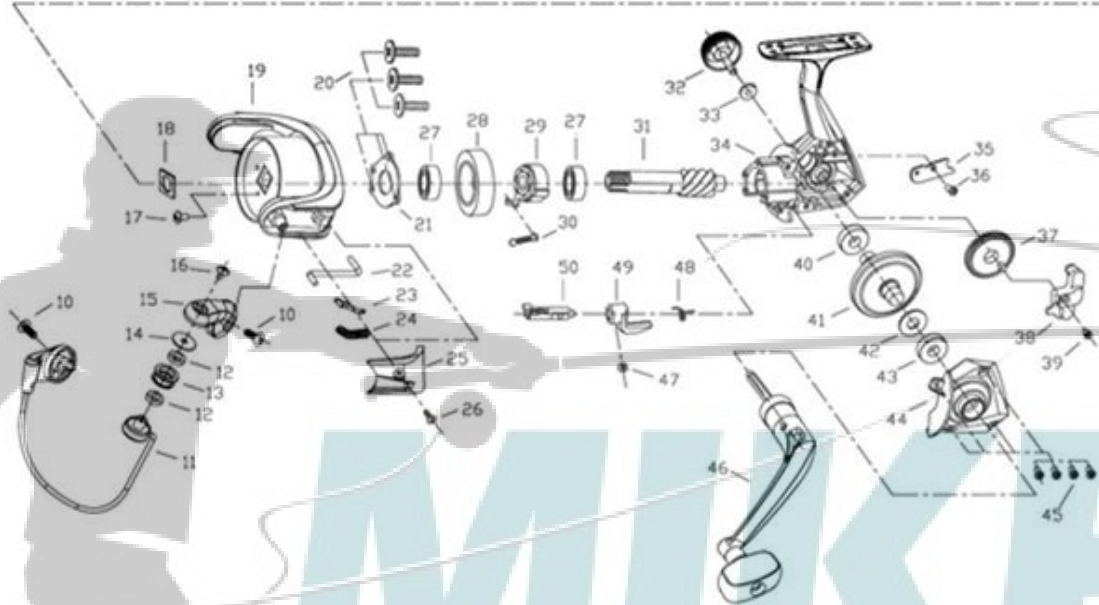

MODEL CWSP25

BER-SP-CWSP25-01

Item	Description	SAP #	Item	Description	SAP #	Item	Description	SAP #	Item	Description	SAP #
1	DRAG KNOB ASSEMBLY	1344585	13	LINE ROLLER	1344608	26	SCREW	1283298	39	SCREW	1339507
2	DRAG WASHER RETAINER	1344586	14	WASHER	1344609	27	BALL BEARING	1344619	40	BALL BEARING	1339560
3	KEY WASHER	1344587	15	BAIL ARM	1344610	28	BEARING HOLDER	1344620	41	DRIVE GEAR	1344628
4	EAR WASHER	1344588	16	SCREW	1283180	29	ONE WAY CLUTCH ASSY	1344621	42	WASHER	1339510
5	SPOOL	1344599	17	NUT LOCKING SCREW	1283190	30	CLUTCH SPRING	1339498	43	BALL BEARING	1339511
5A	SPOOL ASSEMBLY	1344600	18	WASHER	1339486	31	PINION GEAR	1344622	44	BODY COVER	1344629
6	WASHER	1344601	19	ROTOR	1344612	32	HANDLE SCREW CAP	1344623	45	SCREW	1344630
7	CLICK GEAR	1344602	20	SCREW	1344613	33	WASHER	1339553	46	HANDLE ASSEMBLY	1344631
8	NUT	1344603	21	PINION BEARING RETAINER	1344614	34	BODY	1344624	47	SCREW	1283213
9	MAIN SHAFT	1344604	22	BAIL TRIP LEVER	1344615	35	SLIDER KEEPER	1344642	48	SPRING	1344632
10	SCREW	1283191	23	PIVOT ARM	1344616	36	SCREW	1344643	49	ANTI-REVERSE LEVER	1283302
11	BAIL ASSEMBLY	1344606	24	BAIL TRIP SPRING	1344617	37	OSCILLATION GEAR	1344626	50	ANTI-REVERSE CAM	1344633
12	BALL BEARING	1344607	25	ROTOR COVER	1344618	38	SLIDER	1344627			