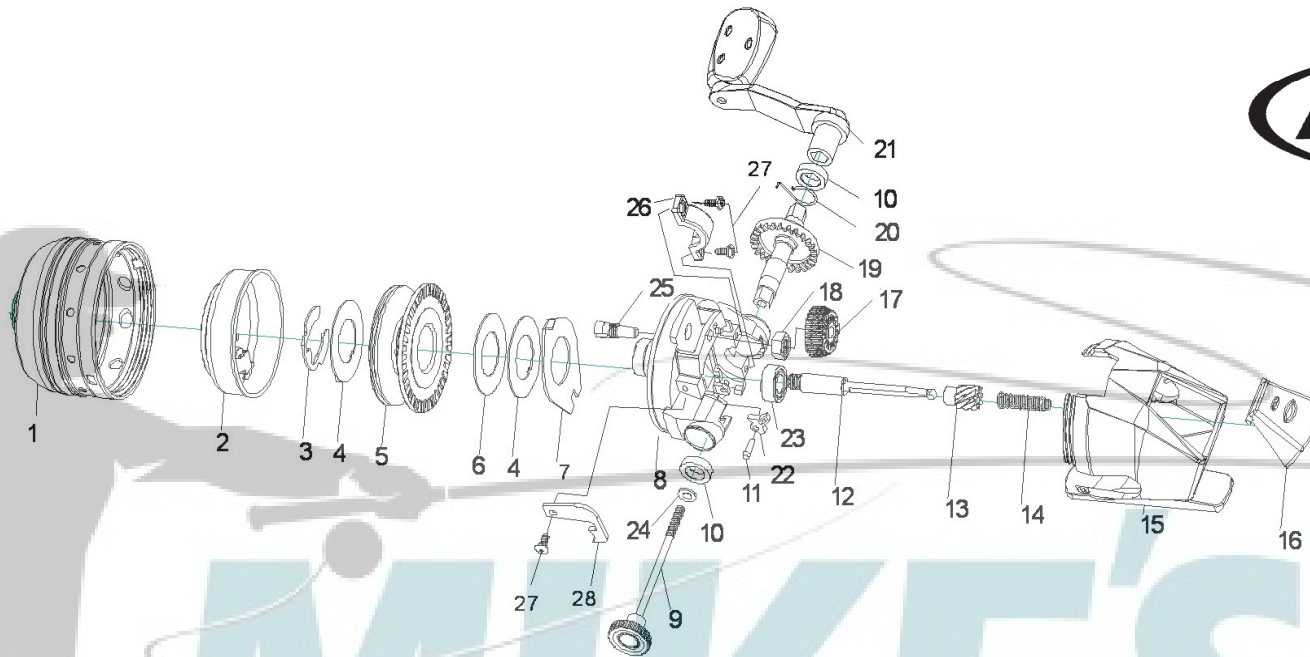

MODEL CWSC06

BER-SC-CWSC06-01

ITEM	DESCRIPTION	SAP#	ITEM	DESCRIPTION	SAP#	ITEM	DESCRIPTION	SAP#
1	FRONT COVER ASM	1346838	11	A/R PIN	1346848	21	HANDLE ASM	1346857
2	P.U.H. ASM	1346839	12	MAIN SHAFT	1346849	22	A/R PAWL	1346858
3	RETAINING RING	1346840	13	PINION	1346850	23	BEARING	1346859
4	KEY WASHER	1346841	14	MAIN SHAFT SPRING	1346851	24	HANDLE SCREW WASHER	1346860
5	SPOOL ASM	1346842	15	REAR COVER	1346852	25	DRAG SCREW	1346861
6	DRAG WASHER	1346843	16	THUMB BUTTON	1346853	26	PILLOW BLOCK	1358394
7	SPRING WASHER	1346844	17	DRAG KNOB	1346854	27	SCREW	1358395
8	FRAME ASM	1346845	18	DRAG NUT	1322440	28	RETAINING WASHER 2	1346864
9	CRANK MTG SCREW	1346846	19	DRIVE GEAR	1346855			
10	BUSHING	1346847	20	A/R SPRING	1346856			