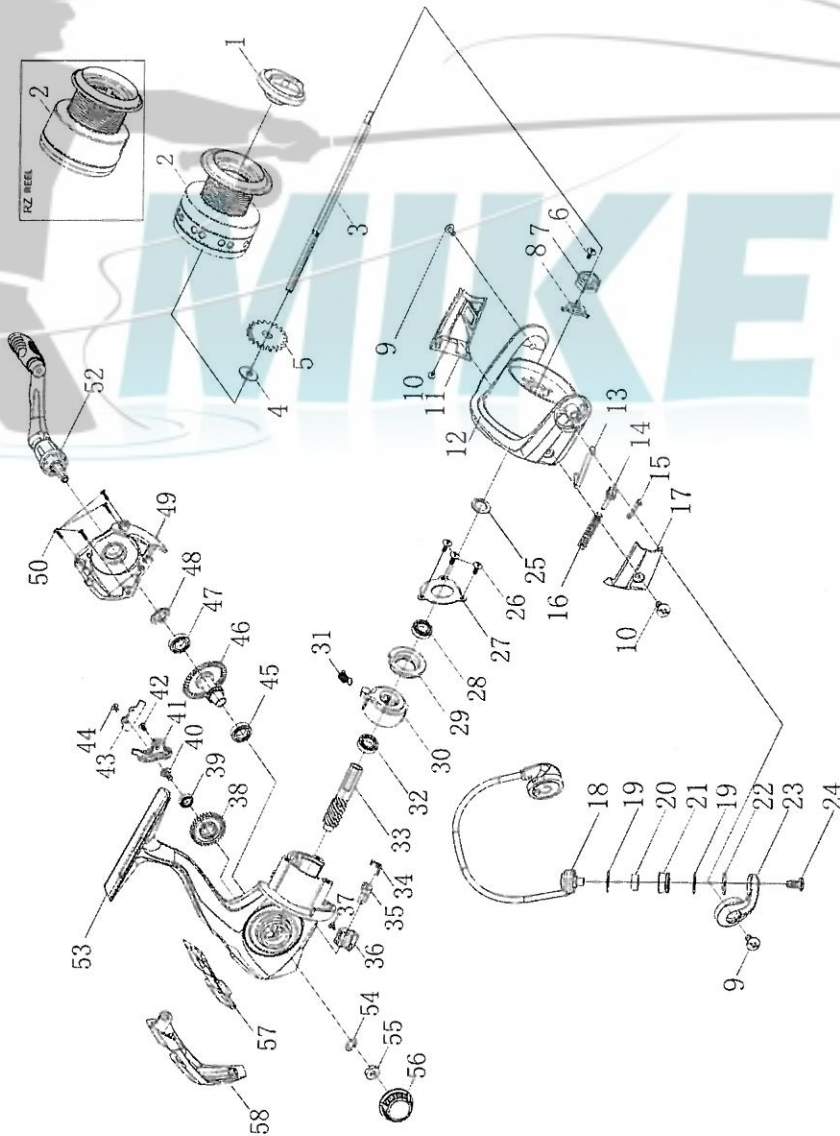

MIT SP AVOCET RZ4000 RZT4000 00

NO.	PARTS DESCRIPTION	AVRZ4000	AVRZT4000
1	DRAG KNOB ASSY	1347567	1315714
2	SPOOL ASSY	1347593	1347601
3	MAIN SHAFT	1276819	1276819
4	MAIN SHAFT WASHER	1276821	1276821
5	MAIN SHAFT RATCHET	1276822	1276822
6	HEX NUT RETAINER SCREW	1276823	1276823
7	ROTOR NUT	1276824	1276824
8	ROTOR RETAINER PLATE	1276825	1276825
9	ROTOR ARM SCREW	1276826	1276826
10	BAIL ARM COVER SCREW	1276827	1276827
11	ROTOR WEIGHT COVER	1276832	1276833
12	ROTOR ASSY	1347594	1347602
13	BAIL TRIP LEVER	1276852	1276852
14	BAIL ARM SPRING GUIDE	1276854	1276854
15	BAIL ARM SPRING SHAFT	1276856	1276856
16	BAIL ARM SPRING	1276859	1276859

MIKES REEL REPAIR