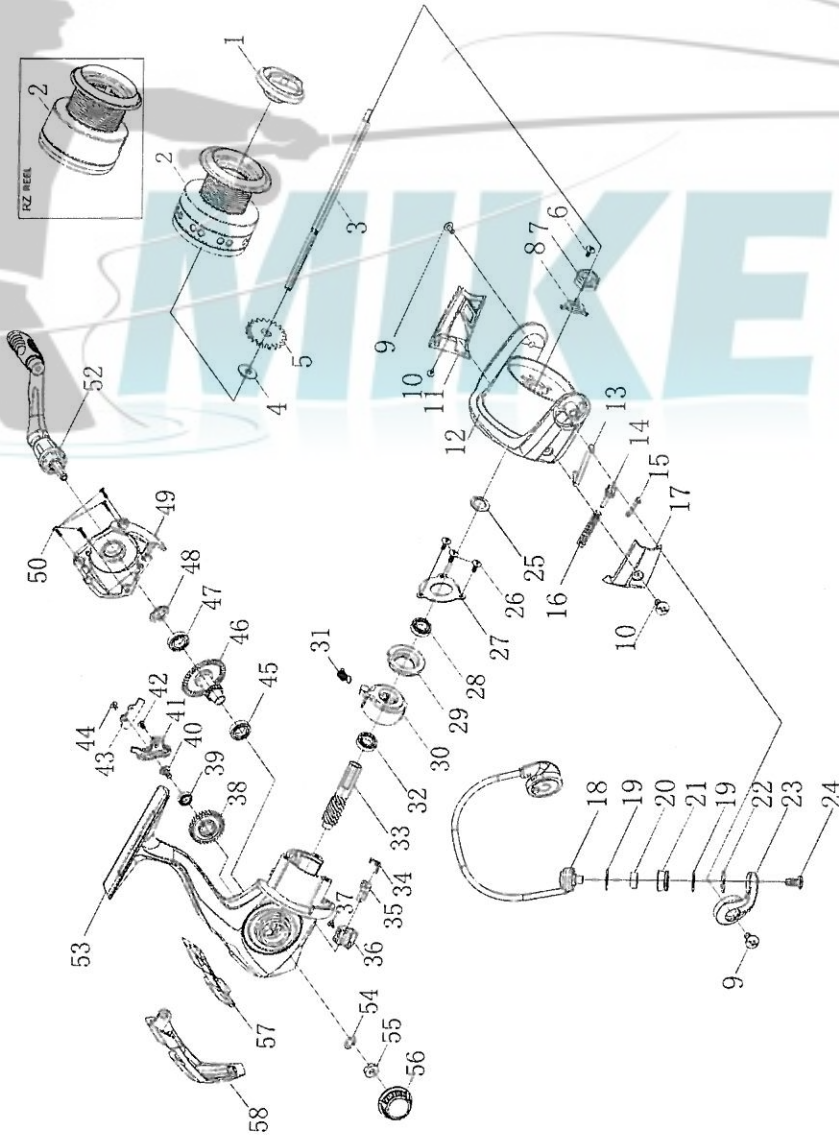

MIT SP AVOCET RZ4000 RZT4000 00

NO.	PARTS DESCRIPTION	AVRZ4000	AVRZT4000
1	DRAG KNOB ASSY	1347567	1315714
2	SPOOL ASSY	1347593	1347601
3	MAIN SHAFT	1276819	1276819
4	MAIN SHAFT WASHER	1276821	1276821
5	MAIN SHAFT RATCHET	1276822	1276822
6	HEX NUT RETAINER SCREW	1276823	1276823
7	ROTOR NUT	1276824	1276824
8	ROTOR RETAINER PLATE	1276825	1276825
9	ROTOR ARM SCREW	1276826	1276826
10	BAIL ARM COVER SCREW	1276827	1276827
11	ROTOR WEIGHT COVER	1276832	1276833
12	ROTOR ASSY	1347594	1347602
13	BAIL TRIP LEVER	1276852	1276852
14	BAIL ARM SPRING GUIDE	1276854	1276854
15	BAIL ARM SPRING SHAFT	1276856	1276856
16	BAIL ARM SPRING	1276859	1276859

MIKES REEL REPAIR