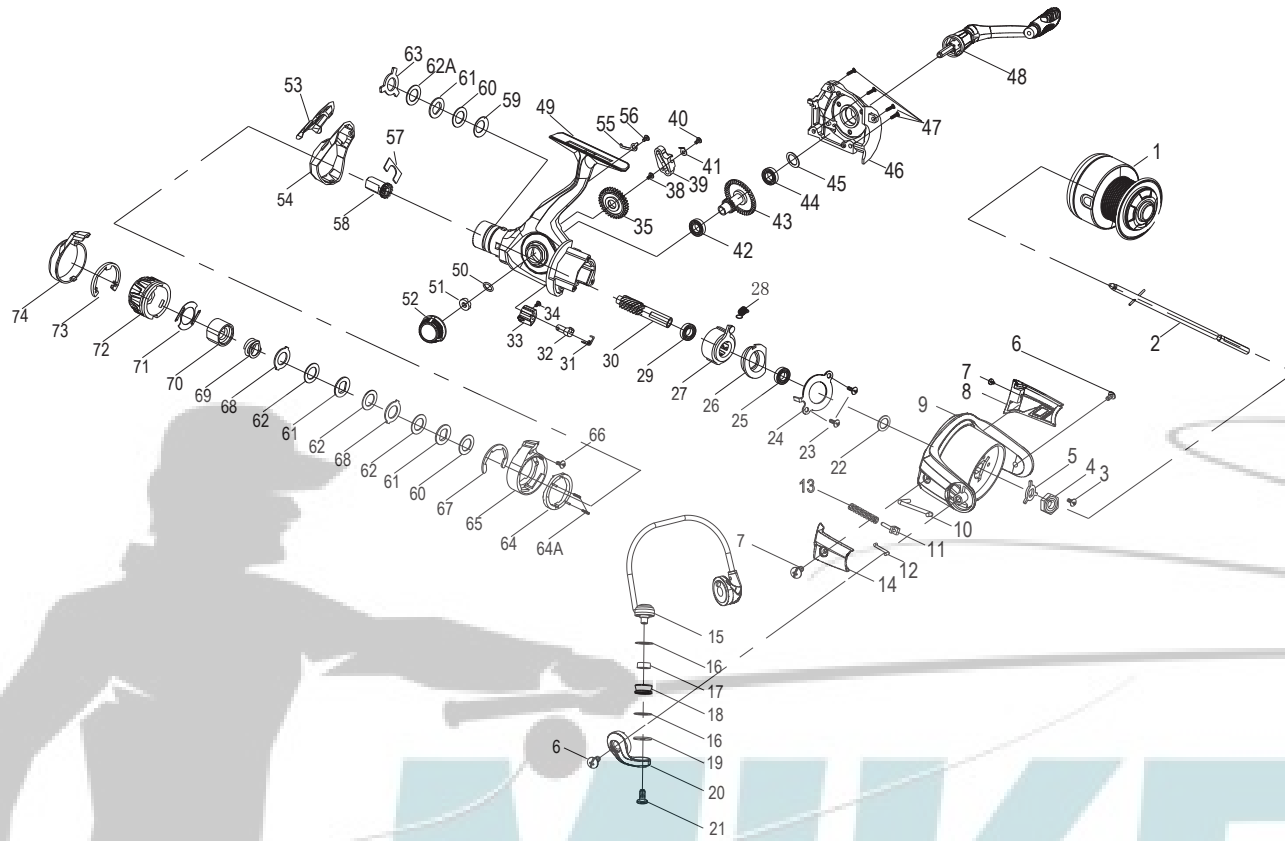

MITCHELL®

AVOCET® IV

Model

AVRZ-1000R

NO.	PARTS DESCRIPTION	AVRZ-1000R
41	SLIDER CLIP	1288036
42	MAIN BODY BUSHING	1277342
43	MAIN GEAR	1277344
44	SIDE COVER BALL BEARING	1276913
45	MAIN GEAR WASHER	1277355
46	SIDE COVER(including trim)	1347609
47	SIDE COVER SCREW	1276915
48	HANDLE ASSY	1347537
49	MAIN BODY(including trim)	1347610
50	O RING	1277376
51	HANDLE RETRIEVE WASHER	1277377
52	HANDLE CAP	1347539
53	SMALL REAR COVER	1347611
54	REAR COVER	1347612
55	RAPID DRAG CLICKER	1288054
56	RAPID DRAG CLICKER SCREW	1288055
57	GATE WASHER	1288056
58	DRAG SLEEVE	1288057
59	RAPID DRAG SPRING WASHER	1288058
60	RAPID DRAG WASHER	1288059
61	METAL WASHER	1288060
62	DRAG WASHER	1288061
62A	RAPID DRAG WASHER	1293121
63	DRAG SQUARED WASHER	1288062
64	RAPID DRAG RAMP	1288063
64A	RAPID DRAG RAMP SPRING	1288064
65	RAPID DRAG KNOB	1288065
66	RAPID DRAG COVER SCREW	1288066
67	RAPID DRAG CLIP	1288067
68	REAR DRAG SQUARED WASHER	1288068
69	DRAG SPRING	1288069
70	REAR DRAG NUT	1288070
71	REAR DRAG CLICKER	1288071
72	REAR DRAG KNOB	1288072
73	REAR DRAG LOCK RING	1288073
74	RAPID DRAG COVER	1288074

NO.	PARTS DESCRIPTION	AVRZ-1000R
20	BAIL ARM	1347553
21	ROLLER SCREW	1276884
22	ONE WAY CLUTCH WASHER	1276885
23	ONE WAY CLUTCH COVER SCREW	1276886
24	ONE WAY CLUTCH COVER	1371161
25	PINION UP BALL BEARING	1276888
26	ONE WAY CLUTCH SUPPORT	1276889
27	ONE WAY CLUTCH ASSY (including sleeve)	1276891
28	A/R PULLING SPRING	1276893
29	PINION DOWN BALL BEARING	1277327
30	PINION GEAR	1277328
31	A/R SPRING	1277329
32	A/R SHAFT	1277330
33	A/R SWITCH	1276899
34	A/R SWITCH SCREW	1276900
35	OSCILLATION GEAR	1277333
38	OSCILLATION GEAR SCREW	1277335
39	SLIDER	1288033
40	SLIDER SCREW	1288035