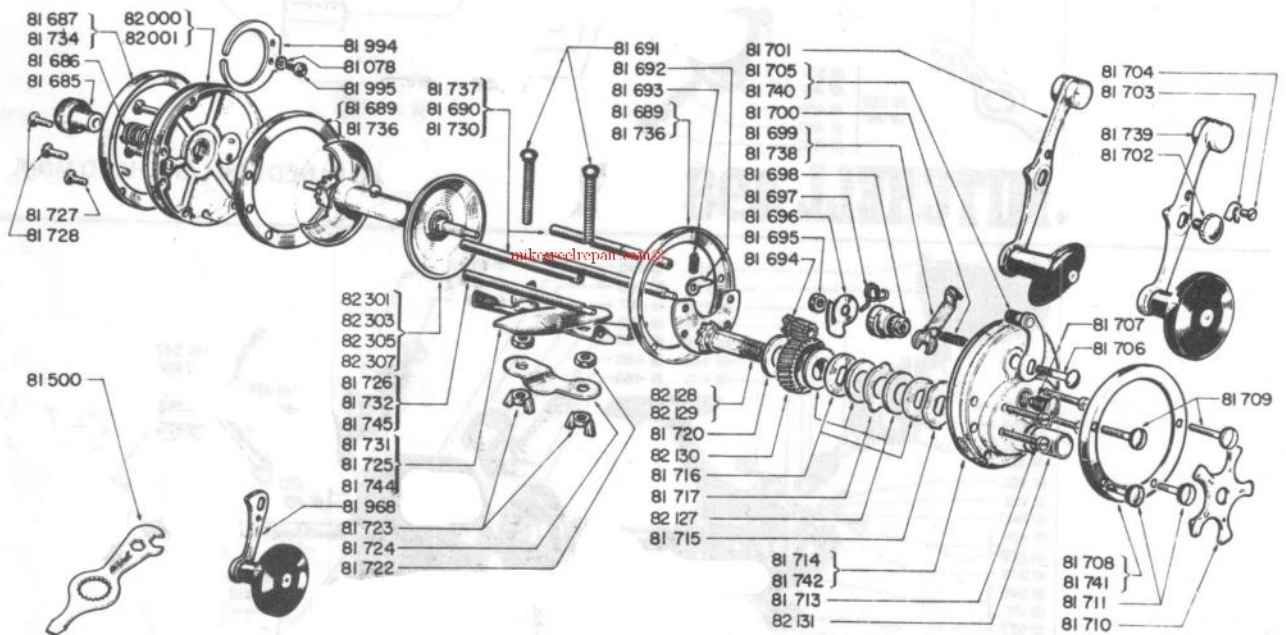

# MITCHELL 600 SERIES

For Parts & Service Call  
Toll Free 1-888-404-1119  
[www.mikesreelrepair.com](http://www.mikesreelrepair.com)

# MITCHELL 620 SERIES

For Parts & Service Call  
Toll Free 1-888-404-1119  
[www.mikesreelrepair.com](http://www.mikesreelrepair.com)