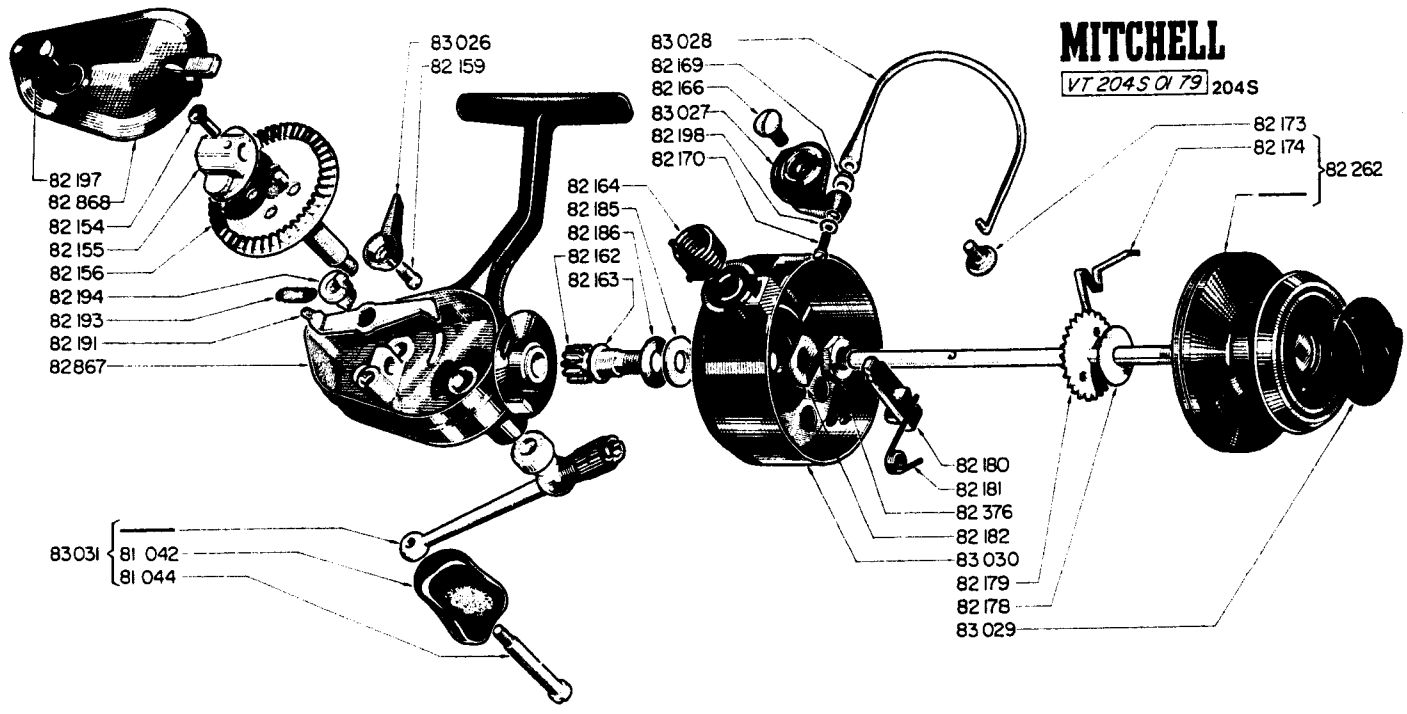

204S

CODE NO.	DESCRIPTION	SUGGESTED RETAIL
81042	Handle Knob	.60
81044	Handle Knob Screw	.60
82154	Oscillation Slide Lock	.25
82155	Oscillation Slide	.40
82156	Drive Gear	3.00
82159	Anti Reverse Lever Screw	.40
82162	Pinion Gear	1.70
82163	Thrust Washer	.25
82164	Bail Spring	.40
82166	Bail Lock Screw	.45
82169	Line Guide	2.40
82170	Line Guide Screw	.40
82173	Bail Screw N 2	.45
82174	Click Spring	.40
82178	Drag Washer	.25
82179	Axle	1.70
82180	Bail Trip	.40
82181	Bail Trip Spring	.25
82182	Keyed Washer	.25
82185	Rotating Head Washer	.25
82186	Shims to Adj. Head Pinion Gear	.40
82191	Anti Reverse Dog	1.10
82193	Anti Reverse Spring	.25
82194	Anti Reverse Cam	.45
82197	Side Plate Screw	.40
82198	Bail Wire Lock Washer	.25
82262	Spool Complete	2.15
82376	Hex Nut	.30
82867	Housing	9.75
82868	Cover Plate	1.85
83026	Anti Reverse Lever	.50
83027	Bail Wire Mount	1.05
83028	Bail Wire	3.85
83029	Drag Adjusting Knob	1.50
83030	Rotating Head	3.60
83031	Handle Complete	5.25