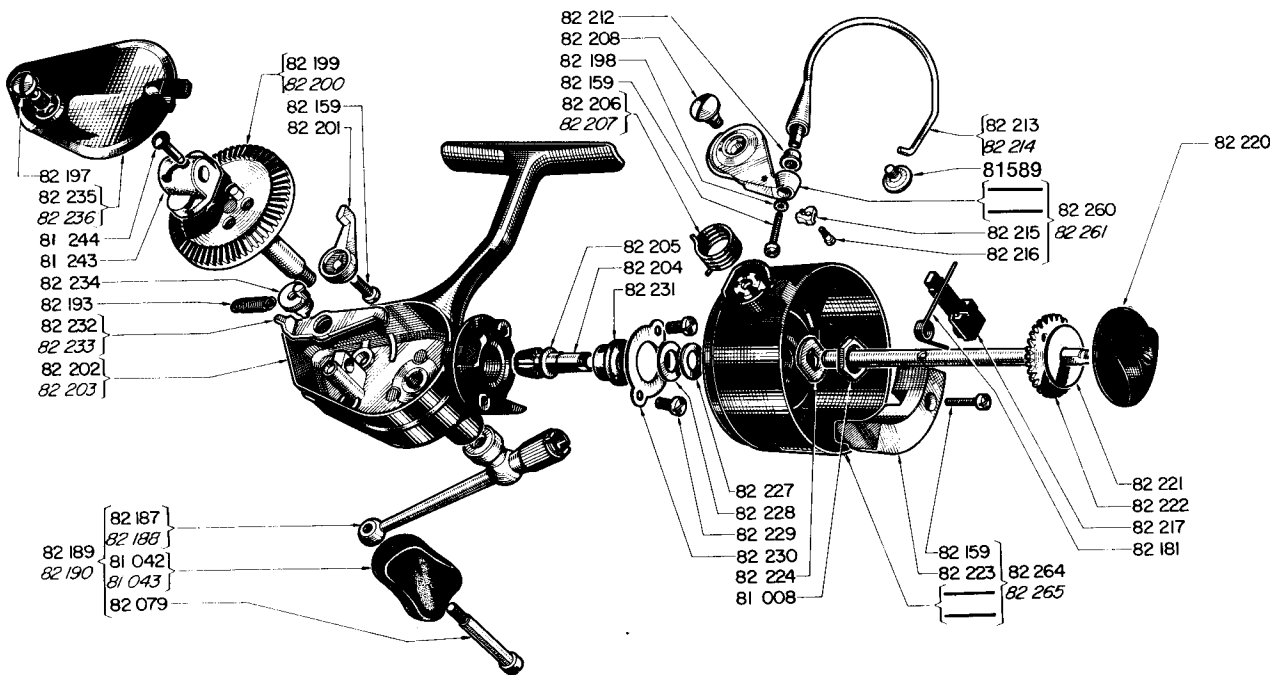

garcia MITCHELL 204

ITEMS IN RED FOR LEFT HAND MOD

garcia MITCHELL 206 207

SPOOLS LISTED SEPARAT