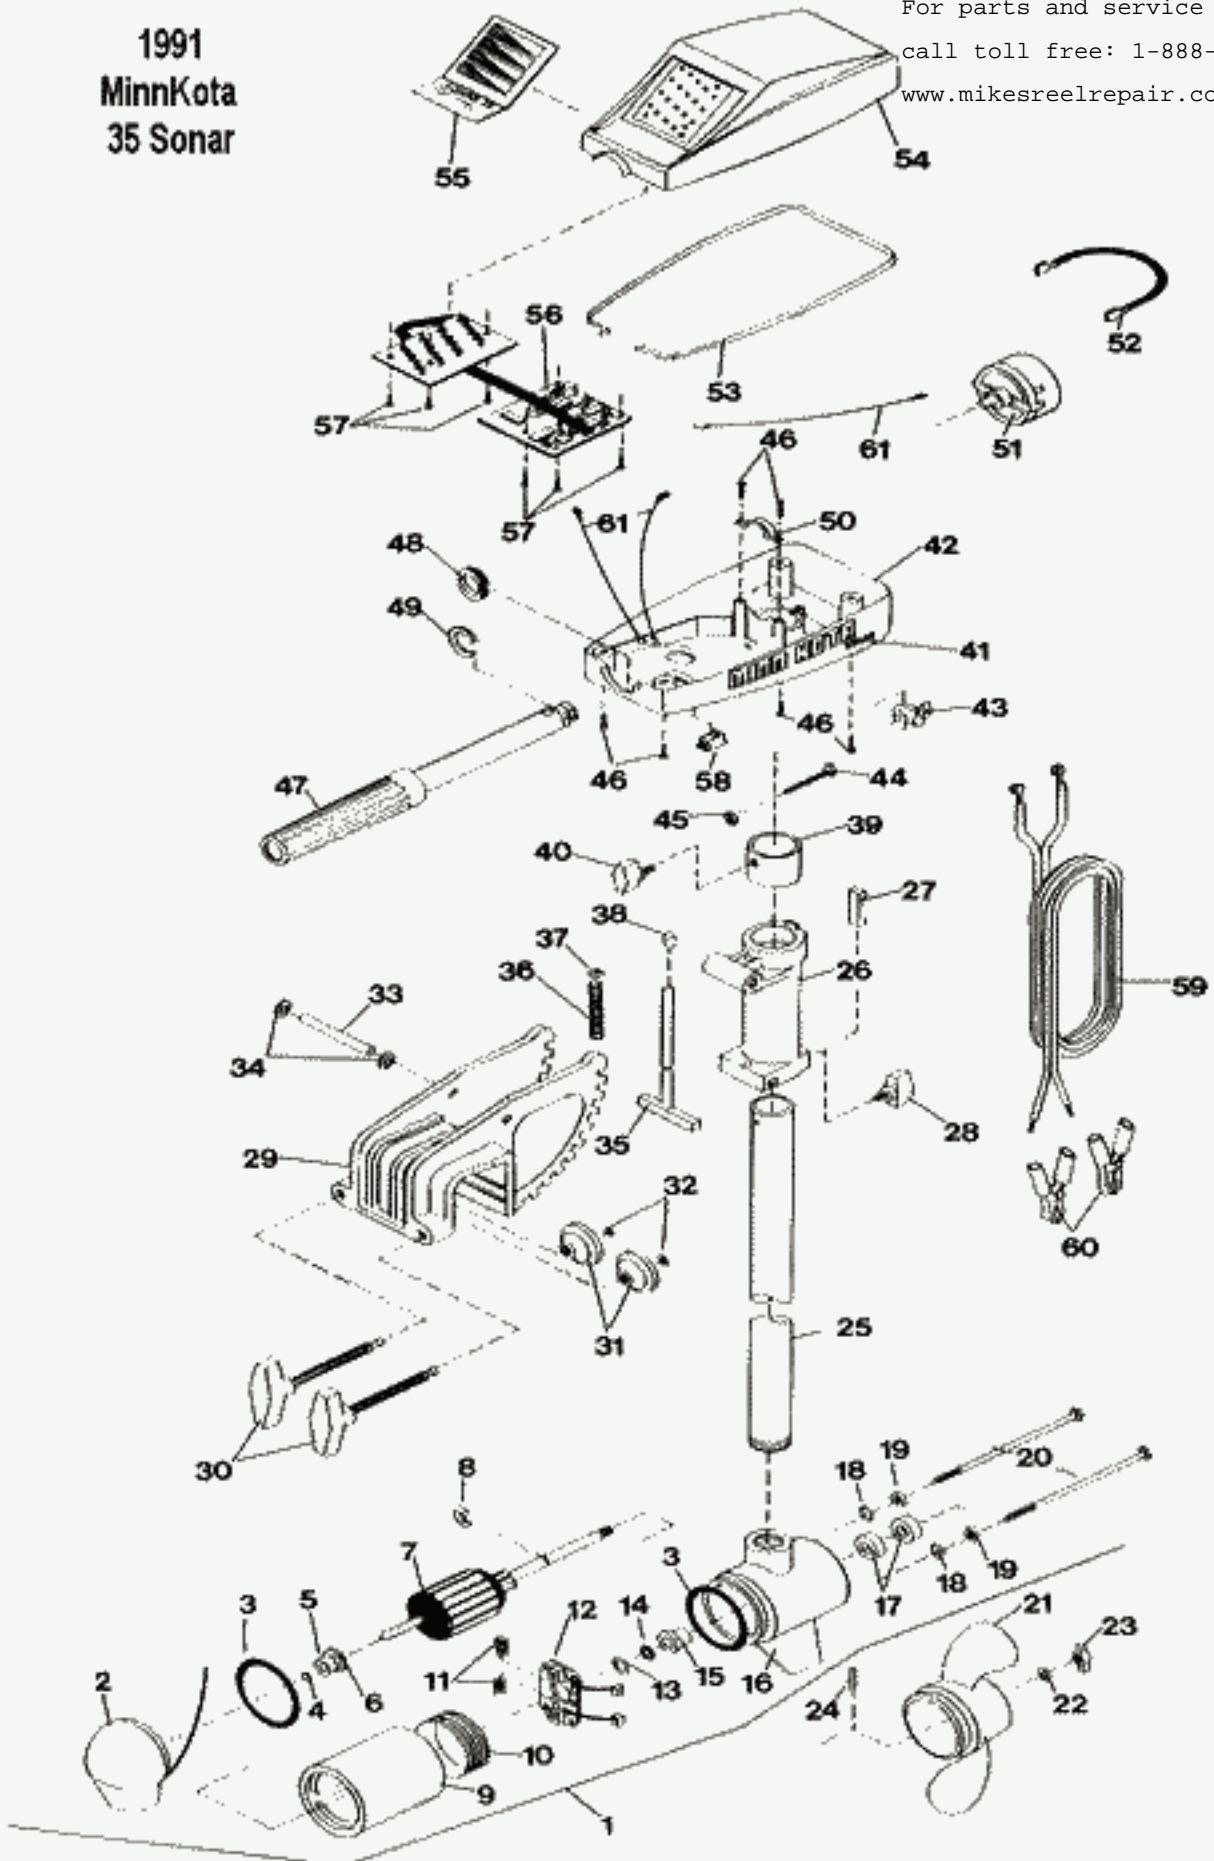

1991
MinnKota
35 Sonar

For parts and service
call toll free: 1-888-404-1119
www.mikesreelrepair.com

Item No.	Part No.	Description	Item No.	Part No.	Description
1	203-7005	Motor Assembly (complete)	31	201-1710	Clamp Screw Washer (2 req'd)
2	403-020	Front End Bell w/401-600 Bearing and Transducer Assembly	32	201-3010	Retaining Ring (2 req'd)
3	401-460	O-Ring (2 req'd)	33	201-0500	Hinge Pin
4	401-050	Thrust Disc	34	201-3100	Speed Nut (2 req'd)
5	401-600	Bearing	35	203-3600	T-Bar
6	405-301	Bearing Retainer	36	201-2700	T-Bar Spring
7	403-204	Armature	37	201-3000	E-Ring
8	401-300	E-Ring	38	201-0100	Tilt Lock Button
9	403-252	Center Section w/Magnets	39	203-1501	Collar
10	403-242	Speed Coils	40	201-1360	Depth Collar Set Screw
11	401-080	Brush Spring (2 req'd)	41	203-5670	Decal-Control Box (2 req'd)
12	401-401	Brush Plate Assembly	42	206-2522	Control Box
13	401-170	Steel Washer	43	201-2910	Strain Relief
14	401-171	Thrust Washer	44	203-3400	Control Box Screw
15	401-000	Shoulder Bushing	45	201-3110	Hex Nut
16	403-031	Rear End Bell	46	201-2100	Cover Screw (6 req'd)
17	401-481	Seal (2 req'd)	47	203-0990	Handle Assembly
18	401-462	Thru Bolt O-Ring (2 req'd)	48	201-0010	Handle Bearing (Outer)
19	401-172	Thru Bolt Washer (2 req'd)	49	201-0000	Handle Bearing (Inner)
20	403-351	Thru Bolt (2 req'd)	50	201-0030	Bearing Cap (Handle)
21	203-1151	Propeller	51	203-4020	Switch-4 Speed
22	201-1720	Propeller Washer	52	202-0310	Connecting Wire
23	203-3110	Propeller Nut	53	206-6900	Gasket-Cover
24	208-2600	Drive Pin (Shear Pin)	54	203-0220	Control Box Cover
25	203-2000	Tube—30"	55	203-5660	Decal-Cover 35 Sonar
26	203-1820	Hinge	56	203-4050	Control Board Assembly
27	203-2800	Tension Block	57	230-3410	Screw (6 req'd)
28	203-1320	Steering Tension Set Screw	58	203-4040	Switch-On/Off
29	203-1910	Mounting Bracket	59	203-0620	Leadwire (Includes Battery Clips and Terminals)
30	201-1370	Clamp Screw (2 req'd)	60	201-0700	Battery Clips (2 req'd)
			61	203-0301	Connecting Wire (3 req'd)