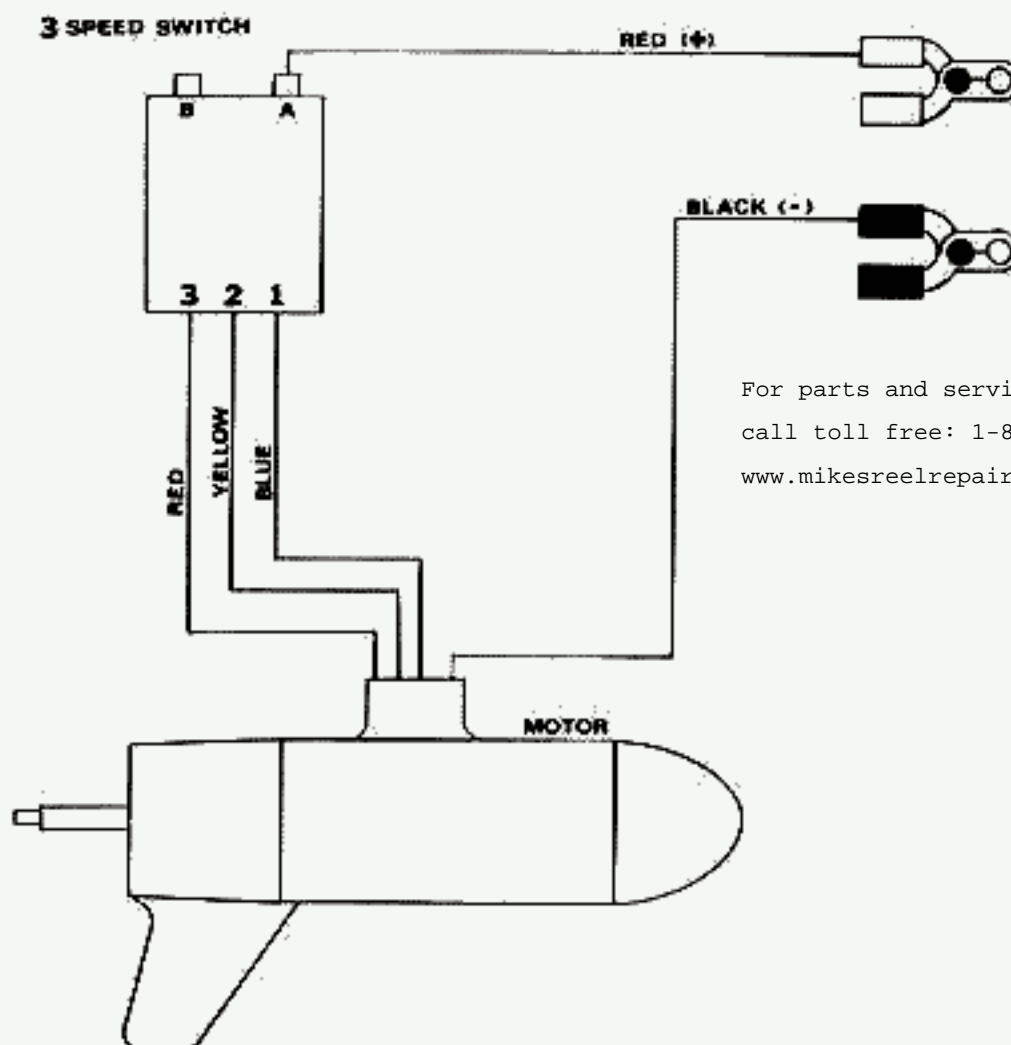

WIRING DIAGRAM

For parts and service
call toll free: 1-888-404-1119
www.mikesreelrepair.com