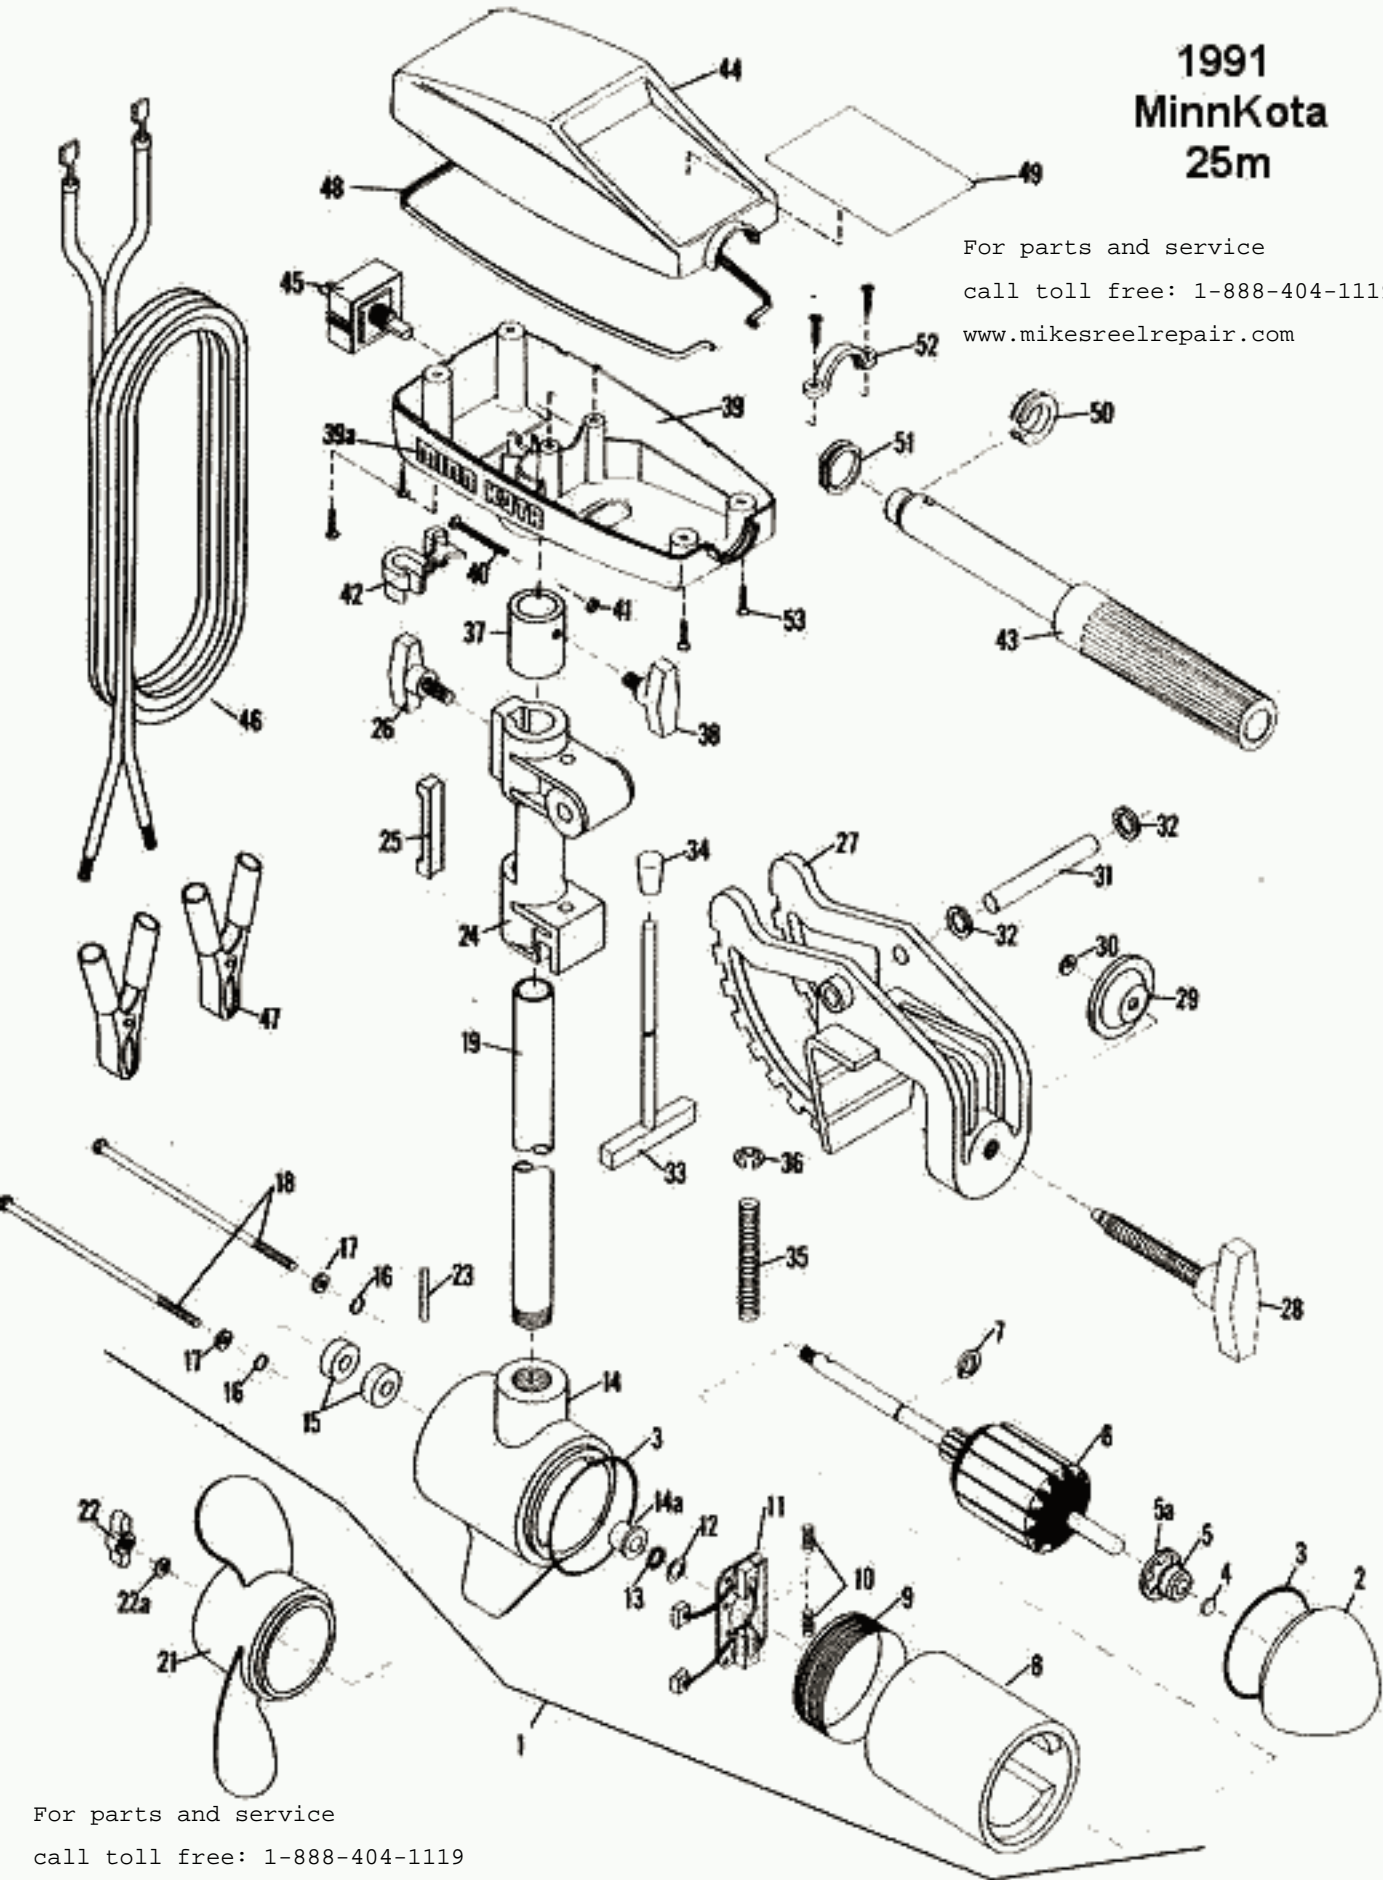

# 1991 MinnKota 25m

For parts and service  
call toll free: 1-888-404-1119  
[www.mikesreelrepair.com](http://www.mikesreelrepair.com)

For parts and service  
call toll free: 1-888-404-1119  
[www.mikesreelrepair.com](http://www.mikesreelrepair.com)

## 1991 MinnKota 25m Parts Listing

Item No.	Part No.	Description	Item No.	Part No.	Description	Item No.	Part No.	Description
1	202-1040	Motor Assembly 25M (complete)	18	403-351	Thru Bolt (2 req'd.)	38	201-1360	Depth Collar Set Screw
2	401-020	Front End Bell	19	201-2000	Tube—27"	39	201-2520	Control Box
3	401-460	O-Ring (2 req'd.)	21	203-1151	Propeller	39A	201-6600	Decal—Control Box (2 req'd.)
4	401-050	Thrust Disc	22	203-3110	Propeller Nut	40	201-3420	Control Box Screw
5	401-600	Bearing	22A	201-1720	Propeller Washer	41	201-3110	Hex Nut
5A	405-302	Bearing Retainer	23	208-2600	Shear Pin	42	201-2910	Strain Relief
6	402-204	Armature	24	201-1800	Hinge	43	202-0960	Handle Assembly
7	401-300	E-Ring	25	201-2800	Tension Block	44	201-0220	Control Box Cover
8	402-251	Center Section w/ Magnets	26	203-1320	Steering Tension Set Screw	45	202-4000	Switch—3 Speed
9	402-240	Speed Coil	27	201-1900	Bracket	46	202-0600	Lead Wire (includes Battery Clips and Terminals)
10	401-080	Brush Spring (2 req'd.)	28	201-1370	Clamp Screw	47	201-0700	Battery Clips (2 req'd.)
11	401-401	Brush Plate Assembly	29	201-1710	Clamp Screw Washer	48	201-6900	Gasket—Cover
12	401-170	Steel Washer	30	201-3010	Retaining Ring	49	202-5660	Decal—Cover 25M
13	401-171	Thrust Washer	31	201-0500	Hinge Pin	50	201-0000	Handle Bearing (inner)
14	401-031	Rear End Bell	32	201-3100	Speed Nut (2 req'd.)	51	201-0010	Handle Bearing (outer)
14A	401-000	Shoulder Bushing	33	201-3600	T-Bar	52	201-0030	Bearing Cap
15	401-461	Seal (2 req'd.)	34	201-0100	Till Lock Button	53	201-2100	Screw—Cover (6 req'd.)
16	401-462	Thru Bolt O-Ring (2 req'd.)	35	201-2700	T-Bar Spring			
17	401-172	Thru Bolt Washer (2 req'd.)	36	201-3000	E-Ring			
			37	201-1501	Collar			