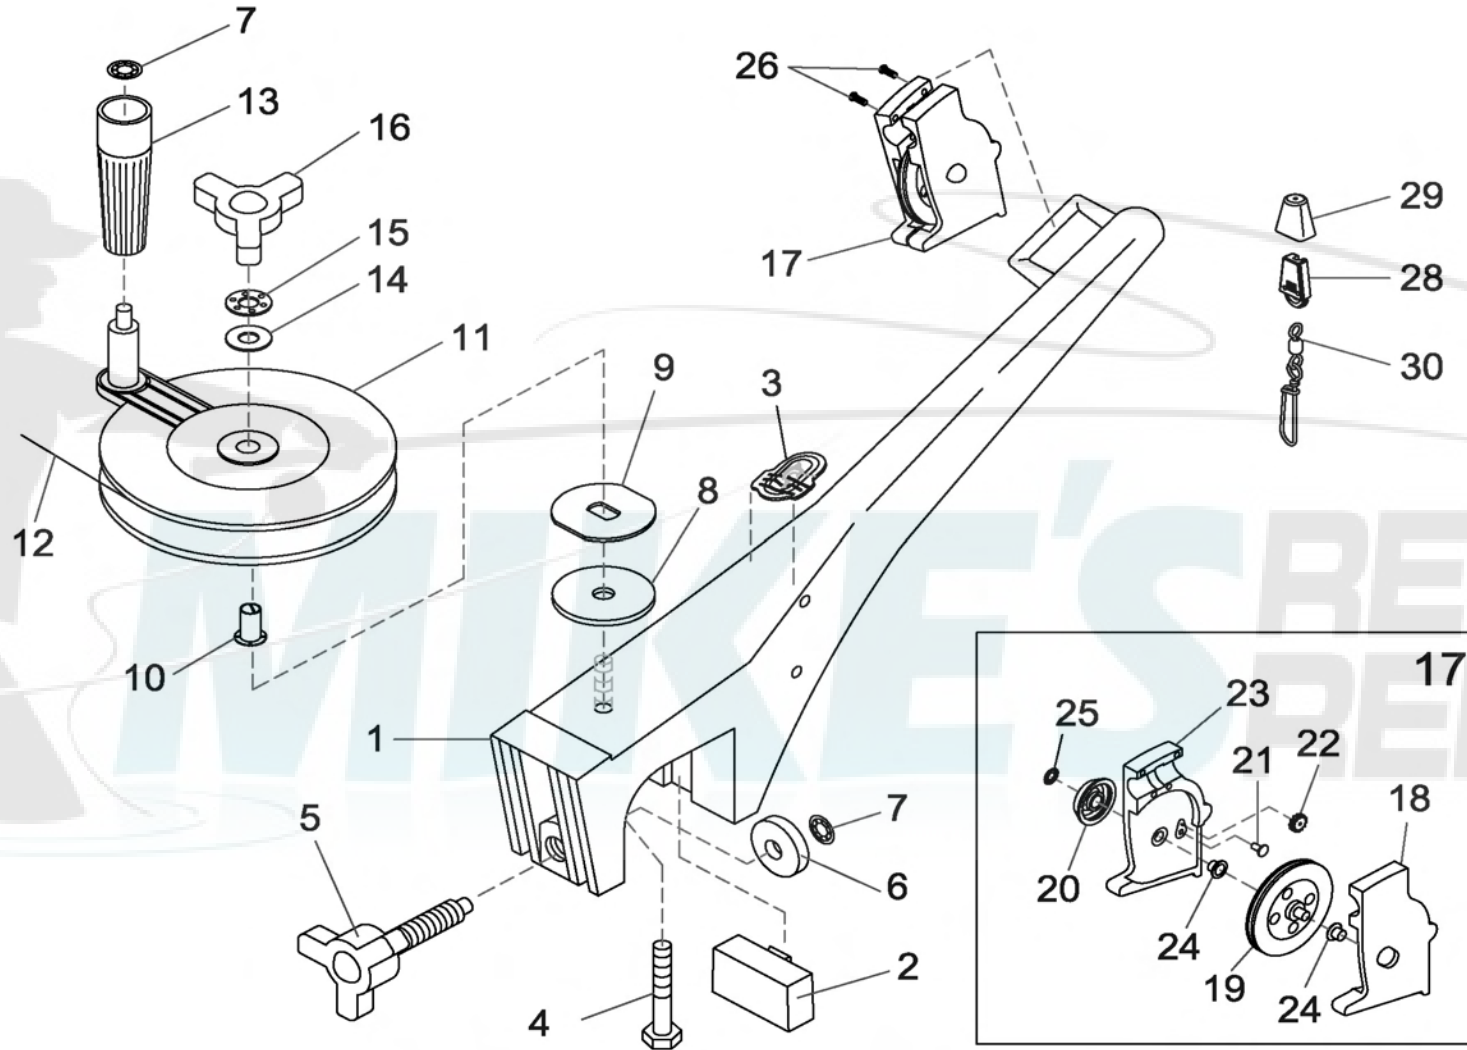

MINI-TROLL™

1901200

In the U.S.A., replacement parts may be ordered directly from CANNON Parts Dept., 121 Power Drive, Mankato, Minnesota 56001. In Canada, parts may be ordered from any of the Canadian Authorized Service Centers shown on the enclosed list. Be sure to provide the MODEL and SERIAL numbers of your downrigger when ordering parts. Please use the correct part numbers from the parts list. Payment for any parts ordered from the CANNON parts department, may be by cash, personal check, Discover Card, MasterCard or VISA. To order, call 1-800-227-6433 or FAX 1-800-527-4464.

1	0330001	MINI TROLL FRAME	16	0349002	SPOOL ADJUST KNOB
2	3391500	SPACER BLOCK	17	0444001	SWIVEL HEAD ASSEMBLY W/ COUNTER
3	0327001	DECAL - NOSE, MINI-TROLL	18	0267001	▶SIDE PLATE (RH)
4	9040380	HEX HEAD BOLT 3/8"-24 x 2" LONG	19	0269726	▶PULLY - SWIVEL HEAD
5	2998902	KNOB AND CLAMP SCREW ASSEMBLY	20	0325002	▶COUNTER - SWIVEL HEAD
6	9100010	CLAMP PAD	21	0333001	▶GEAR - INTERMEDIATE, SWIVEL HEAD
7	9100690	RETAINING RING - PUSH ON [2.EA]	22	0333002	▶GEAR - REDUCTION, SWIVEL HEAD
8	1264670	CLUTCH PAD	23	0367004	▶SIDE PLATE (LH), W/ COUNTER
9	0367002	CLUTCH PLATE	24	9010070	▶HDW BEARING BRASS[2.EA]
10	9010512	SPOOL BEARING - NYLINER	25	9100690	▶CLAMP - RING, PUSH ON
11	0387001	REEL - MINI TROLL	26	9370010	PHILLIPS PAN HEAD SCREW #4 x 1/2"
12	3775392	SPOOL CABLE SS [150.FT]	27	2994890	*BAG ASSEMBLY - MOUNTING, MINITROLL
13	0240591	CRANK HANDLE	28	9100100	>TERMINATOR
14	9010310	WASHER - THRUST	29	9100101	>TERMINATOR CUSHION
15	9010280	BEARING - THRUST	30	9100620	>TERMINATOR SNAP & SWIVEL