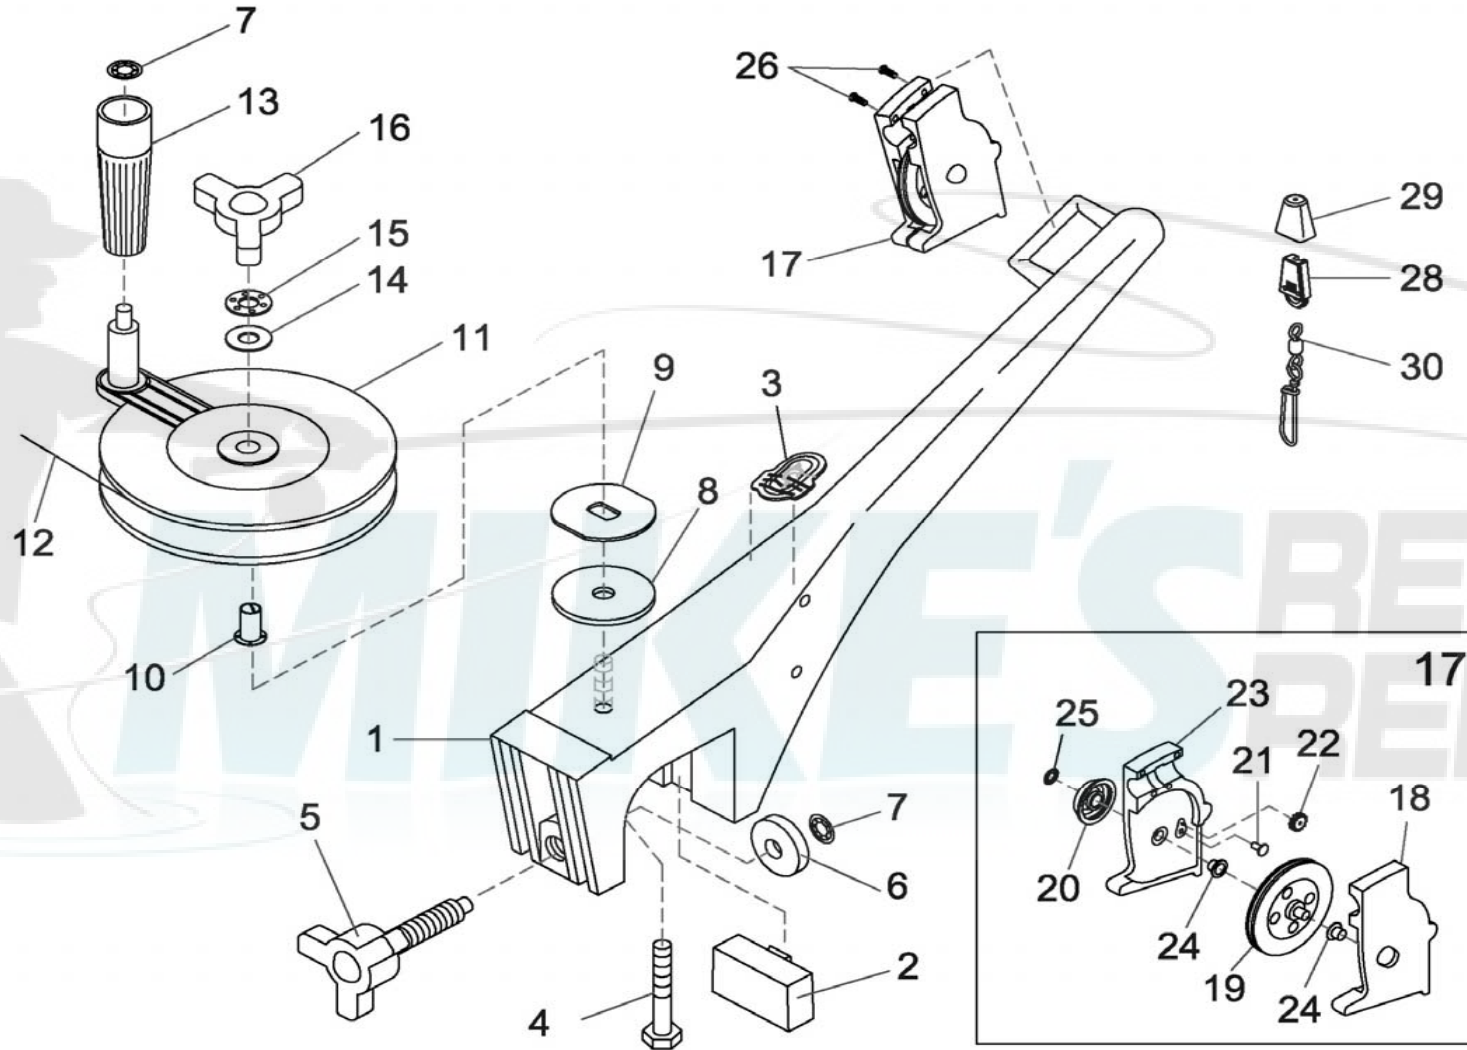

MINI-TROLL™
1901200

In the U.S.A., replacement parts may be ordered directly from CANNON Parts Dept., 121 Power Drive, Mankato, Minnesota 56001. In Canada, parts may be ordered from any of the Canadian Authorized Service Centers shown on the enclosed list. Be sure to provide the MODEL and SERIAL numbers of your downrigger when ordering parts. Please use the correct part numbers from the parts list. Payment for any parts ordered from the CANNON parts department, may be by cash, personal check, Discover Card, MasterCard or VISA. To order, call 1-800-227-6433 or FAX 1-800-527-4464.

1	0330001	MINI TROLL FRAME	16	0349002	SPOOL ADJUST KNOB
2	3391500	SPACER BLOCK	17	0444001	SWIVEL HEAD ASSEMBLY W/ COUNTER
3	0327001	DECAL - NOSE, MINI-TROLL	18	0267001	▶SIDE PLATE (RH)
4	9040380	HEX HEAD BOLT 3/8"-24 x 2" LONG	19	0269726	▶PULLY - SWIVEL HEAD
5	2998902	KNOB AND CLAMP SCREW ASSEMBLY	20	0325002	▶COUNTER - SWIVEL HEAD
6	9100010	CLAMP PAD	21	0333001	▶GEAR - INTERMEDIATE, SWIVEL HEAD
7	9100690	RETAINING RING - PUSH ON [2.EA]	22	0333002	▶GEAR - REDUCTION, SWIVEL HEAD
8	1264670	CLUTCH PAD	23	0367004	▶SIDE PLATE (LH), W/ COUNTER
9	0367002	CLUTCH PLATE	24	9010070	▶HDW BEARING BRASS[2.EA]
10	9010512	SPOOL BEARING - NYLINER	25	9100690	▶CLAMP - RING, PUSH ON
11	0387001	REEL - MINI TROLL	26	9370010	PHILLIPS PAN HEAD SCREW #4 x 1/2"
12	3775392	SPOOL CABLE SS [150.FT]	27	2994890	*BAG ASSEMBLY - MOUNTING, MINITROLL
13	0240591	CRANK HANDLE	28	9100100	>TERMINATOR
14	9010310	WASHER - THRUST	29	9100101	>TERMINATOR CUSHION
15	9010280	BEARING - THRUST	30	9100620	>TERMINATOR SNAP & SWIVEL