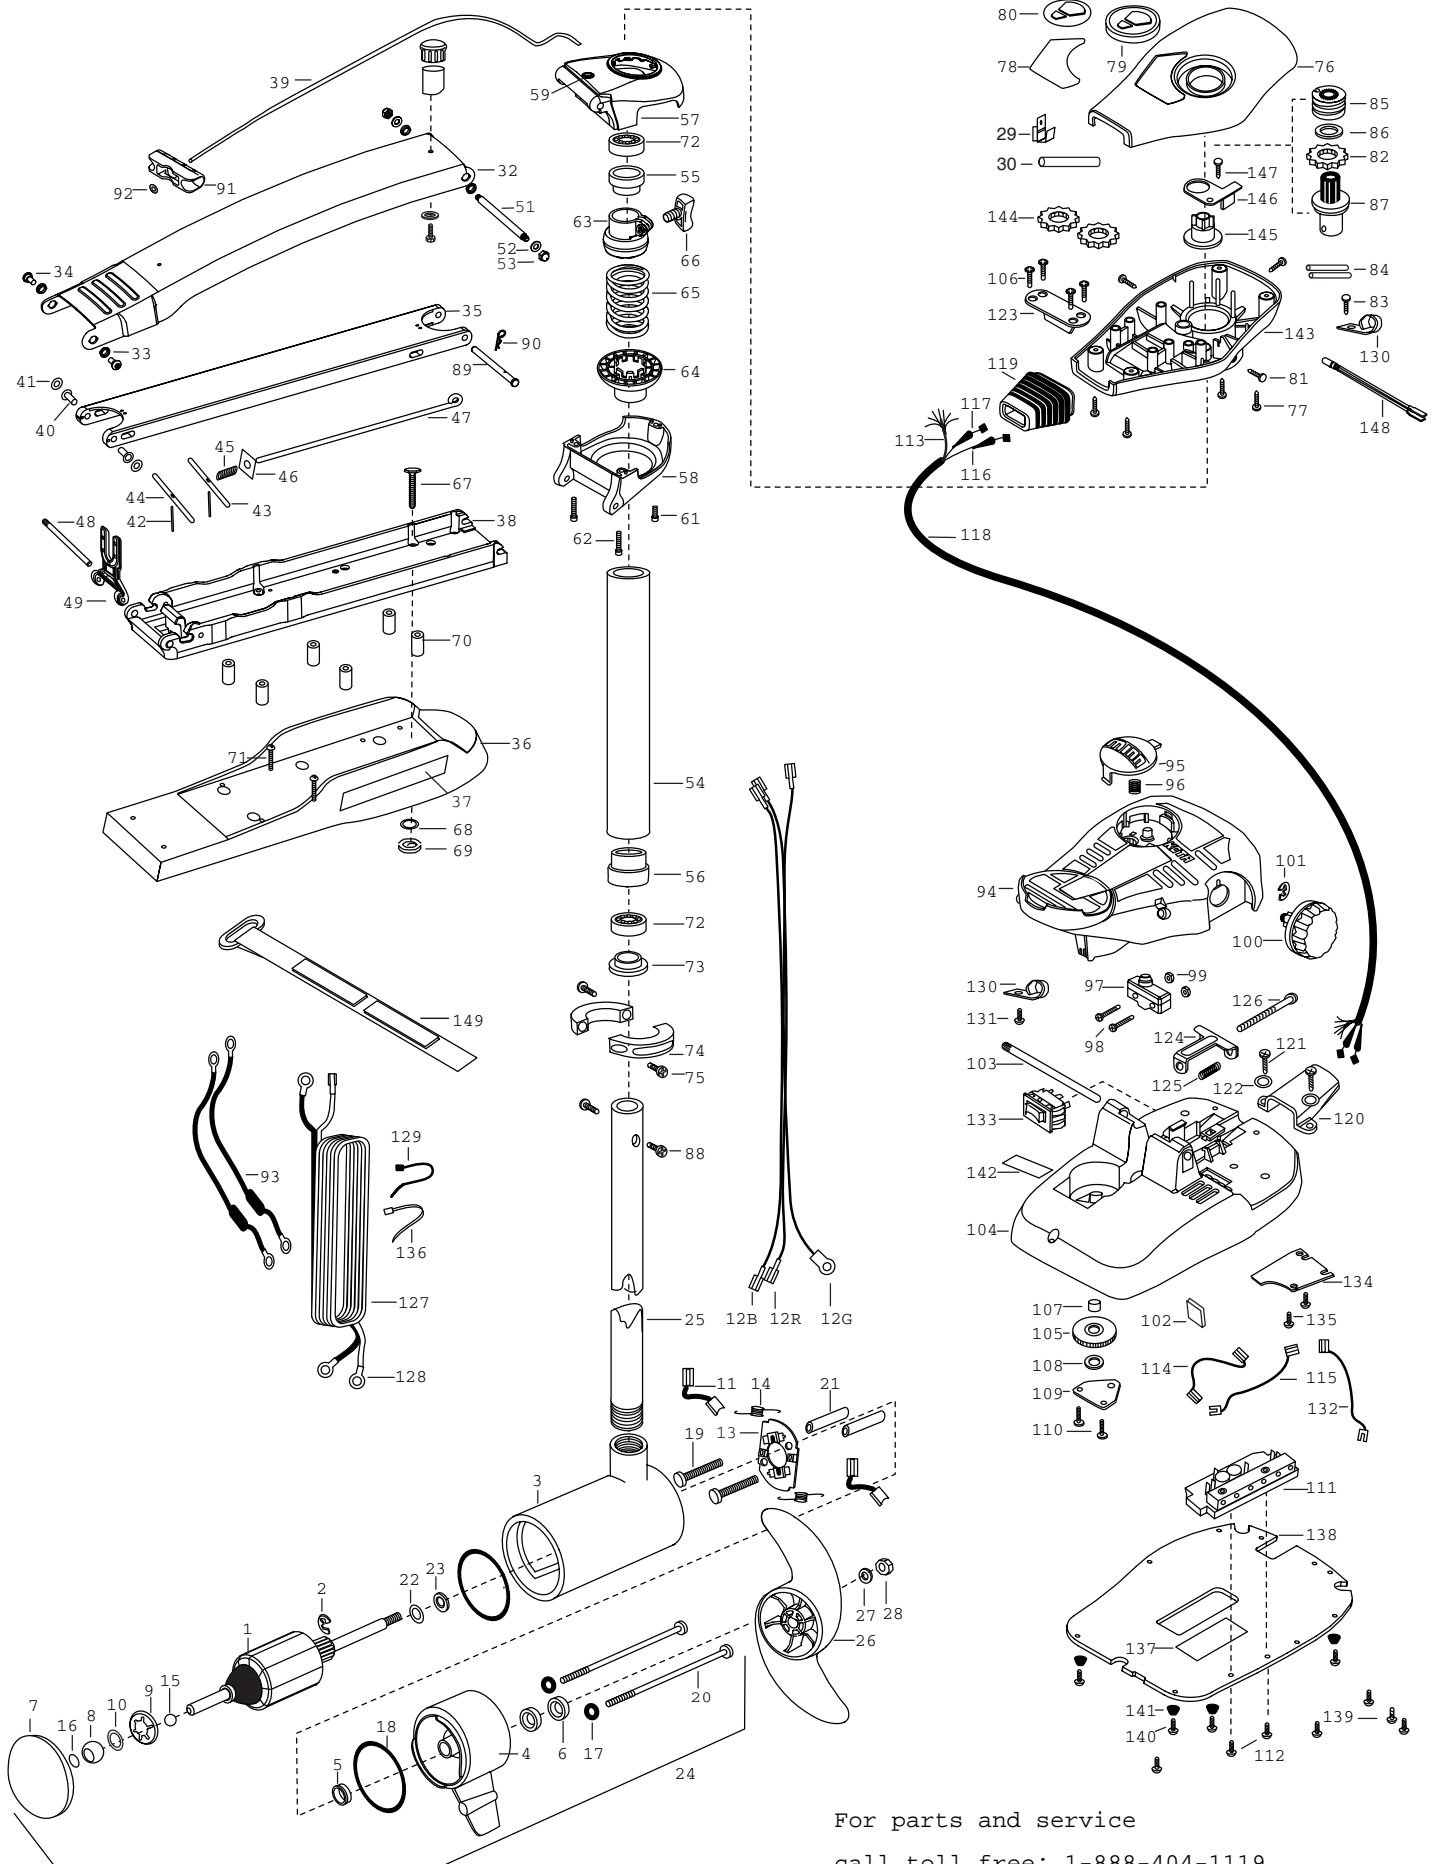

MAXXUM 101 - 52" & 62"

101 lbs Thrust
36 Volt 37 Amps
52 & 62" SHAFT

For parts and service
call toll free: 1-888-404-1119

www.mikesreelrepair.com

For parts and service
call toll free: 1-888-404-1119

www.mikesreelrepair.com

1	2-100-110	ARMATURE ASSEMBLY 36V 4 VARS FW 101#	52	9908236	WASHER 1/4 FLAT ZINC [2.EA]	103	2260511	PIN-PIVOT A/T FT PDL
2	788-040	RETAINING RING	53	2223100	NUT-TENSION 5/16-18 SS [2.EA]	104	2992102	FOOT PEDAL BASE/PIN ASSEMBLY
3	431-110	CENTER HOUSING ASSEMBLY 4.0 FW TXT MAX	■	2772016	TUBE W/BEARING RACE ASSEMBLY 52"	105	2262300	PULLEY FOOT PEDAL
4	2-300-160	BRUSH END HOUSING ASSEMBLY 4.0 FW TXT		2772014	TUBE W/BEARING RACE ASSEMBLY 62"	106	2223430	SCREW- #8 X3/4" PPH TYPE 25 SS [4.EA]
5	144-017	BEARING -FLANGE (SERVICE ONLY)	54	2272067	TUBE OUTER -24" 4 HOLES 52"	107	2260000	BEARING-PULLEY
6	880-025	**SEAL [2.EA]		2272068	TUBE OUTER -34" 4 HOLES 62"	108	2261705	WASHER-NYLATRON A/T
7	2-400-160	PLAIN END HOUSING ASSEMBLY 4.0	55	2266260	BEARING RACE- 565T	109	2266400	COVER-PULLEY ASSEMBLY
8	144-021	BEARING -SPHERICAL	56	2266220	BEARING RACE-STEEL	110	2301310	SCREW-8-18 X 1/2" SS [2.EA]
9	784-025	BEARING RETAINER	■	2991867	BOWGUARD ASSEMBLY-FT CTRL,MAX	111	2264012	CONTROL BOARD ASSEMBLY- MAX101
10	991-040	FELT WASHER	57	2772315	BRACKET BASE TOP/EYELET ASSEMBLY	112	2053414	SCREW 8-32 X 1/2 TRI-LOBE [2.EA]
11	188-094	BRUSH 4"W/TERMINAL [2.EA]	58	2771993	BRACKET BOTTOM/BEARING ASSEMBLY	113	2261218	WIRE HARNESS MAX 101
12B	640-017	BRUSH WIRE- BLACK 10 AWG 61 XLP	59	2772352	EYELET-ROPE KIT	114	2260325	WIRE,BLK W/GRN STRIPE 11 1/4"
12R	640-121	BRUSH WIRE- RED 10 AWG 62-1/2	61	2263402	SCREW 1/4-20 X 3/4" ZINC	115	2260326	WIRE,RED W/YEL STRIPE 16 1/2"
12G	640-303	GROUND WIRE- GREEN 10 AWG 61	62	2263404	SCREW, 1/4-20 X 2-1/4" SHCP [2.EA]	116	2267500	CABLE ASSEMBLY-RIGHT 5'
13	738-004	BRUSH PLATE - 4" TERMINAL	63	2261525	SPRING-SLEEVE UPPER	117	2267510	CABLE ASSEMBLY-LEFT 5'
14	975-041	SPRING -TORSION [2.EA]	64	2261535	SPRING SLEEVE, LOWER	118	2265430	CABLE JACKET 5'
15	116-025	BALL-STEEL	65	2262706	SPRING, BOWGUARD, NIK	119	2265110	BOOT-CONTROL BOX
16	303-043	THRUST DISC- METAL	66	2011365	SCREW-COLLAR/NEW KNOB	120	2265115	BOOT-FOOT PEDAL BASE
17	701-009	**O-RING -THRU BOLT [2.EA]	■	2994830	BAG ASSEMBLY-MAXXUM	121	2372100	SCREW-8-18 X 5/8",THDT [2.EA]
18	701-043	**O-RING (2 REQ'D)	*67	2263431	SCREW 1/4-20 X 3.5" PPH [6.EA]	122	2261714	WASHER-MAXXUM FT PDL [2.EA]
19	830-027	SCREW -SELF TREADED 10-32 X 2" [2.EA]	*68	2261713	WASHER-1/4" FLAT S/S [6.EA]	123	2261901	BRACKET-CONDUIT AT/MAX
20	830-096	THRU BOLT 12-24 X 11.56" SS [2.EA]	*69	2263103	NUT -NYLOCK JAM 1/4-20 S/S [6.EA]	124	2263210	BRACKET-CONDUIT ADJUST
21	973-025	SPACER -BRUSH PLATE [2.EA]	■	2994832	BAG ASSEMBLY	125	2262720	SPRING-CONDUIT ADJUST
22	990-051	WASHER-THRUST, STEEL	70	2261505	SPACER, MOTOR REST [6.EA]	126	2263463	SCREW-1/4-20 X 2" STL PPH
23	990-052	WASHER- NYLATRON	71	2263434	SCREW, 8-18 X 1" PPH [2.EA]	127	2261227	LEADWIRE A/T VARIABLE
24	2317051	MOTOR ASSEMBLY 36V VARS TXT	72	2266000	BEARING, BALL-STEEL [2.EA]	128	2020700	TERMINAL RING, 3/8" [2.EA]
25	2032067	TUBE (COMP) W/CSK HOLE 52"	73	2266115	BEARING CONE	129	2256300	TIE WRAP-5.5" BLACK
	2032066	TUBE (COMP) W/CSK HOLE 62"	74	2261619	COLLAR HALF-ZINC-2 PER	130	2263201	CLAMP WIRE HARNESS MICRO [2.EA]
■	1378130	PROPELLER KIT	75	2263452	SCREW- 1/4-20X3/4 SHCP SS [2.EA]	131	2332103	SCREW-6-20 X 3/8" THD
26	2331130	PROPELLER (W.WEDGE)	76	2260283	CONTROL BOX COVER-MAX	132	2260312	WIRE,BLK W/WHT STRIPE 19 1/4"
27	2091701	WASHER-PROP (LARGE) MAX 101	77	2372100	SCREW-8-18 X 5/8" THDT [4.EA]	133	2254031	SWITCH-MOM/OFF/COM
28	2093101	NUT-PROP (LARGE) MAX 101	78	2265539	DECAL COVER, MAXXUM 101	134	2266412	SWITCH PLATE, FT PEDAL
29	2020713	TERMINAL- ADAPTOR MAX50/S	79	2260150	POINTER DISC TRNSLCNT	135	2332103	SCREW-6-20 X 3/8" THD [2.EA]
30	2335400	SHRINK TUBE 1/4ODX2"	80	2265800	DECAL-INDICATOR	136	2256301	TIE WRAP-5.5' WHITE [2.EA]
■	2771864	MOUNT, BOW ASSEMBLY W/BWGRD FW MAX	81	2053414	SCREW-8-32 X 1/2" TRI-LOBE [3.EA]	137	2365109	INSULATING PAD 2.4 X 4.7"
32	2264246	ARM-UPPER FW LG	82	2267800	GEAR INDICATOR	138	2264511	BOTTOM PLATE, MAX 101
33	2293501	BUSHING, STAINLESS STEEL [4.EA]	83	2301310	SCREW-8-18 X 1/2" SS	139	9953104	SCREW-8 X 1/2" SS [5.EA]
34	2263500	BOLT, SHOULDER [2.EA]	84	2355410	SHRINK TUBE-3/8 OD X 2" [2.EA]	140	2263455	SCREW #12-14 X 1/2" THR FRM [4.EA]
35	2774317	ARM-LOWER ASSEMBLY, LG, FW EXTR	85	2232360	PULLEY-CABLE DRUM	141	2265126	BUMPER PAD, FOOT PEDAL [4.EA]
36	2263913	MOTOR REST LONG, MAXXUM	86	2261730	WASHER-NYLON A/T	142	2266610	DECAL-ON/OFF SWITCH
37	2265514	DECAL- MOTOR REST [2.EA]	87	2996246	TOP BEARING RACE /PINION DRIVE ASSEMBLY	143	2262535	CONTROL BOX-PLASTIC
38	2773986	BOWPLATE,LG FW /INSERT	88	2263410	SCREW-8-32 X 5/16" ZINC PLATE [2.EA]	144	2267800	GEAR-INDICATOR [2.EA]
39	2251601	ROPE 40" MAXXUM	89	2262607	PIN - CLEVIS ZP MAX BG	145	2262220	INDICATOR-DRIVE
40	2261708	WASHER-3/8 X 1/2 X.010" SS [2.EA]	90	2260801	CLIP-SPRING ZP MAX BG	146	2261905	BRACKET/INDICATOR
41	2236000	BEARING NYLINER [2.EA]	91	2150400	PULL-GRIP	147	2301310	SCREW-8-18 X 1/2" SS
42	2152610	SPRING-PIN (LOCKBAR) [2.EA]	92	2151700	WASHER-EYE SHAFT .562"	148	2264015	LIGHT/INDICATOR