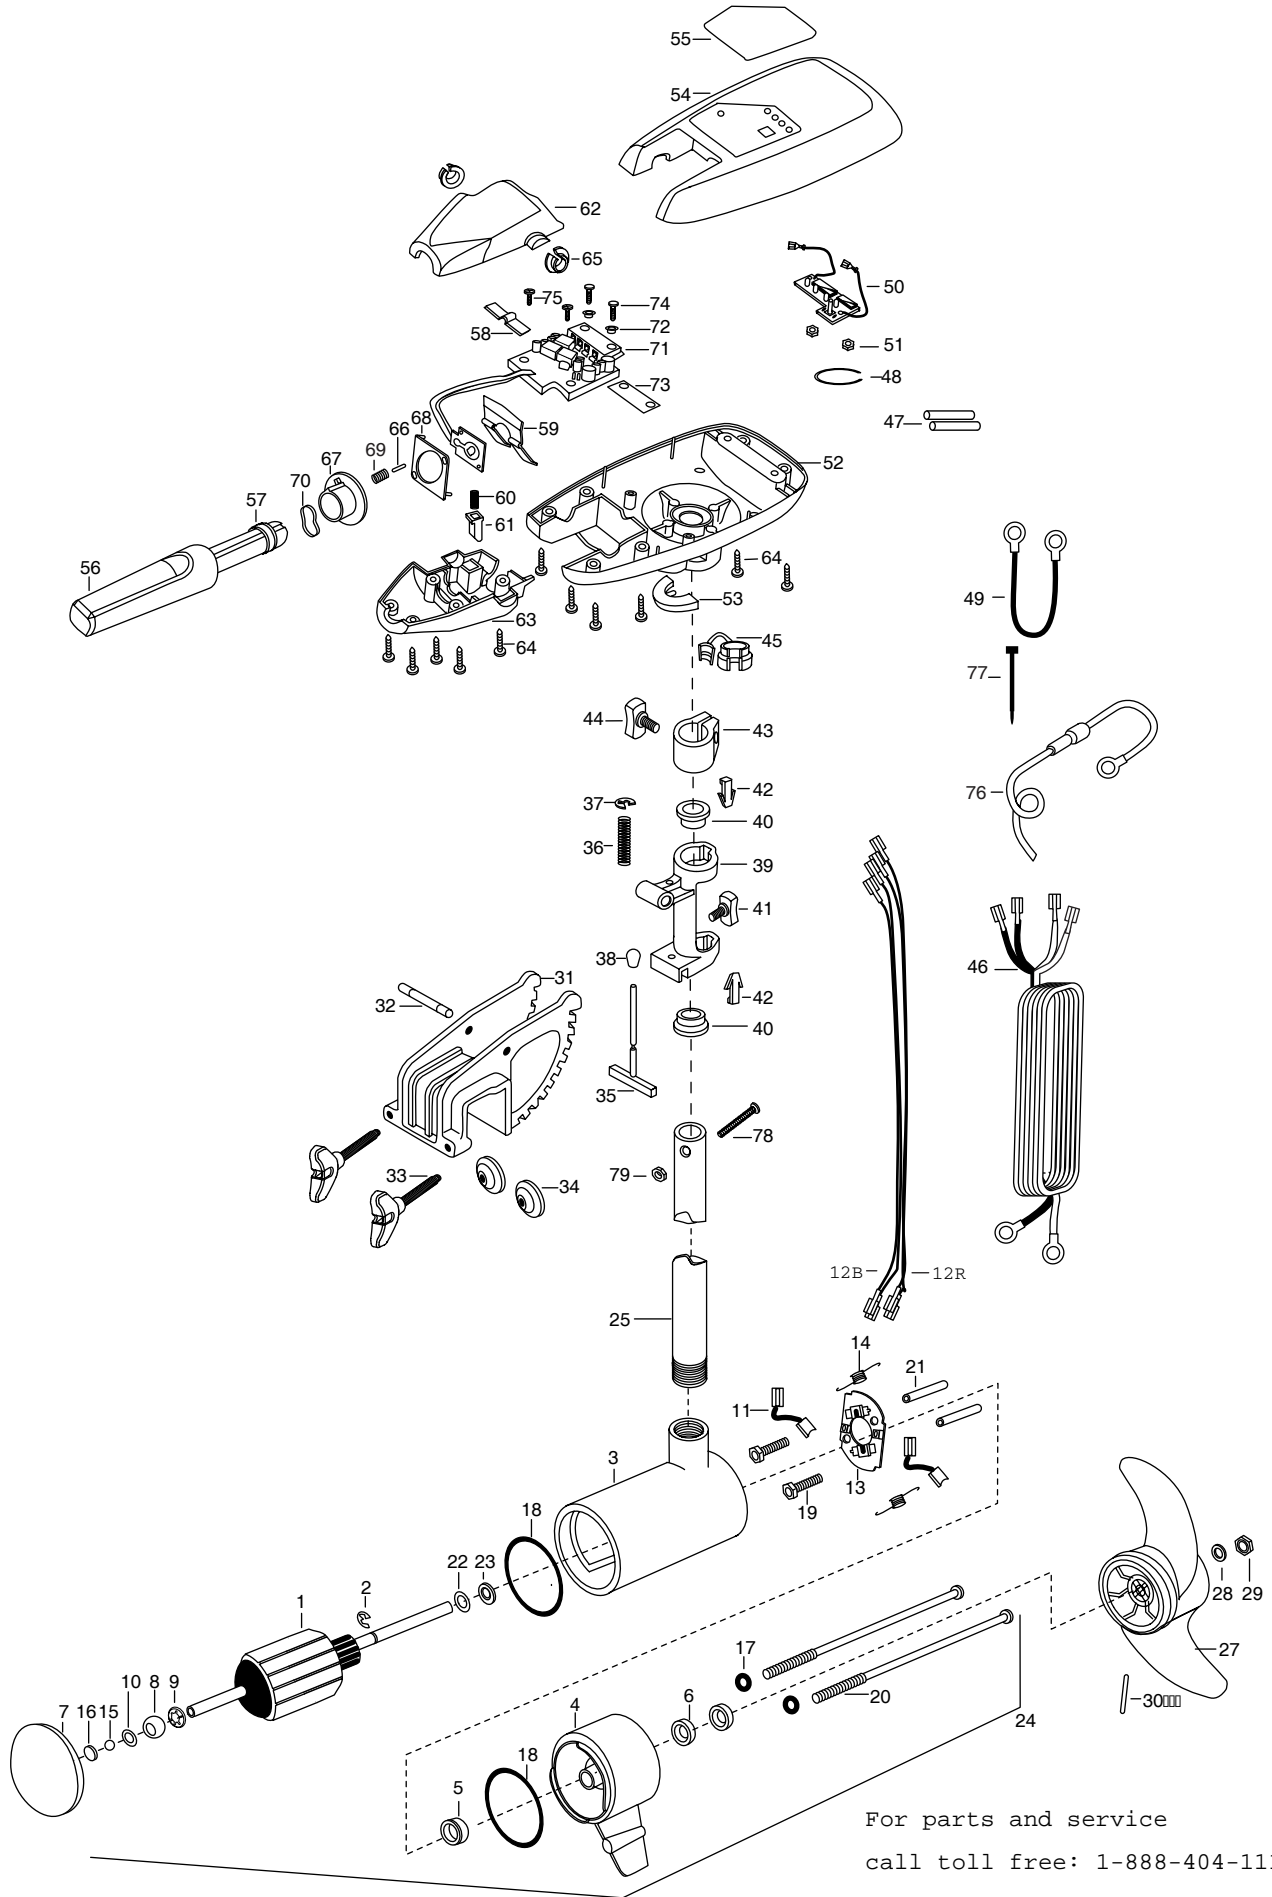

74T MAXXUM
74 lbs Thrust
24 Volt
42" SHAFT

For parts and service
call toll free: 1-888-404-1119
www.mikesreelrepair.com

For parts and service
call toll free: 1-888-404-1119
www.mikesreelrepair.com

1	2-100-103	ARMATURE ASSEMBLY 24V 4 "	■	2991960	BRACKET/HINGE ASSEMBLY INCL. 31-42	61	2303720	RELEASE BUTTON- HANDLE
2	788-040	RETAINING RING	■	2771901	BRACKET ASSEMBLY INCL. 31, 33,-34	62	2060409	HANDLE- TOP HALF
3	431-160	HOUSING ASSEMBLY CENTER 4.0 TXT	*31	2031901	BRACKET	63	2060415	HANDLE- LOWER HALF
4	2-300-160	BRUSH END HOUSING ASSEMBLY	32	2010511	PIN-HINGE	64	2303412	SCREW-6-20 X 5/8 SELF TAP [11.EA]
5	144-017	BEARING- FLANGE	*33	2061300	SCREW-CLAMP [2.EA]	65	2060005	BEARING- HANDLE PIVOT
6	880-025	**SEAL [2.EA]	*34	2011710	WASHER-CLAMP SCREW [2.EA]	66	2302600	PIN- ACTUATOR
7	2-400-160	PLAIN END HOUSING ASSEMBLY	35	2033600	T-BAR	67	2302850	ACTUATOR- CAM
8	144-021	BEARING- SPHERICAL	36	2012700	SPRING-T-BAR	68	2302851	ACTUATOR- FWD/REV
9	784-025	BEARING RETAINER	37	2013000	E-RING	69	2302740	SPRING- ACTUATOR
10	991-040	WASHER- FELT	38	2010100	KNOB-TILT	70	2302741	SPRING- CAM
11	186-094	BRUSH 4" [2.EA]	39	2031852	HINGE	71	2344006	CONTROL BOARD W/O LEAD- 24V
12B	640-014	LEADWIRE BLACK 10 AWG 55	40	2037300	BUSHING-HINGE [2.EA]	72	2301710	WASHER- INSUL.TRANSFER BAR
12R	640-119	LEADWIRE RED 10 AWG 56-1/2	41	2011385	SCREW-TENSION W/NEW KNOB	73	2365105	INSULATOR PAD
13	738-004	BRUSH PLATE- 4"	42	2062800	TENSION BLOCK [2.EA]	74	2372100	SCREW -8-18 X 5/8 SS [2.EA]
14	975-041	SPRING- TORSION [2.EA]	43	2061520	COLLAR-DEPTH ENDURA	75	2301310	SCREW- 8-18 X 1/2 SS [2.EA]
15	116-025	BALL- STEEL	44	2011365	SCREW-COLLAR W/NEW KNOB	76	2060310	GROUND WIRE- FUSED
16	303-043	THRUST DISC- METAL	45	2332900	STRAIN RELIEF	77	2256300	TIE WRAP 5.5"
17	701-009	**O-RING- THRU BOLT [2.EA]	46	2330600	LEADWIRE- 10 GA. W/ RINGS	78	2383407	SCREW 10-24X 2
18	701-043	**O-RING [2.EA]	47	2375400	SHRINK TUBE [2.EA]	79	2383124	NUT HEX 10-24 NYLOCK
19	830-027	SCREW- SELF THREAD 10-32X2 [2.EA]	48	2303001	RING- PIG			
20	830-094	THRU BOLT 12 24X 10.31 [2.EA]	49	2340610	CONNECTOR CABLE 12"			
21	973-025	SPACER- BRUSHPLATE [2.EA]	50	2034036	BATTERY GAUGE- 24V. /4 LED			
22	990-051	WASHER- STEEL THRUST	51	2303120	SPEED NUT [2.EA]			
23	990-052	WASHER- NYLATRON	52	2062586	CONTROL BOX			
24	2317036	MOTOR ASSEMBLY 24V VARS TXT 4"	53	2061512	COLLAR- CONTROL BOX			
25	2032057	TUBE COMPOSITE 36"	54	2990294	COVER- CNTRL BOX/DECAL ASSMBLY			
	2032053	TUBE COMPOSITE 42"	55	2345604	DECAL- COVER 74T			
■	1378129	PROPELLER KIT	56	2990914	HANDLE ASSEMBLY W/O U-JOINT			
27	2311120	PROPELLER	57	2060000	BEARING- HANDLE [2.EA]			For parts and service
28	2091701	WASHER- PROP LARGE	58	2302742	SPRING- DETENT OFF SS			call toll free: 1-888-404-1119
29	2093101	NUT- PROP NYLOC	59	2302743	SPRING- DETENT HANDLE-TILT			www.mikesreelrepair.com
30	2092600	PIN- DRIVE	60	2302745	SPRING- RELEASE BUTTON SS			

**Seal & Oring Kit P/N 2889460

* This item is part of an assembly. This item cannot be sold separately due to machining and /or assembly that is required.

P/N 2034929 REV.H 5-01