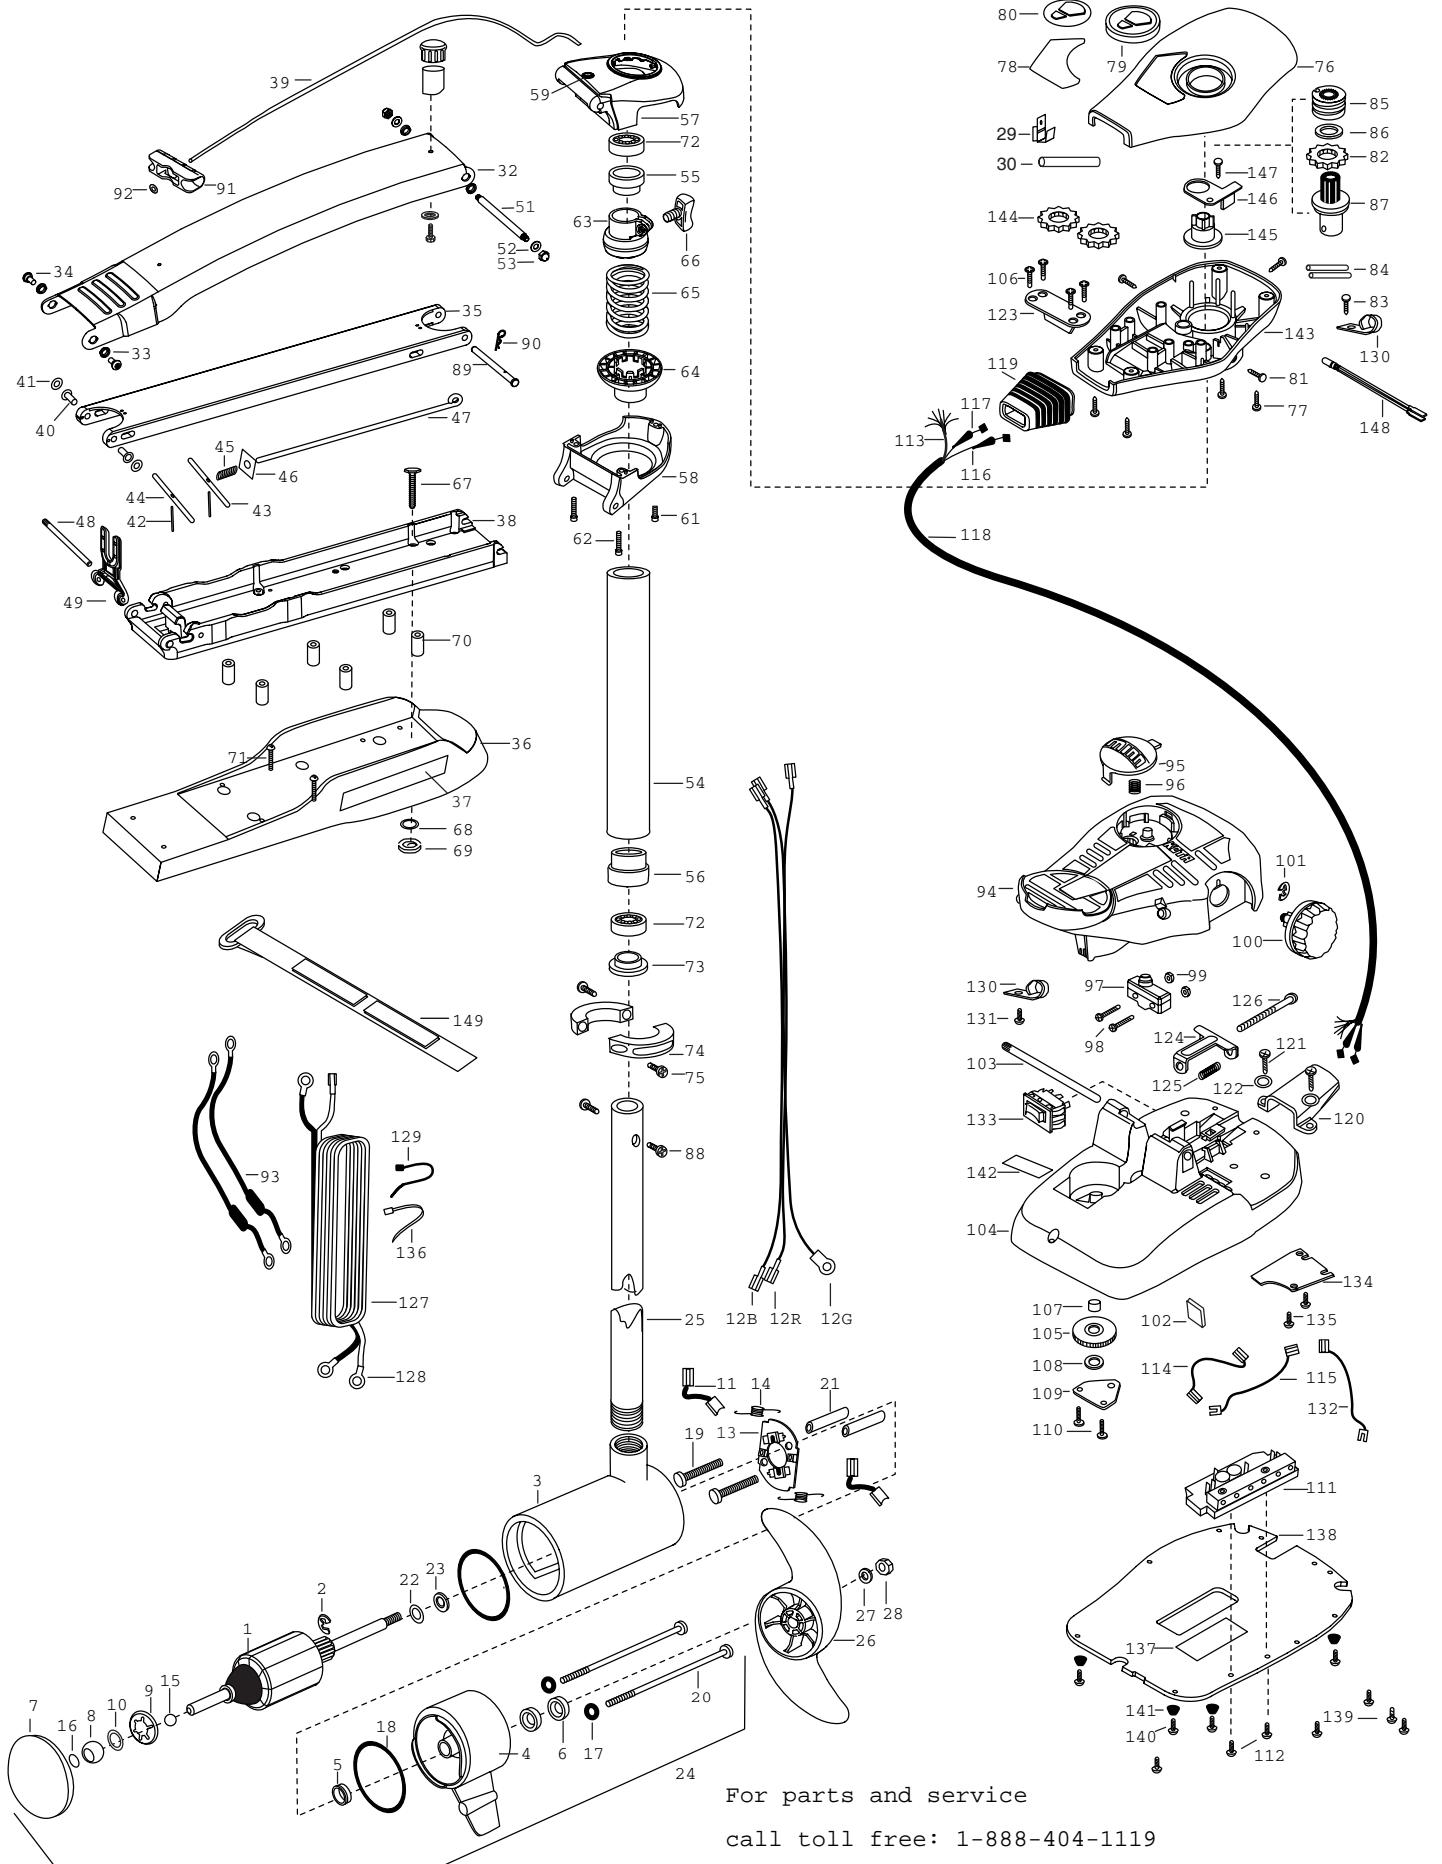

MAXXUM 101 - 52" & 62"

101 lbs Thrust
36 Volt
52 & 62" SHAFT

For parts and service

call toll free: 1-888-404-1119

www.mikesreelrepair.com

For parts and service

call toll free: 1-888-404-1119

www.mikesreelrepair.com

1	2-100-110	ARMATURE ASSEMBLY 36V 4 VARS FW 101#	52	9908236	WASHER 1/4 FLAT ZINC [2.EA]	103	2260511	PIN-PIVOT A/T FT PDL
2	788-040	RETAINING RING	53	2223100	NUT-TENSION 5/16-18 SS [2.EA]	104	2992102	FOOT PEDAL BASE/PIN ASSEMBLY
3	431-110	CENTER HOUSING ASSEMBLY 4.0 FW TXT MAX	■	2772016	TUBE W/BEARING RACE ASSEMBLY 52"	105	2262300	PULLEY FOOT PEDAL
4	2-300-160	BRUSH END HOUSING ASSEMBLY 4.0 FW TXT		2772014	TUBE W/BEARING RACE ASSEMBLY 62"	106	2223430	SCREW- #8 X3/4" PPH TYPE 25 SS [4.EA]
5	144-017	BEARING -FLANGE (SERVICE ONLY)	54	2272067	TUBE OUTER -24" 4 HOLES 52"	107	2260000	BEARING-PULLEY
6	880-025	**SEAL [2.EA]		2272068	TUBE OUTER -34" 4 HOLES 62"	108	2261705	WASHER-NYLATRON A/T
7	2-400-160	PLAIN END HOUSING ASSEMBLY 4.0	55	2266260	BEARING RACE- 565T	109	2266400	COVER-PULLEY STAMPING
8	144-021	BEARING -SPHERICAL	56	2266220	BEARING RACE-STEEL	110	2301310	SCREW-8-18 X 1/2" SS [2.EA]
9	784-025	BEARING RETAINER	■	2991867	BOWGUARD ASSEMBLY-FT CTRL,MAX	111	2264012	CONTROL BOARD ASSEMBLY- MAX101
10	991-040	FELT WASHER	57	2772315	BRACKET BASE TOP/EYELET ASSEMBLY	112	2053414	SCREW 8-32 X 1/2 TRI-LOBE [2.EA]
11	188-094	BRUSH 4"W/TERMINAL [2.EA]	58	2771993	BRACKET BOTTOM/BEARING ASSEMBLY	113	2261218	WIRE HARNESS MAX 101
12B	640-017	BRUSH WIRE- BLACK 10 AWG 61 XLP	59	2772352	EYELET-ROPE KIT	114	2260325	WIRE,BLK W/GRN STRIPE 11 1/4"
12R	640-121	BRUSH WIRE- RED 10 AWG 62-1/2	61	2263402	SCREW 1/4-20 X 3/4" ZINC	115	2260326	WIRE,RED W/YEL STRIPE 16 1/2"
12G	640-303	GROUND WIRE- GREEN 10 AWG 61	62	2263404	SCREW, 1/4-20 X 2-1/4" SHCP [2.EA]	116	2267500	CABLE ASSEMBLY-RIGHT 5'
13	738-004	BRUSH PLATE - 4" TERMINAL	63	2261525	SPRING-SLEEVE UPPER	117	2267510	CABLE ASSEMBLY-LEFT 5'
14	975-041	SPRING -TORSION [2.EA]	64	2261535	SPRING SLEEVE, LOWER	118	2265430	CABLE JACKET 5'
15	116-025	BALL-STEEL	65	2262706	SPRING, BOWGUARD, NIK	119	2265110	BOOT-CONTROL BOX
16	303-043	THRUST DISC- METAL	66	2011365	SCREW-COLLAR/NEW KNOB	120	2265115	BOOT-FOOT PEDAL BASE
17	701-009	**O-RING -THRU BOLT [2.EA]	■	2994830	BAG ASSEMBLY-MAXXUM	121	2372100	SCREW-8-18 X 5/8",THDT [2.EA]
18	701-043	**O-RING (2 REQ'D)	*67	2263431	SCREW 1/4-20 X 3.5" PPH [6.EA]	122	2261714	WASHER-MAXXUM FT PDL [2.EA]
19	830-027	SCREW -SELF TREADED 10-32 X 2" [2.EA]	*68	2261713	WASHER-1/4" FLAT S/S [6.EA]	123	2261901	BRACKET-CONDUIT AT/MAX
20	830-096	THRU BOLT 12-24 X 11.56" SS [2.EA]	*69	2263103	NUT -NYLOCK JAM 1/4-20 S/S [6.EA]	124	2263210	BRACKET-CONDUIT ADJUST
21	973-025	SPACER -BRUSH PLATE [2.EA]	■	2994832	BAG ASSEMBLY	125	2262720	SPRING-CONDUIT ADJUST
22	990-051	WASHER-THRUST, STEEL	70	2261505	SPACER, MOTOR REST [6.EA]	126	2263463	SCREW-1/4-20 X 2" STL PPH
23	990-052	WASHER- NYLATRON	71	2263434	SCREW, 8-18 X 1" PPH [2.EA]	127	2261227	LEADWIRE A/T VARIABLE
24	2317051	MOTOR ASSEMBLY 36V VARS TXT	72	2266000	BEARING, BALL-STEEL [2.EA]	128	2020700	TERMINAL RING, 3/8" [2.EA]
25	2032068	TUBE (COMP) W/CSK HOLE 52"	73	2266115	BEARING CONE	129	2256300	TIE WRAP-5.5" BLACK
	2032066	TUBE (COMP) W/CSK HOLE 62"	74	2261619	COLLAR HALF-ZINC-2 PER	130	2263201	CLAMP WIRE HARNESS MICRO [2.EA]
■	1378130	PROPELLER KIT	75	2263452	SCREW- 1/4-20X3/4 SHCP SS [2.EA]	131	2332103	SCREW-6-20 X 3/8" THD
26	2331130	PROPELLER (W.WEDGE)	76	2260283	CONTROL BOX COVER-MAX	132	2260312	WIRE,BLK W/WHT STRIPE 19 1/4"
27	2091701	WASHER-PROP (LARGE) MAX 101	77	2372100	SCREW-8-18 X 5/8" THDT [4.EA]	133	2254031	SWITCH-MOM/OFF/COM
28	2093101	NUT-PROP (LARGE) MAX 101	78	2265539	DECAL COVER, MAXXUM 101	134	2266412	SWITCH PLATE, FT PEDAL
29	2020713	TERMINAL- ADAPTOR MAX50/S	79	2260150	POINTER DISC TRNSLCNT	135	2332103	SCREW-6-20 X 3/8" THD [2.EA]
30	2335400	SHRINK TUBE 1/4ODX2"	80	2265800	DECAL-INDICATOR	136	2256301	TIE WRAP-5.5' WHITE [2.EA]
■	2771864	MOUNT, BOW ASSEMBLY W/BWGRD FW MAX	81	2053414	SCREW-8-32 X 1/2" TRI-LOBE [3.EA]	137	2365109	INSULATING PAD 2.4 X 4.7"
32	2264246	ARM-UPPER FW LG	82	2267800	GEAR INDICATOR	138	2264511	BOTTOM PLATE, MAX 101
33	2293501	BUSHING, STAINLESS STEEL [4.EA]	83	2301310	SCREW-8-18 X 1/2" SS	139	9953104	SCREW-8 X 1/2" SS [5.EA]
34	2263500	BOLT, SHOULDER [2.EA]	84	2355410	SHRINK TUBE-3/8 OD X 2" [2.EA]	140	2263455	SCREW #12-14 X 1/2" THR FRM [4.EA]
35	2774317	ARM-LOWER ASSEMBLY, LG, FW EXTR	85	2232360	PULLEY-CABLE DRUM	141	2265126	BUMPER PAD, FOOT PEDAL [4.EA]
36	2263913	MOTOR REST LONG, MAXXUM	86	2261730	WASHER-NYLON A/T	142	2266610	DECAL-ON/OFF SWITCH
37	2265514	DECAL- MOTOR REST [2.EA]	87	2996246	TOP BEARING RACE /PINION DRIVE ASSEMBLY	143	2262535	CONTROL BOX-PLASTIC
38	2773986	BOWPLATE,LG FW /INSERT	88	2263410	SCREW-8-32 X 5/16" ZINC PLATE [2.EA]	144	2267800	GEAR-INDICATOR [2.EA]
39	2251601	ROPE 40" MAXXUM	89	2262607	PIN - CLEVIS ZP MAX BG	145	2262220	INDICATOR-DRIVE
40	2261708	WASHER-3/8 X 1/2 X.010" SS [2.EA]	90	2260801	CLIP-SPRING ZP MAX BG	146	2261905	BRACKET/INDICATOR
41	2236000	BEARING NYLINER [2.EA]	91	2150400	PULL-GRIP	147	2301310	SCREW-8-18 X 1/2" SS
42	2152610	SPRING-PIN (LOCKBAR) [2.EA]	92	2151700	WASHER-EYE SHAFT .562"	148	2264015	LIGHT/INDICATOR