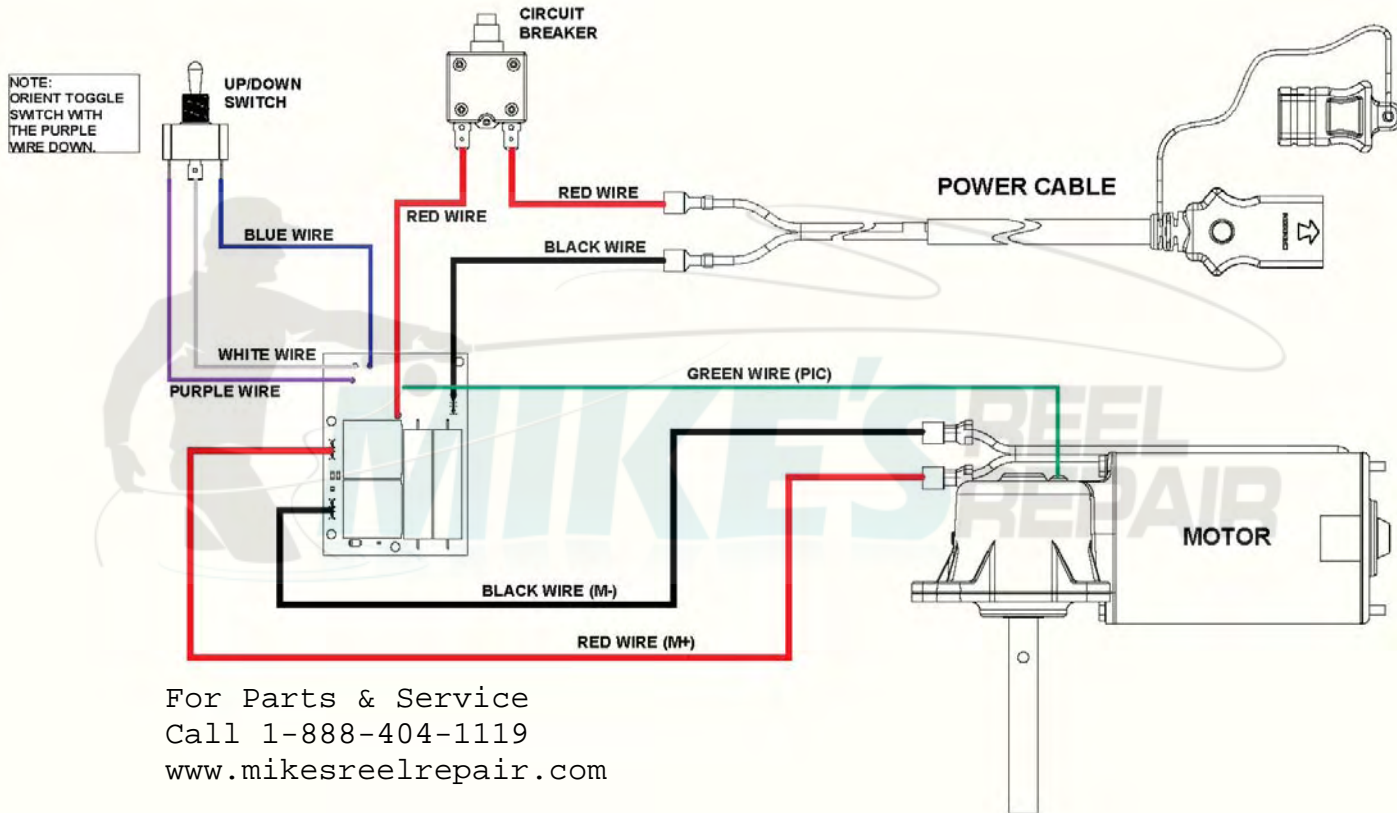

1	3392524	FRAME, RAW	31	3396020	BALL BEARING, REEL	61	3393000	RING, RETAINING, 1/4" SHAFT
2	2263102	NUT-HEX 1/4-20 SS 300SRS	32	3393474	SCREW-DRIVE #14 X .75" SS	62	3991904	ASSY-CNN, ROD HOLDER
3	3394722	INSERT, PUSH ON	33	3391906	PLATE, CLUTCH REEL	63	3394200	ARM, DUAL AXIS-ROD HOLDER
4	3394702	INSERT, BASE	34	3393418	SCREW-#10-16X.75"HI-LO SS	64	3392033	TUBE, DUAL AXIS RD HLDR
5	2373450	SCREW-#8-18 X 3/8 THD* (SS)	35	0233560	GEAR, REEL, STD	65	2277002	ASY HDW RELEASE UNIVERSAL
6	3396510	LENS-WINDOW MAG DTIV	36	3775397	400' CABLE	66	2210821	ASY BOOM TELESCOPIC
7	3395580	DECAL, MAG 10	37	9100070	CON LEADER SLEEVE	67	3397900	BALL HOOK EXTRUSION
8	3396601	SEAL PLATE, MAGNUM	38	3390205	COVER, REEL	68	3990200	ASSY-CNN, BOOM END (SUB)
9	3391730	WASHER, SEAL, DATA	39	2373434	SCREW-1/4-20 X 3/4 SS PPMS	69	3392520	CASE, PULLEY
10	3398205	CIRCUIT BREAKER, 25 AMP	40	2071718	WASHER #10 NYLON RETAINING	70	3392300	SHEEVE, PULLEY
11	1221491	BOOT CIRCUIT BREAKER	41	3394605	O-RING, KNOB	71	3391507	SHIM, BOOM END
12	3993220	ASSY, POWER CABLE, RETRO(SUB)	42	0220477	METER 3 DIGIT	72	3392013	BOOM END, NEW
13	3392920	STRAIN-RELIEF, HEYCO M4502	43	0833561	GEAR, COUNTER	73	3393485	SCREW-#10-24X1.75 PPHMS S
14	3996515	MOTOR/GEAR HOUSING ASSY	44	3390103	KNOB, SOFT GRIP, CLUTCH	74	3393124	NUT-#10-32 NYLOK 18-8 SS
15	3393411	SCREW-FLANGE HEX HI-LO	45	3391737	HDW WASHER, THRUST	75	2303412	SCREW-#6-20 X 5/8 SELF TAP
16	3394006	ASY PCA, MAGNUM	46	9010280	HDW BEARING, THRUST	76	3390005	BEARING-NYLINER, #8L5-1/2-F
17	2302104	SCREW-#6-20 X 3/8	47	3395634	DECAL- SIDE, BLACK	77	9280720	HDW SCR 1/4 20X2 TRUSS HD PHIL
18	2286792	SWITCH, TOGGLE	48	3395710	DECAL-PIC BLACK	78	9280713	HDW SCR 1/4 20X1 1/2 TRUSS HEA
19	3391722	WASHER, FLAT	49	2998905	CNN ASY, SWIVEL BASE	79	2263103	NUT-1/4-20 NYLOCK SS
20	2286793	HDW SHIM SWITCH .75X.1	50	2249001	HDW KNB RELEASE PIN	80	2371712	WASHER-FLAT 9/32 X 5/8 X 1/16
21	1221490	BOOT SWITCH	51	3392600	PIN - RELEASE	81	9100100	CON TERMINATOR
22	3390203	COVER, MOTOR	52	2287002	HDW SPRING RELEASE PIN	82	9100101	CUSHION SLEEVE TERMINATOR
23	401966-3	MIC VENT,PTFE LU LRA MATERIAL	53	2267001	ASY PLATE BASE MACHINED	83	9100620	HDW SNAP SWIVEL 4/0-37 MARLIN
24	3396902	GASKET, COVER	54	2267002	BRK PLATE SWIVEL	84	2200148	ASY SNAP & INSULATOR
25	3393480	SCREW-#10X.75"PPH HI-LO SS	55	3391919	PLATE, INDEX TS	85	9040040	HDW BOLT 1/4-20 ROLLEDTHD HOOK
26	3391907	PLATE, CLUTCH SHAFT	56	2277001	HDW RETAINER RELEASE NUT	86	3393461	SCREW-1/4-20 x 2" SS, PPH
27	3392640	PIN, DRIVESHAFT	57	9010004	HDW BEARING SWIVEL BASE	87	3390910	HANDLE-CRANK, MANUAL
28	3391711	PAD, CLUTCH	58	3991930	ASY, MNT BASE DT/MAG(SUB)	89	3391732	WASHER, SEALING
29	3777927	REEL, ROUGH, 3.75" OD	59	3391955	BASE-MOUNT, DT PROMAG ST	90	3394602	WASHER, FLATE, #8, SS
30	3392707	SPRING, REEL	60	3390101	KNOB-CANNON, SOFT GRIP			

Magnum Series Wiring Diagram

For Parts & Service
Call 1-888-404-1119
www.mikesreelrepair.com