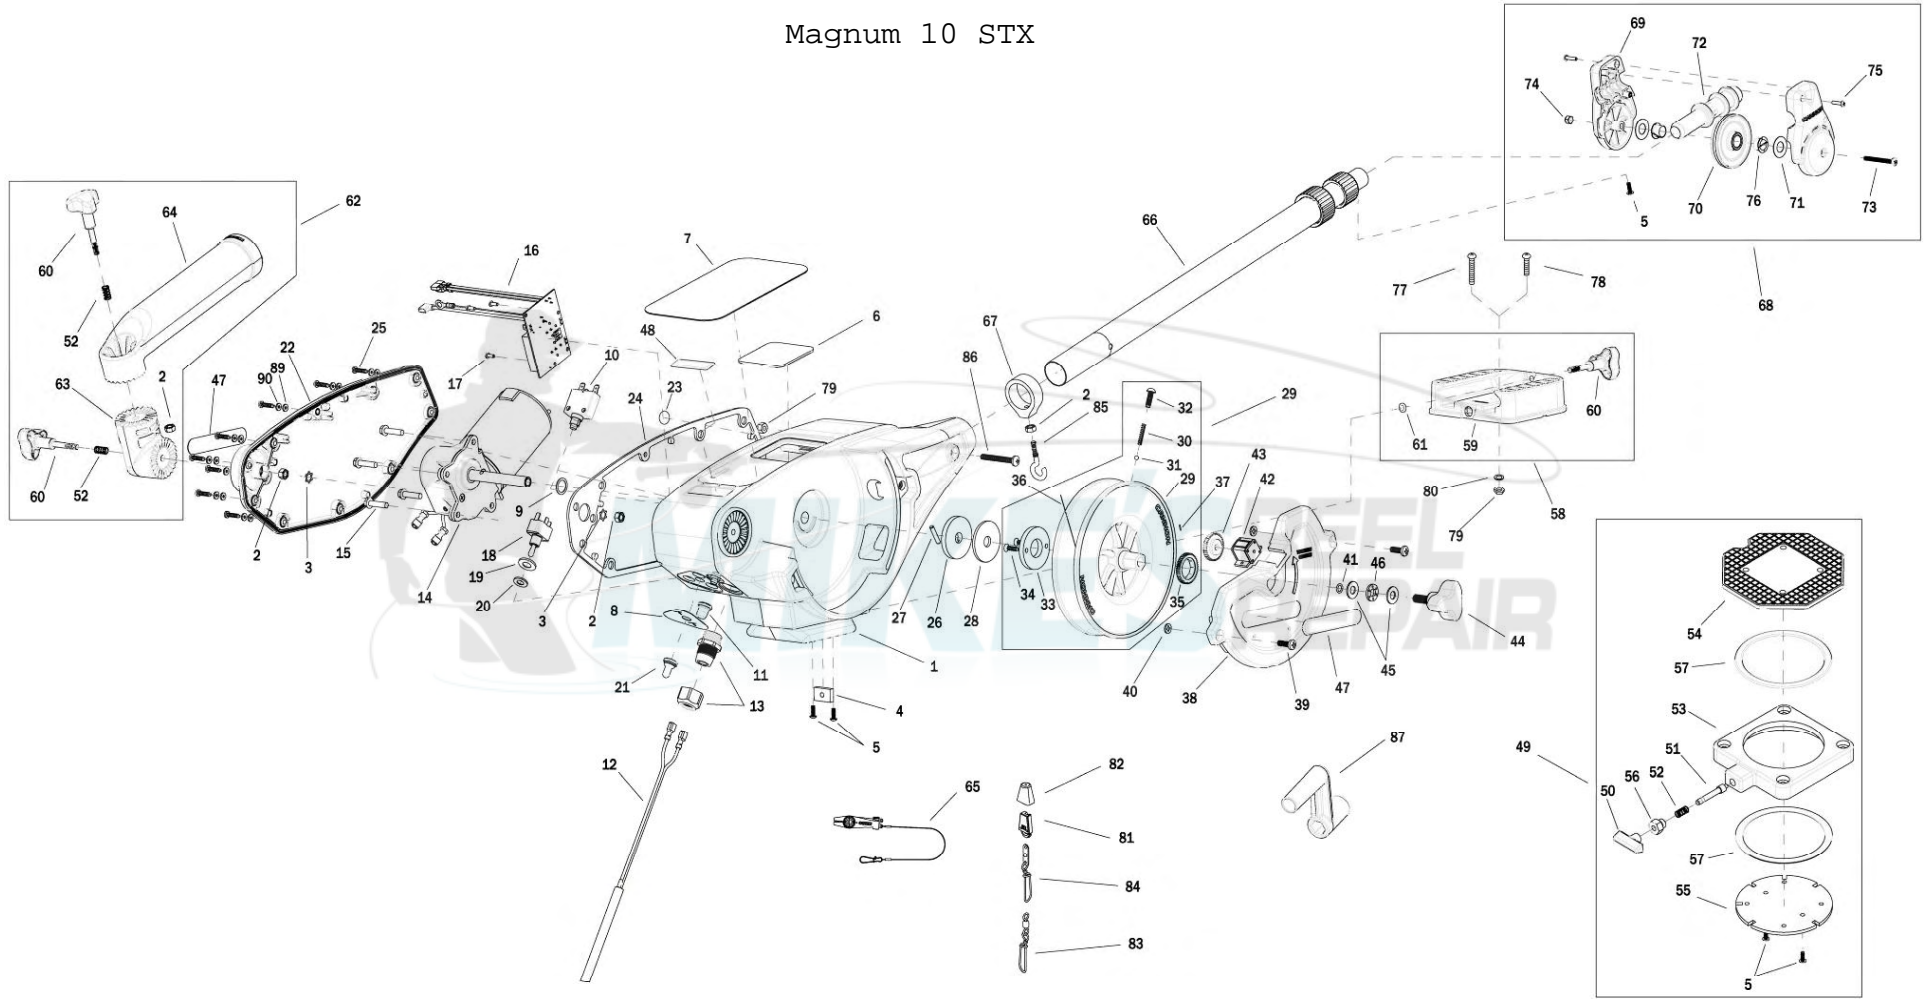

Magnum 10 STX

1	3392524	FRAME, RAW	31	3396020	BALL BEARING, REEL	61	3393000	RING, RETAINING, 1/4" SHAFT
2	2263102	NUT-HEX 1/4-20 SS 300SRS	32	3393474	SCREW-DRIVE #14 X .75" SS	62	3991904	ASSY-CNN, ROD HOLDER
3	3394722	INSERT, PUSH ON	33	3391906	PLATE, CLUTCH REEL	63	3394200	ARM, DUAL AXIS-ROD HOLDER
4	3394702	INSERT, BASE	34	3393418	SCREW-#10-16X.75"HI-LO SS	64	3392033	TUBE, DUAL AXIS RD HLDR
5	2373450	SCREW-#8-18 X 3/8 THD* (SS)	35	0233560	GEAR, REEL, STD	65	2277002	ASY HDW RELEASE UNIVERSAL
6	3396510	LENS-WINDOW MAG DTIV	36	3775397	400' CABLE	66	2210821	ASY BOOM TELESCOPIC
7	3395580	DECAL, MAG 10	37	9100070	CON LEADER SLEEVE	67	3397900	BALL HOOK EXTRUSION
8	3396601	SEAL PLATE, MAGNUM	38	3390205	COVER, REEL	68	3990200	ASSY-CNN, BOOM END (SUB)
9	3391730	WASHER, SEAL, DATA	39	2373434	SCREW-1/4-20 X 3/4 SS PPMS	69	3392520	CASE, PULLEY
10	3398205	CIRCUIT BREAKER, 25 AMP	40	2071718	WASHER #10 NYLON RETAINING	70	3392300	SHEEVE, PULLEY
11	1221491	BOOT CIRCUIT BREAKER	41	3394605	O-RING, KNOB	71	3391507	SHIM, BOOM END
12	3993220	ASSY, POWER CABLE, RETRO(SUB)	42	0220477	METER 3 DIGIT	72	3392013	BOOM END, NEW
13	3392920	STRAIN-RELIEF, HEYCO M4502	43	0833561	GEAR, COUNTER	73	3393485	SCREW-#10-24X1.75 PPHMS S
14	3996515	MOTOR/GEAR HOUSING ASSY	44	3390103	KNOB, SOFT GRIP, CLUTCH	74	3393124	NUT-#10-32 NYLOK 18-8 SS
15	3393411	SCREW-FLANGE HEX HI-LO	45	3391737	HDW WASHER, THRUST	75	2303412	SCREW-#6-20 X 5/8 SELF TAP
16	3394006	ASY PCA, MAGNUM	46	9010280	HDW BEARING, THRUST	76	3390005	BEARING-NYLINER, #8L5-1/2-F
17	2302104	SCREW-#6-20 X 3/8	47	3395634	DECAL- SIDE, BLACK	77	9280720	HDW SCR 1/4 20X2 TRUSS HD PHIL
18	2286792	SWITCH, TOGGLE	48	3395710	DECAL-PIC BLACK	78	9280713	HDW SCR 1/4 20X1 1/2 TRUSS HEA
19	3391722	WASHER, FLAT	49	2998905	CNN ASY, SWIVEL BASE	79	2263103	NUT-1/4-20 NYLOCK SS
20	2286793	HDW SHIM SWITCH .75X.1	50	2249001	HDW KNB RELEASE PIN	80	2371712	WASHER-FLAT 9/32 X 5/8 X 1/16
21	1221490	BOOT SWITCH	51	3392600	PIN - RELEASE	81	9100100	CON TERMINATOR
22	3390203	COVER, MOTOR	52	2287002	HDW SPRING RELEASE PIN	82	9100101	CUSHION SLEEVE TERMINATOR
23	401966-3	MIC VENT,PTFE LU LRA MATERIAL	53	2267001	ASY PLATE BASE MACHINED	83	9100620	HDW SNAP SWIVEL 4/0-37 MARLIN
24	3396902	GASKET, COVER	54	2267002	BRK PLATE SWIVEL	84	2200148	ASY SNAP & INSULATOR
25	3393480	SCREW-#10X.75"PPH HI-LO SS	55	3391919	PLATE, INDEX TS	85	9040040	HDW BOLT 1/4-20 ROLLEDTHD HOOK
26	3391907	PLATE, CLUTCH SHAFT	56	2277001	HDW RETAINER RELEASE NUT	86	3393461	SCREW-1/4-20 x 2" SS, PPH
27	3392640	PIN, DRIVESHAFT	57	9010004	HDW BEARING SWIVEL BASE	87	3390910	HANDLE-CRANK, MANUAL
28	3391711	PAD, CLUTCH	58	3991930	ASY, MNT BASE DT/MAG(SUB)	89	3391732	WASHER, SEALING
29	3777927	REEL, ROUGH, 3.75" OD	59	3391955	BASE-MOUNT, DT PROMAG ST	90	3394602	WASHER, FLATE, #8, SS
30	3392707	SPRING, REEL	60	3390101	KNOB-CANNON, SOFT GRIP			