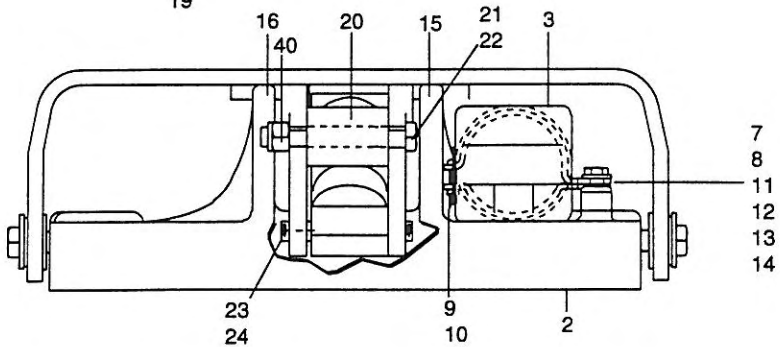

19
24
25
36

ITEM	PART NUMBER	DESCRIPTION	QNTY
1	99-54201	MOTOR PLATE ASSEMBLY	1
2	99-54221	TRANSOM PLATE ASSEMBLY	1
3	99-54000	HYDRAULIC PUMP ASSEMBLY	1
4	99-54100	HYDRAULIC CYLINDER ASSEMBLY	1
5	99-53540	• ELECTRIC CONTROL BOX ASSEMBLY	1
6	99-53154	• PUSH BUTTON SWITCH ASSEMBLY	1
7	99-53423	BRACKET- HYDRAULIC PUMP	1
8	99-53426	CLAMP- HYDRAULIC PUMP	1
9	99-54675	SCREW- 1"	1
10	99-53090	NUT- KEEP	1
11	99-54672	SCREW- 3/4	1
12	99-08236	WASHER- FLAT 1/4"	1
13	99-51778	WASHER- SPLIT LOCK 1/4"	1
14	99-51771	WASHER- STAR LOCK 1/4"	1
15	99-54263	PIVOT BRACKET ASSEMBLY- PORT	1
16	99-54273	PIVOT BRACKET ASS'Y- STARBOARD	1
17	99-54236	PIN-PIVOT	2
18	99-54669	SCREW- SET SS 1/2"	2
19	99-53132	WASHER- BLACK NYLON .187	3
20	99-54231	ROLLER- PIVOT	1
21	99-53080	SCREW- 3-1/2"	1
22	99-53084	NUT- NYLOCK 1/2"	3
23	99-54234	PIN- MOUNTING	1
24	99-53102	PIN- COTTER	3
25	99-54450	PIN- CLEVIS 3-1/2"	1
26	99-53082	SCREW- 4"	2
27	99-53087	WASHER- .109	4
28	99-53320	WASHER- BLACK NYLON 1.225 X.100	2
29	99-53321	WASHER- BLACK NYLON 1.435 X.100	2
30	99-54242	BUSHING-FLANGE	2
31	238-5604	DECAL- SIDE PRODUCT MODEL	2
32	99-53355	DECAL- KEEP HANDS CLEAR	1
33	99-53363	DECAL- MADE IN USA	1
34	99-53365	DECAL- SECURE OUTBOARD	1
35	238-8411	HOSE- MED. PRESSURE 13"	1
36	99-53128	WASHER- BLACK NYLON .093	1
37	200-5705	DECAL- SERIAL NUMBER	1
38	238-8410	HOSE- MED. PRESSURE 14.5"	1
39	299-4818	• BAG ASSEMBLY	1
40	99-08318	NUT- JAM	1

• ITEMS NOT SHOWN IN DRAWING

*Pump & Cylinder
Assy*

2774829

2384809

PRODUCT SPECIFICATIONS	MODEL MKN 5500
Horsepower Rating	Up to 65 HP
OutBoard Motor Types	Clamp-On or Bolt-On
Trim Range	24° Trim
Tilt Range	65° Tilt
Transom Set-back	7 Inches
Weight	30 Pounds
Width	15 ³/₄ Inches
Depth	6 Inches
Height	11 Inches