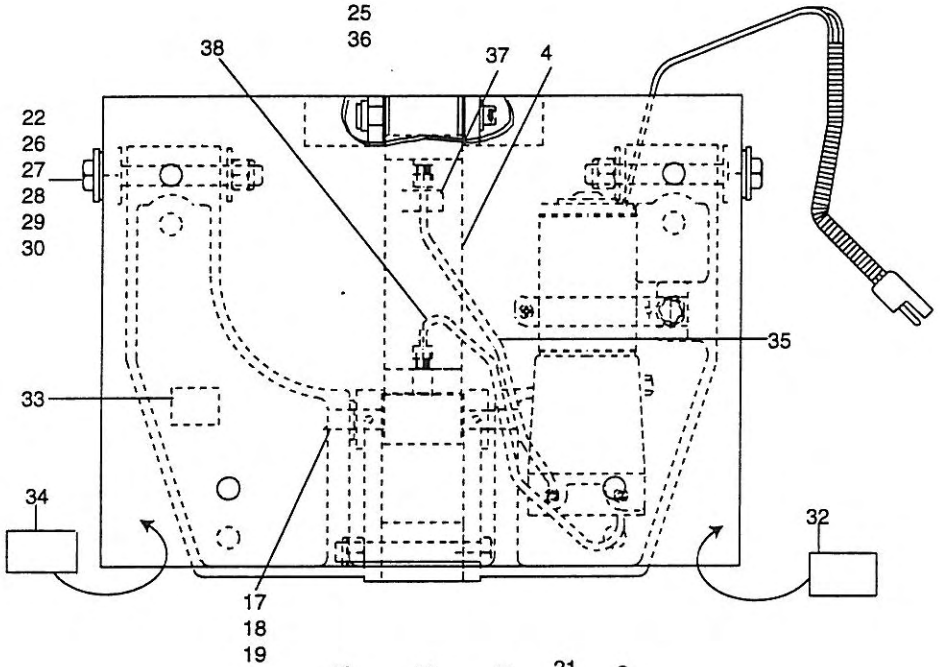

19
24
25
36

ITEM	PART NUMBER	DESCRIPTION	QNTY
1	99-54201	MOTOR PLATE ASSEMBLY	1
2	99-54221	TRANSOM PLATE ASSEMBLY	1
3	99-54000	HYDRAULIC PUMP ASSEMBLY	1
4	99-54100	HYDRAULIC CYLINDER ASSEMBLY	1
5	99-53540	• ELECTRIC CONTROL BOX ASSEMBLY	1
6	99-53154	• PUSH BUTTON SWITCH ASSEMBLY	1
7	99-53423	BRACKET- HYDRAULIC PUMP	1
8	99-53426	CLAMP- HYDRAULIC PUMP	1
9	99-54675	SCREW- 1"	1
10	99-53090	NUT- KEEP	1
11	99-54672	SCREW- 3/4	1
12	99-08236	WASHER- FLAT 1/4"	1
13	99-51778	WASHER- SPLIT LOCK 1/4"	1
14	99-51771	WASHER- STAR LOCK 1/4"	1
15	99-54263	PIVOT BRACKET ASSEMBLY- PORT	1
16	99-54273	PIVOT BRACKET ASS'Y- STARBOARD	1
17	99-54236	PIN-PIVOT	2
18	99-54669	SCREW- SET SS 1/2"	2
19	99-53132	WASHER- BLACK NYLON .187	3
20	99-54231	ROLLER- PIVOT	1
21	99-53080	SCREW- 3-1/2"	1
22	99-53084	NUT- NYLOCK 1/2"	3
23	99-54234	PIN- MOUNTING	1
24	99-53102	PIN- COTTER	3
25	99-54450	PIN- CLEVIS 3-1/2"	1
26	99-53082	SCREW- 4"	2
27	99-53087	WASHER- .109	4
28	99-53320	WASHER- BLACK NYLON 1.225 X.100	2
29	99-53321	WASHER- BLACK NYLON 1.435 X.100	2
30	99-54242	BUSHING-FLANGE	2
31	238-5604	DECAL- SIDE PRODUCT MODEL	2
32	99-53355	DECAL- KEEP HANDS CLEAR	1
33	99-53363	DECAL- MADE IN USA	1
34	99-53365	DECAL- SECURE OUTBOARD	1
35	238-8411	HOSE- MED. PRESSURE 13"	1
36	99-53128	WASHER- BLACK NYLON .093	1
37	200-5705	DECAL- SERIAL NUMBER	1
38	238-8410	HOSE- MED. PRESSURE 14.5"	1
39	299-4818	• BAG ASSEMBLY	1
40	99-08318	NUT- JAM	1

• ITEMS NOT SHOWN IN DRAWING

*Pump & Cylinder
Assy*

2774829

2384809

PRODUCT SPECIFICATIONS	MODEL MKN 5500
Horsepower Rating	Up to 65 HP
OutBoard Motor Types	Clamp-On or Bolt-On
Trim Range	24° Trim
Tilt Range	65° Tilt
Transom Set-back	7 Inches
Weight	30 Pounds
Width	15 ³/₄ Inches
Depth	6 Inches
Height	11 Inches