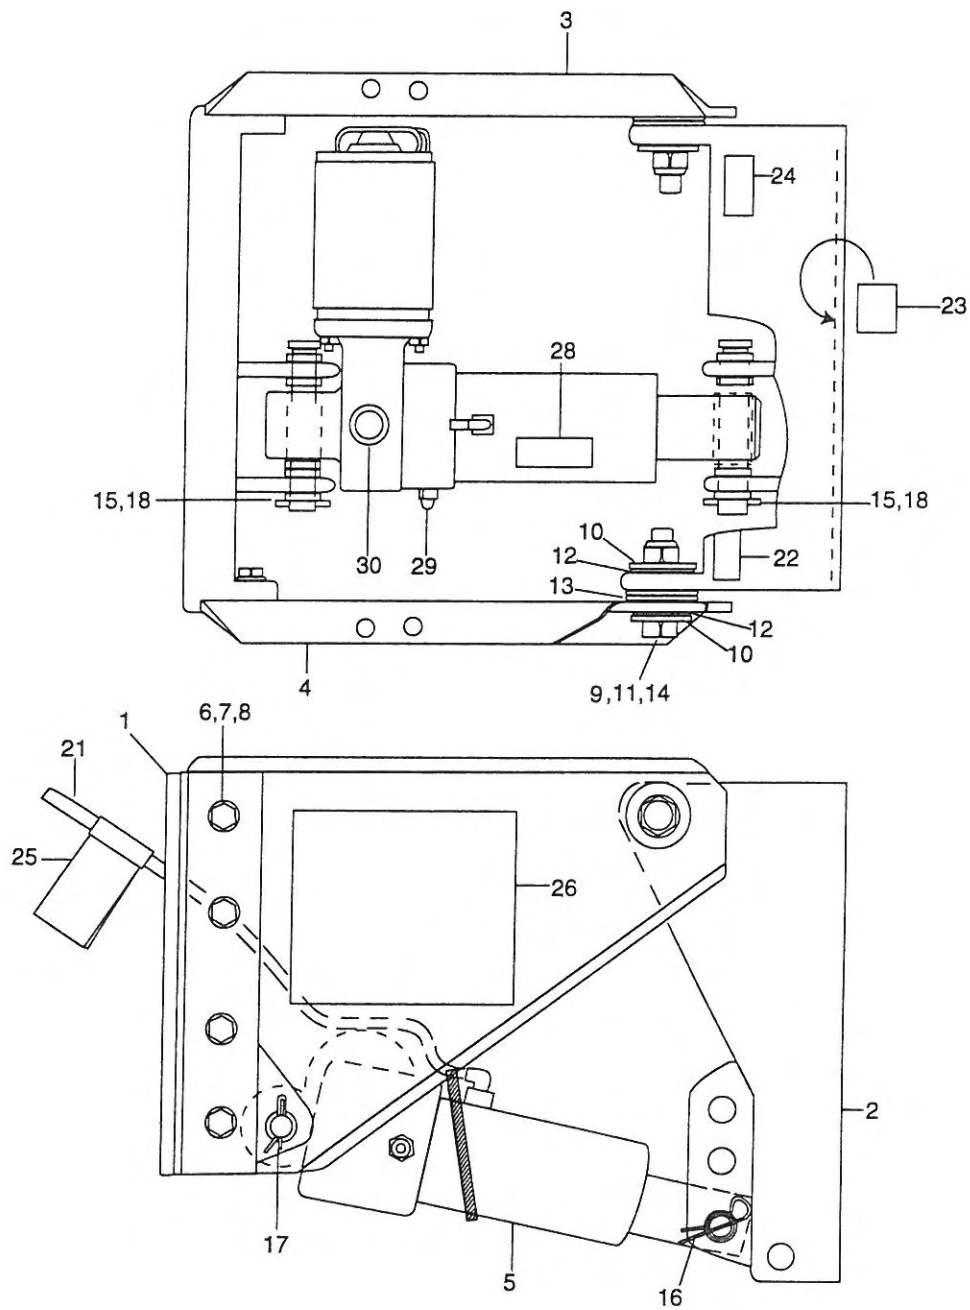

MKN35

ITEM	PART NUMBER	DESCRIPTION	QNTY
1	99-53415	MOTOR PLATE	1
2	99-53410	TRANSOM PLATE	1
3	99-53418	SIDE PLATE- LEFT	1
4	99-53420	SIDE PLATE- RIGHT	1
5	99-53790	ACTUATOR ASSEMBLY	1
6	99-53830	BOLT- CARRIAGE SS	8
7	99-53827	NUT- NYLOK JAM 3/8"SS	8
8	99-50156	WASHER- FLAT 3/8" SS	8
9	99-53084	NUT- NYLOK 1/2" SS	2
10	99-53087	WASHER 1-3/8" SS	4
11	99-53112	SCREW- 1/2" SS	2
12	99-53320	WASHER- BLACK NYLON 1.225	4
13	99-53321	WASHER- BLACK NYLON 1.435	4
14	99-53250	BUSHING- PIVOT	2
15	99-54450	PIN- CLEVIS 1/2"	2
16	99-53099	PIN- HAIR SS	1
17	99-53102	PIN- COTTER 5/32"	1
18	99-53132	WASHER- BLACK NYLON .75	9
19	99-53540	• ELECTRIC CONTROL BOX ASSEMBLY	1
20	99-53154	• PUSH BUTTON SWITCH ASSEMBLY	1
21	99-53312	TUBING- 5/16"	1
22	99-53355	DECAL- KEEP HANDS CLEAR	2
23	99-53363	DECAL- MADE IN USA	1
24	99-53365	DECAL- SECURE OUTBOARD...	1
25	99-53370	LABEL- SECURE BREATHER TUBE...	2
26	238-5601	DECAL- SIDE PRODUCT MODEL	2
27	299-4814	• BAG ASSEMBLY	1
28	99-53399	DECAL- SERIAL NUMBER	1
29	238-8405	GREASE FITTING	1
30	99-53074	PLUG- SNAP IN	1

• ITEMS NOT SHOWN IN DRAWING

PRODUCT SPECIFICATIONS	MODEL MKN 35
Horsepower Rating	Up to 35 HP
Outboard Motor Types	Clamp-On or Bolt-On
Trim / Lift Range	10° Tuck / 63° Tilt
Transom Set-back	15 Inches
Weight	23 Pounds
Width- Top	12 1/2 Inches
Width- Bottom	12 1/2 Inches
Height	11 Inches