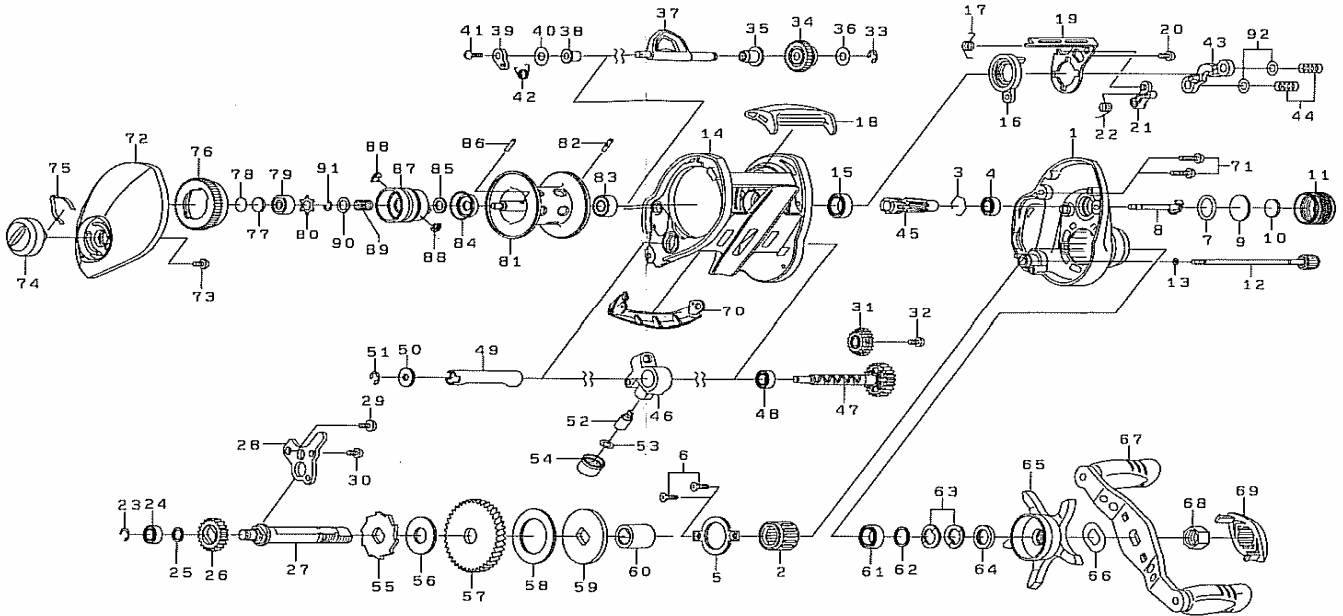

# MEGAFORCE PLUS 100TSH

Key No.	Parts No.	Parts Name	Key No.	Parts No.	Parts Name
1	G93-0304	Right side plate	42	G93-3401	Lever spring
2	G93-0501	Roller clutch	43	G93-3501	Yoke
3	B42-1601	Bearing retainer (A)	44	G85-0301	Yoke spring
4	B35-8607	Ball bearing (A)	45	G93-3601	Pinion gear
5	G93-0901	Handle metal plate	46	G93-3701	Line guide
6	G27-0701	Handle metal plate screw	47	G93-9902	Worm shaft assembly
7	B05-5201	"O" ring (A)	48	B35-8607	Ball bearing (A)
8	G93-1001	Pinion shaft	49	G93-4201	Level wind guard
9	375-7501	Spool adjusting cap metal	50	F65-5501	Worm shaft washer
10	B17-5503	Spacer (A)	51	320-5901	Worm shaft retainer
11	H21-3601	Cast control cap	52	F51-6501	Line guide pawl
12	G93-1101	Right side plate screw (A)	53	373-1300	Line guide washer
13	B85-3101	"O" ring (B)	54	F40-2801	Pawl cap
14	G93-1404	Frame assembly	55	G93-4301	Clutch wheel
15	B86-1704	Ball bearing (B)	56	G93-4401	Drive shaft washer
16	G93-1601	Clutch cam (A)	57	G93-4501	Drive gear (B)
17	G93-1701	Clutch cam spring (A)	58	G93-4601	Drag washer
18	G93-1801	Clutch lever	59	G93-4701	Key washer
19	G93-1901	Clutch cam (B)	60	G93-4801	Gear shaft collar
20	G19-3701	Clutch cam screw	61	B86-1704	Ball bearing (B)
21	G93-2001	Clutch trip lever	62	B55-3801	Bearing washer
22	G93-2101	Clutch cam spring (B)	63	150-8901	Drag spring washer
23	320-8002	Retainer (A)	64	373-7810	Spacing sleeve
24	B35-8607	Ball bearing (A)	65	H10-8901	Star drag
25	E09-6501	Washer (A)	66	150-9001	Friction washer
26	G93-2201	Drive gear (A)	67	H12-5801	Handle assembly
27	G93-2301	Drive shaft	68	F84-9903	Handle nut
28	G93-2401	Drive shaft retainer	69	G96-9901	Handle nut plate
29	G19-3701	Drive shaft retainer screw (A)	70	G93-5903	Front plate
30	G17-1402	Drive shaft retainer screw (B)	71	F93-9701	Right side plate screw (B)
31	G93-2501	Idle gear	72	H19-1001	Left side plate
32	G19-3701	Idle gear screw	73	F21-2201	Set plate screw
33	320-1402	Retainer (B)	74	G93-6215	Brake adjusting knob
34	G93-2601	Gear assembly	75	H08-4401	Brake click spring
35	G93-2801	Bushing (A)	76	H02-9701	Magnet holder
36	G82-3801	Washer (B)	77	375-7411	Spacer (B)
37	G93-2903	Lever	78	375-7404	Spacer (C)
38	G93-3101	Bushing (B)	79	G51-1505	Ball bearing (C)
39	G93-3201	Plate	80	H18-0501	Bearing retainer (B)
40	G53-9402	Washer (C)	81-91	Z01-8872	Spool assembly
41	G01-6002	Lever screw	92	B41-1706	Yoke washer