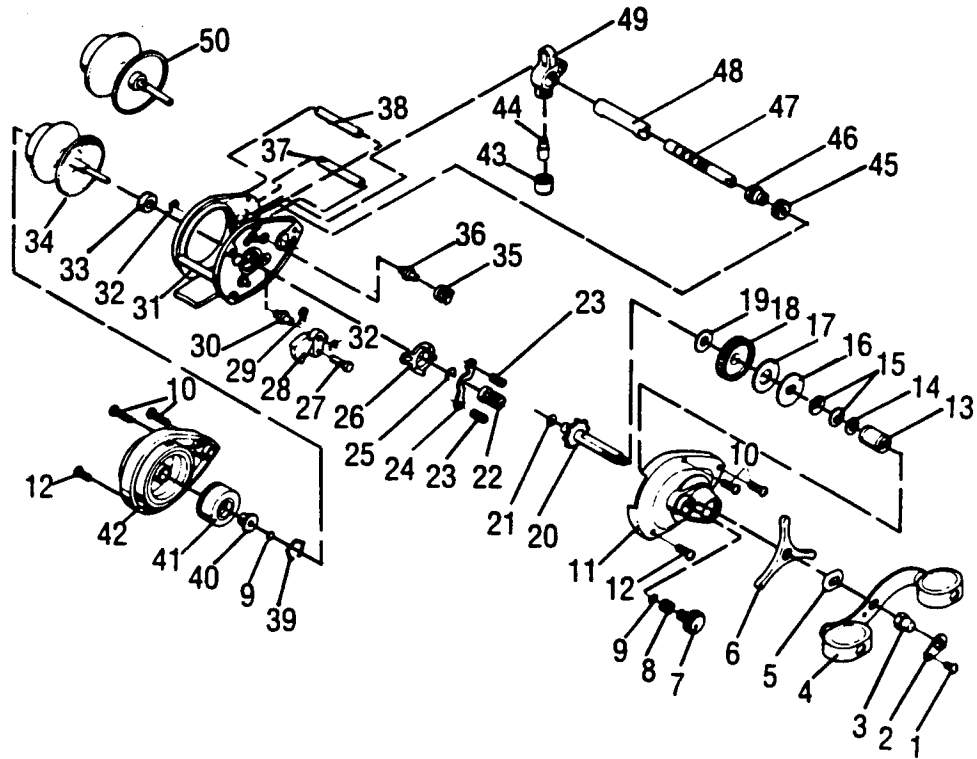

BBXLM

Key No.	Part No.	Description	Price	Key No.	Part No.	Description	Price
1	P306000	Handle Locking Plate Screw	.30	27	P306113	Spool Release Button Pin	.3
2	P306002	Handle Locking Plate	.70	28	P306118	Spool Release Button	1.6
2	P306003	Handle Locking Plate	.70	29	P306121	Spool Release Button Spring	.3
3	P306007	Handle Retaining Nut	.65	30	P306124	Ratchet Gear Assembly	12.7
4	P306012	Handle	6.75	31	P306140	Main Body Assembly	22.8
5	P306014	Tri Star Drag Tension Plate	.45	32	P306070	Retaining Ring	.3
6	P306020	Tri Star Drag Control	3.00	33	P306183	Oilless Bushing	.6
7	P306029	Cast Control Screw	1.90	34	P306146	V Spool Standard	17.0
8	P306032	Cast Control Tension Spring	.30	35	P306186	Anti Reverse Claw	2.2
9	P306034	Cast Control Tension Plate	.30	36	P306187	Anti Reverse Claw Screw	.5
10	P306049	Side Plate Retaining Screw "A"	.30	37	P306198	Level Wind Stabilizer Bar	1.3
11	P306061	Right Side Plate	8.10	38	P306199	Main Frame Stabilizer Bar	1.3
12	P306062	Side Plate Retaining Screw "B"	.30	39	P306155	Retaining Ring	.3
14	P306095	Drag Pressure Plate Washer	.30	40	P306184	Oilless Bushing	.8
15	P306093	Drag Spring Washer	.55	41	P306158	Magnet Assembly	7.3
16	P306099	Drag Pressure Plate	.45	42	P306172	Left Side Plate	12.9
17	P306103	Fiber Drag Washer	.90	43	P306200	Line Guide Block Cap	1.3
18	P306108	Main Gear	4.25	44	P306202	Pawl (Steel)	3.4
19	P306111	Main Gear Fiber Washer	.30	44	P306203	Pawl (Zirconia)	6.8
20	P306128	Ratchet Gear Assembly	7.20	45	P306180	Level Wind Cam Gear	1.8
21	P306129	Drive Shaft Assembly Washer	.30	46	P306182	Oilless Bushing	.6
22	P306078	Pinion Gear	5.10	47	P306179	Level Wind Gear	4.7
23	P306082	Clutch Spring	.30	48	P306194	Level Wind Gear Guard	1.25
24	P306084	Clutch Lever	.65	49	P306208	Line Guide Block	5.10
25	P306079	Retaining Clip	.30	50	P306151	U Spool	17.00
26	P306087	Clutch Cam	.85				