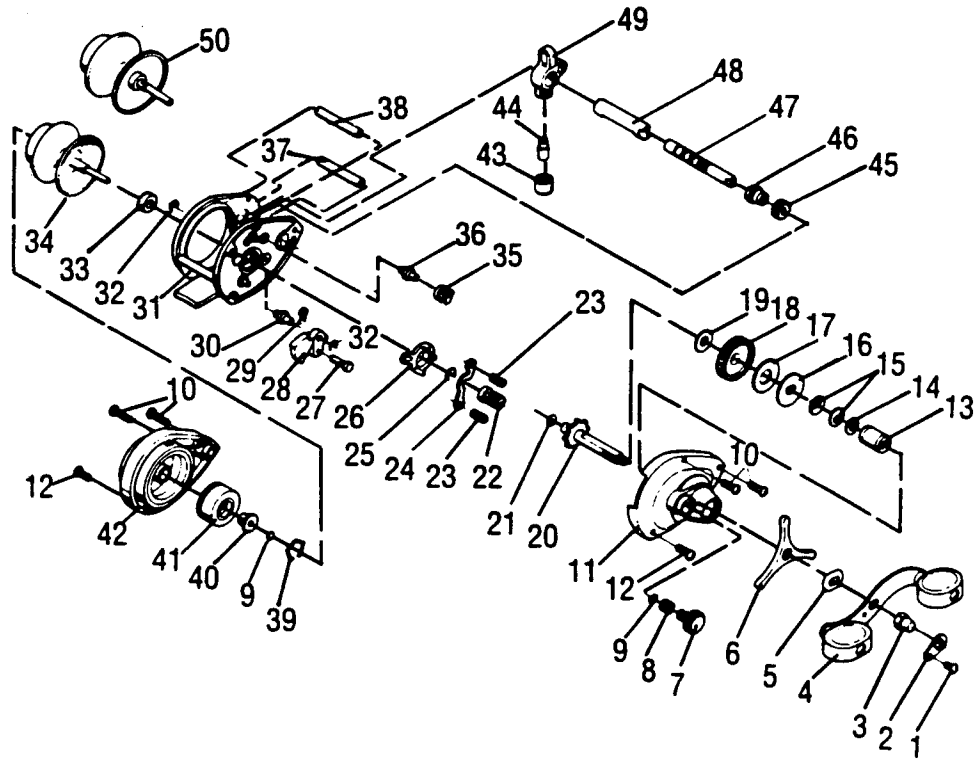

BBXLM

Key No.	Part No.	Description	Price	Key No.	Part No.	Description	Price
1	P306000	Handle Locking Plate Screw	.30	27	P306113	Spool Release Button Pin	.3
2	P306002	Handle Locking Plate	.70	28	P306118	Spool Release Button	1.6
2	P306003	Handle Locking Plate	.70	29	P306121	Spool Release Button Spring	.3
3	P306007	Handle Retaining Nut	.65	30	P306124	Ratchet Gear Assembly	12.7
4	P306012	Handle	6.75	31	P306140	Main Body Assembly	22.8
5	P306014	Tri Star Drag Tension Plate	.45	32	P306070	Retaining Ring	.3
6	P306020	Tri Star Drag Control	3.00	33	P306183	Oilless Bushing	.6
7	P306029	Cast Control Screw	1.90	34	P306146	V Spool Standard	17.0
8	P306032	Cast Control Tension Spring	.30	35	P306186	Anti Reverse Claw	2.2
9	P306034	Cast Control Tension Plate	.30	36	P306187	Anti Reverse Claw Screw	.5
10	P306049	Side Plate Retaining Screw "A"	.30	37	P306198	Level Wind Stabilizer Bar	1.3
11	P306061	Right Side Plate	8.10	38	P306199	Main Frame Stabilizer Bar	1.3
12	P306062	Side Plate Retaining Screw "B"	.30	39	P306155	Retaining Ring	.3
14	P306095	Drag Pressure Plate Washer	.30	40	P306184	Oilless Bushing	.8
15	P306093	Drag Spring Washer	.55	41	P306158	Magnet Assembly	7.3
16	P306099	Drag Pressure Plate	.45	42	P306172	Left Side Plate	12.9
17	P306103	Fiber Drag Washer	.90	43	P306200	Line Guide Block Cap	1.3
18	P306108	Main Gear	4.25	44	P306202	Pawl (Steel)	3.4
19	P306111	Main Gear Fiber Washer	.30	44	P306203	Pawl (Zirconia)	6.8
20	P306128	Ratchet Gear Assembly	7.20	45	P306180	Level Wind Cam Gear	1.8
21	P306129	Drive Shaft Assembly Washer	.30	46	P306182	Oilless Bushing	.6
22	P306078	Pinion Gear	5.10	47	P306179	Level Wind Gear	4.7
23	P306082	Clutch Spring	.30	48	P306194	Level Wind Gear Guard	1.25
24	P306084	Clutch Lever	.65	49	P306208	Line Guide Block	5.10
25	P306079	Retaining Clip	.30	50	P306151	U Spool	17.00
26	P306087	Clutch Cam	.85				