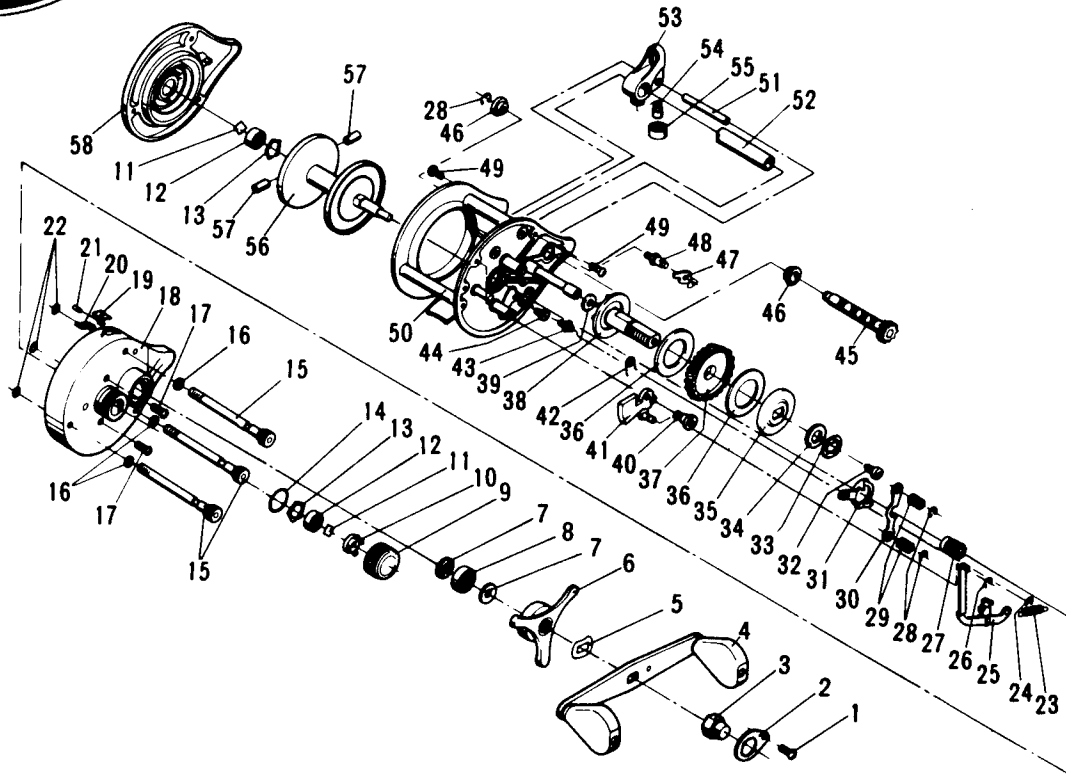

BB1NG

Key No.	Part No.	Description	Price	Key No.	Part No.	Description	Price
1	P306001	Handle Locking Plate Screw	.30	30	P306083	Clutch Lever	.85
2	P306002	Handle Locking Plate	2.65	31	P306085	Clutch Cam	1.10
3	P306006	Handle Retaining Nut	1.40	32	P306089	Drive Shaft Retaining Screw	.55
4	P306009	Handle	9.10	33	P306092	Drag Spring Washer	.55
5	P306013	Tri Star Drag Tension Plate	.30	34	P306094	Drag Pressure Plate Washer	.30
6	P306018	Tri Star Drag Control	6.80	35	P306097	Drag Pressure Plate	1.10
7	P306021	Shouldered Handle Bearing Spacer	.30	36	P306102	Fiber Drag Washer	1.10
8	P306025	Handle Ball Bearing	11.25	37	P306107	Main Gear	9.40
8	P306027	Cast Control Cap	1.85	38	P306126	Ratchet Gear Assembly	12.70
9	P306031	Cast Control Tension Spring	.65	39	P306129	Drive Shaft Assembly Washer	.30
10	P306030	Cast Control Tension Assembly	1.30	40	P306112	Spool Release Button Screw	1.05
11	P306035	Friction Shim	.30	41	P306115	Spool Release Button	3.80
12	P306036	Oilless Bearing	12.00	42	P306119	Spool Release Button Spring	.30
13	P306038	Bearing Retaining Spring	.30	43	P306130	Kick Lever Screw	1.10
14	P306039	Cast Control O-Ring	.55	44	P306131	Stopper Pin	.55
15	P306041	Side Plate Finger Screws	8.35	45	P306176	Level Wind Gear	12.65
16	P306046	Washer	.30	46	P306181	Oilless Bushing	.55
17	P306048	Side Plate Retaining Screw	.30	47	P306185	Anti Reverse Claw	1.50
18	P306051	Right Side Plate	20.50	48	P306188	Anti Reverse Claw Screw	.85
19	P306063	Anti Reverse Button	.55	49	P306190	Stabilizer Bar Screw	.30
20	P306064	Anti Reverse Spring	.30	50	P306134	Main Body Assembly	48.15
21	P306065	Anti Reverse Pin	.55	51	P306196	Level Wind Stabilizer Bar	2.05
22	P306068	O-Ring	.30	52	P306193	Level Wind Gear Guard	1.25
23	P306069	Slider Spring	.30	53	P306204	Line Guide Block	4.85
24	P306070	Retaining Ring	.30	54	P306202	Pawl (Steel)	3.45
25	P306071	Slider Assembly	3.20	54	P306203	Pawl (Zirconia)	6.85
26	P306073	Slider Assembly Retaining Clip	.30	55	P306201	Line Guide Block Cap	1.50
27	P306075	Pinion Gear	9.90	56	S630002	U Spool Standard	35.75
28	P306079	Retaining Clip	.30	58	P306164	Left Side Plate	12.55
29	P306080	Clutch Spring	.30				