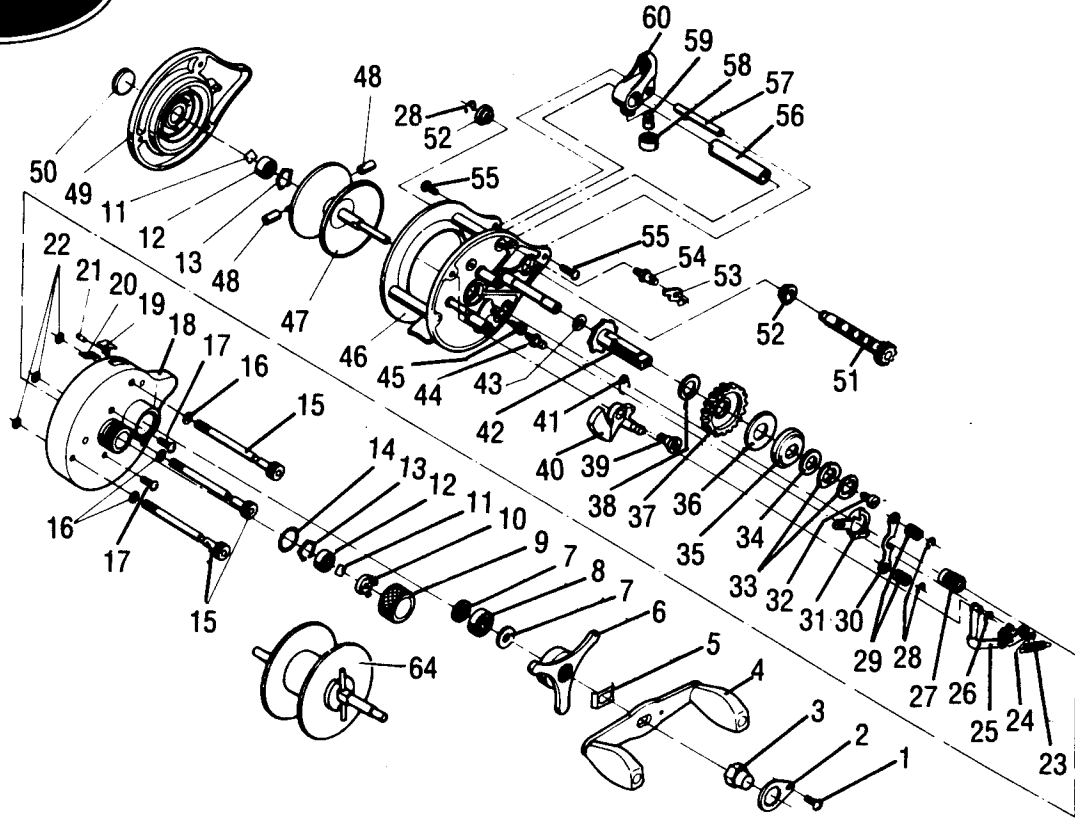

BB1N

Key No.	Part No.	Description	Price	Key No.	Part No.	Description	Price
1	P306000	Handle Locking Plate Screw	.30	32	P306089	Drive Shaft Retaining Screw	.55
2	P306002	Handle Locking Plate	2.65	33	P306092	Drag Spring Washer	.55
3	P306005	Handle Retaining Nut	1.40	34	P306094	Drag Pressure Plate Washer	.30
4	P306008	Handle	6.45	35	P306096	Drag Pressure Plate	.85
5	P306013	Tri Star Drag Tension Plate	.30	36	P306100	Fiber Drag Washer	.85
6	P306015	Tri Star Drag Control	6.45	37	P306104	Main Gear	9.25
7	P306021	Shouldered Handle Bearing Spacer	.30	38	P306110	Main Gear Fiber Washer	.30
8	P306025	Handle Ball Bearing	11.25	39	P306112	Spool Release Button Screw	1.05
9	P306026	Cast Control Cap	2.20	40	P306114	Spool Release Button	2.85
10	P306030	Cast Control Tension Assembly	1.30	41	P306119	Spool Release Button Spring	.30
11	P306035	Friction Shim	.30	42	P306124	Ratchet Gear Assembly	12.70
12	P306036	Spool Ball Bearing	12.00	43	P306129	Drive Shaft Assembly Washer	.30
13	P306038	Bearing Retaining Spring	.30	44	P306130	Kick Lever Screw	1.10
14	P306039	Cast Control O-Ring	.55	45	P306131	Stopper Pin	.55
15	P306040	Side Plate Finger Screws	8.15	46	P306133	Main Body Assembly	65.15
16	P306046	Washer	.30	47	P306141	V Spool Standard	35.00
17	P306047	Side Plate Retaining Screw	.30	48	P306152	Brake Block	.55
18	P306050	Right Side Plate	20.50	49	P306164	Left Side Plate	12.55
19	P306063	Anti Reverse Button	.55	50	P306209	Emblem	2.55
20	P306064	Anti Reverse Spring	.30	51	P306176	Level Wind Gear	12.65
21	P306065	Anti Reverse Pin	.55	52	P306181	Oilless Bushing	.55
22	P306068	O-Ring	.30	53	P306185	Anti Reverse Claw	1.50
23	P306069	Slider Spring	.30	54	P306188	Anti Reverse Claw Screw	.85
24	P306070	Retaining Ring	.30	55	P306190	Stabilizer Bar Screw	.30
25	P306071	Slider Assembly	3.20	56	P306191	Level Wind Gear Guard	2.00
26	P306073	Slider Assembly Retaining Clip	.30	57	P306195	Level Wind Stabilizer Bar	1.90
27	P306075	Pinion Gear	9.90	58	P306200	Line Guide Block Cap	1.30
28	P306079	Retaining Clip	.30	59	P306202	Pawl (Steel)	3.45
29	P306080	Clutch Spring	.30	59	P306203	Pawl (Zirconia)	6.85
30	P306083	Clutch Lever	.85	60	P306204	Line Guide Block	4.85
31	P306085	Clutch Cam	1.10	64	S630001	U Spool Standard	34.65